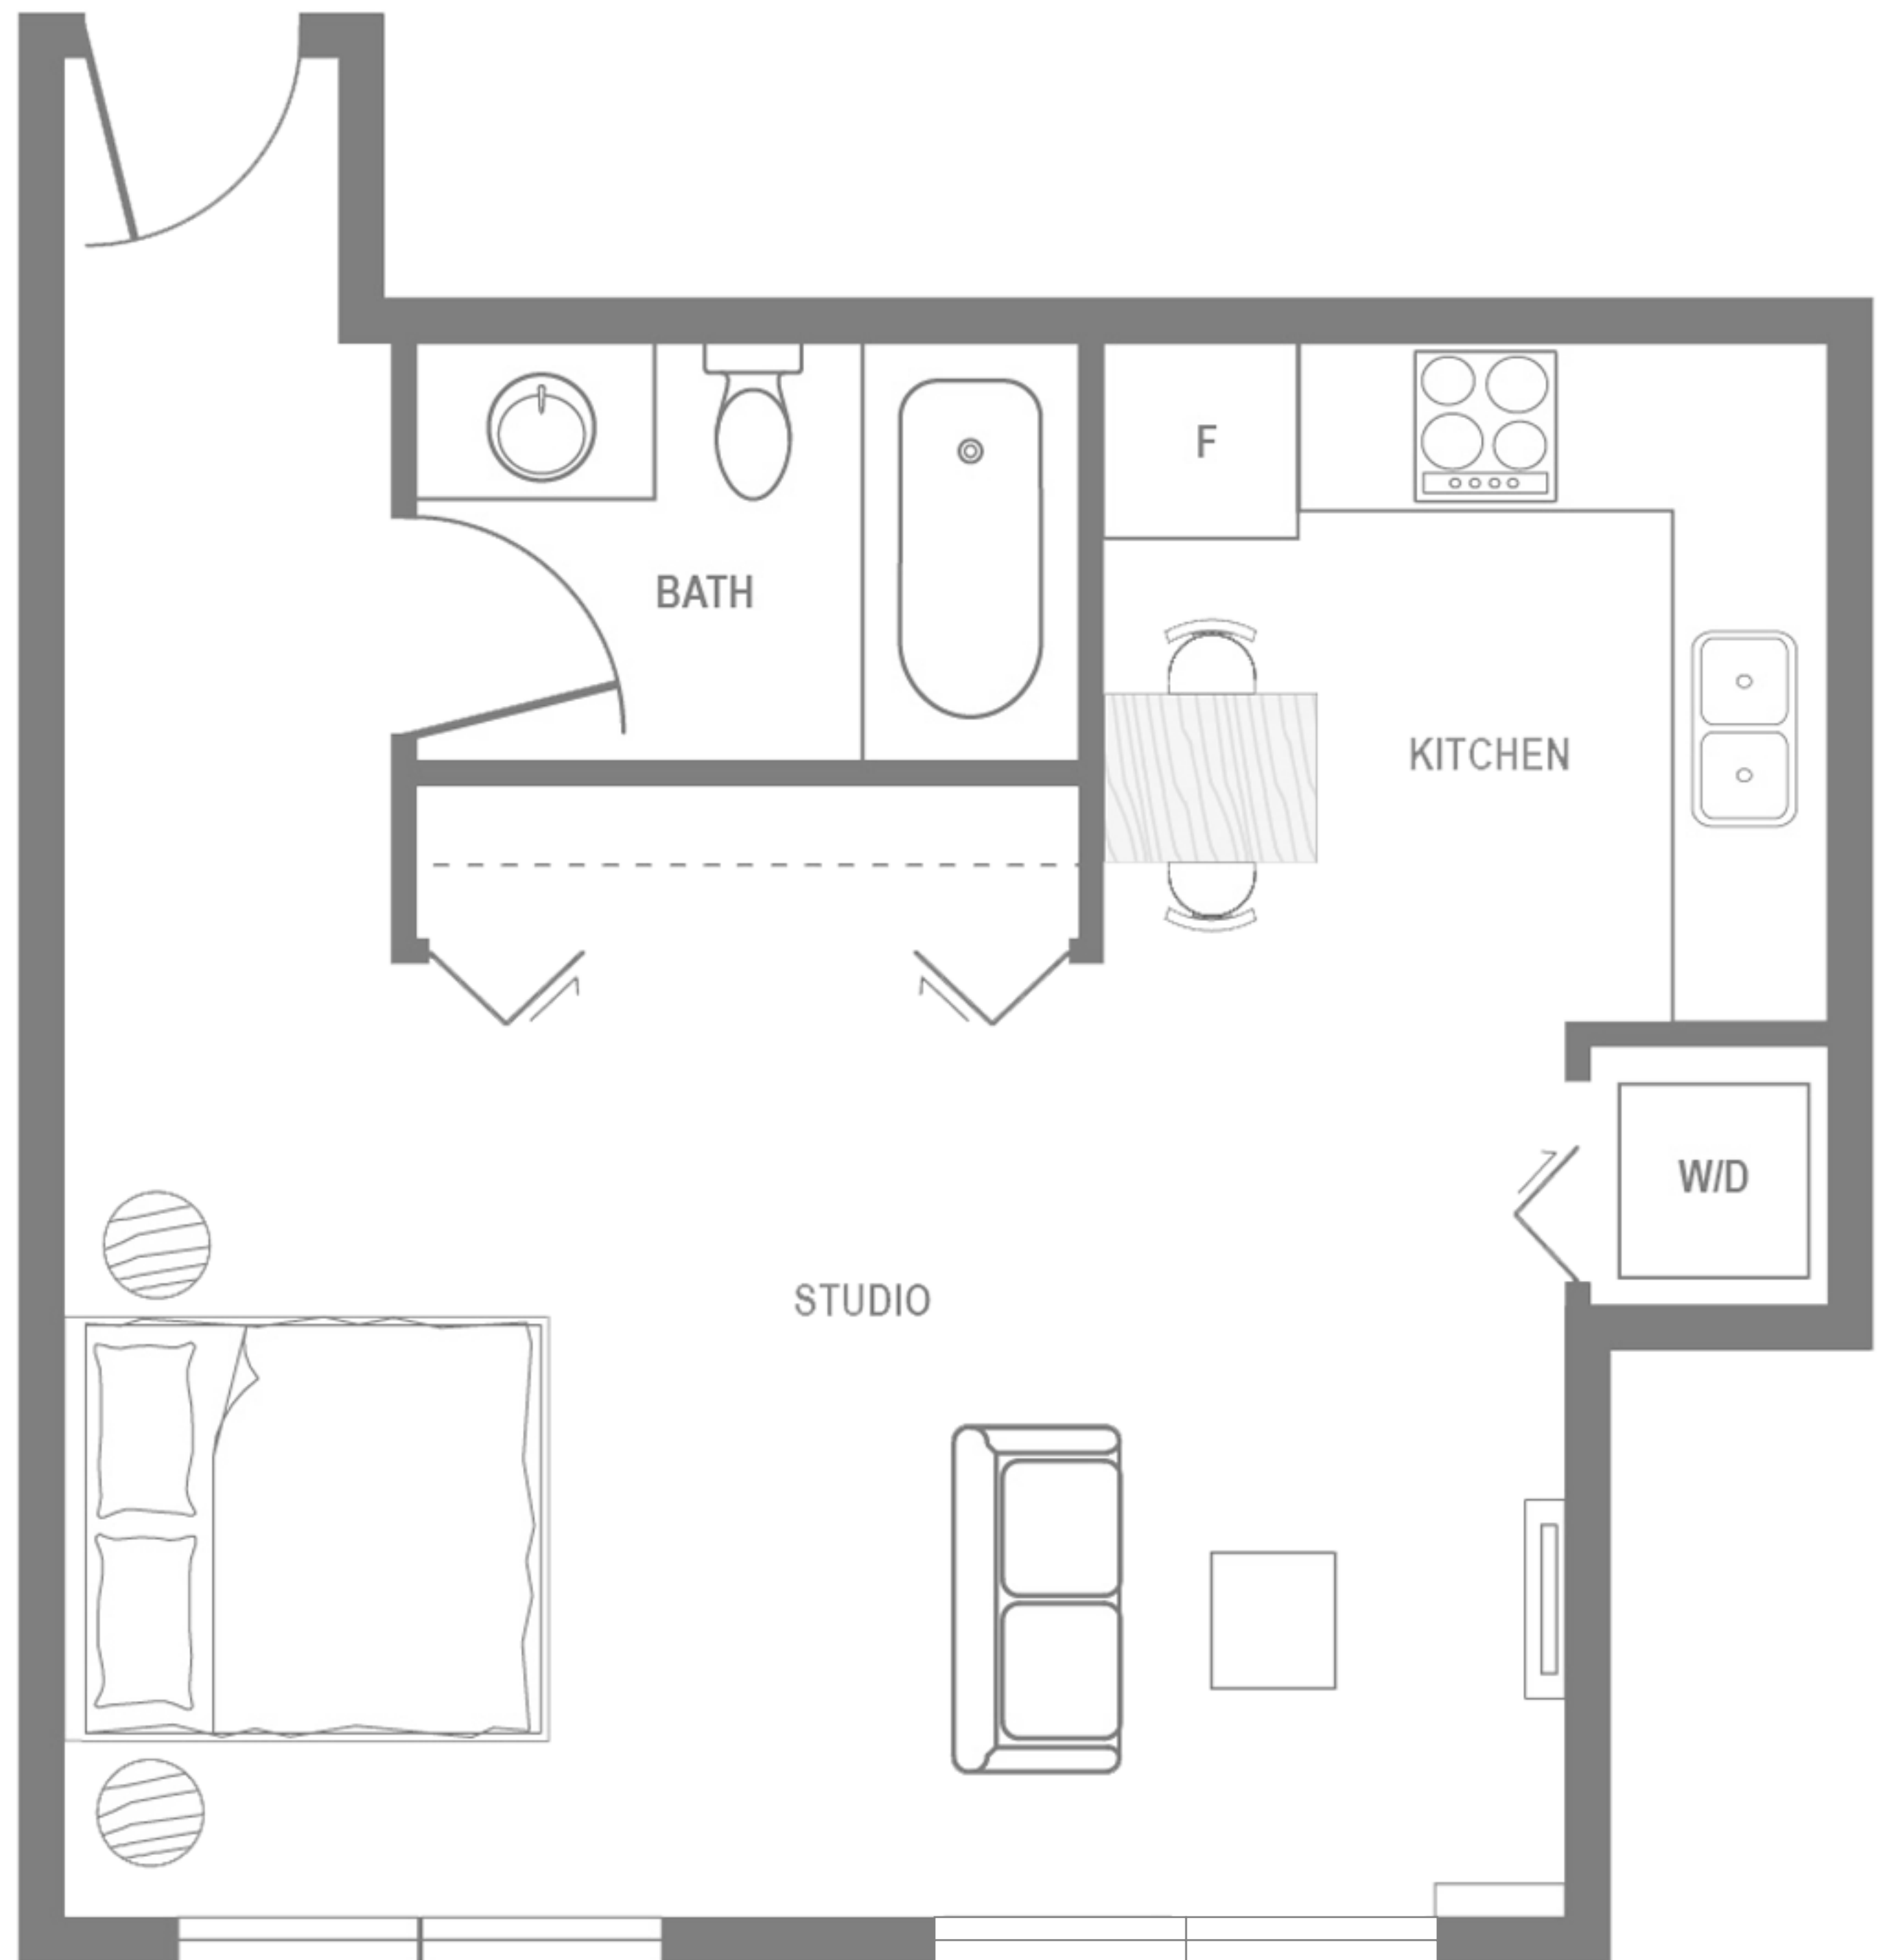

LA RIVIERE
MAPLE RIDGE

PLAN Q

STUDIO , 1 BATHROOM
TOTAL AREA: 470 SQ FT

2nd FLOOR

3rd - 5th FLOOR

6th FLOOR

LIVEATLARIVIERE.COM

The developer reserves the right to make changes to floor plans, project design, specifications, finishes and features. Renderings, views and layouts shown are for general illustration purposes only and should not be relied upon to accurately represent the actual views that may be available or the actual completed building. This is not an offering for sale. An offering for sale can only be made by way of disclosure statement E.80.E.