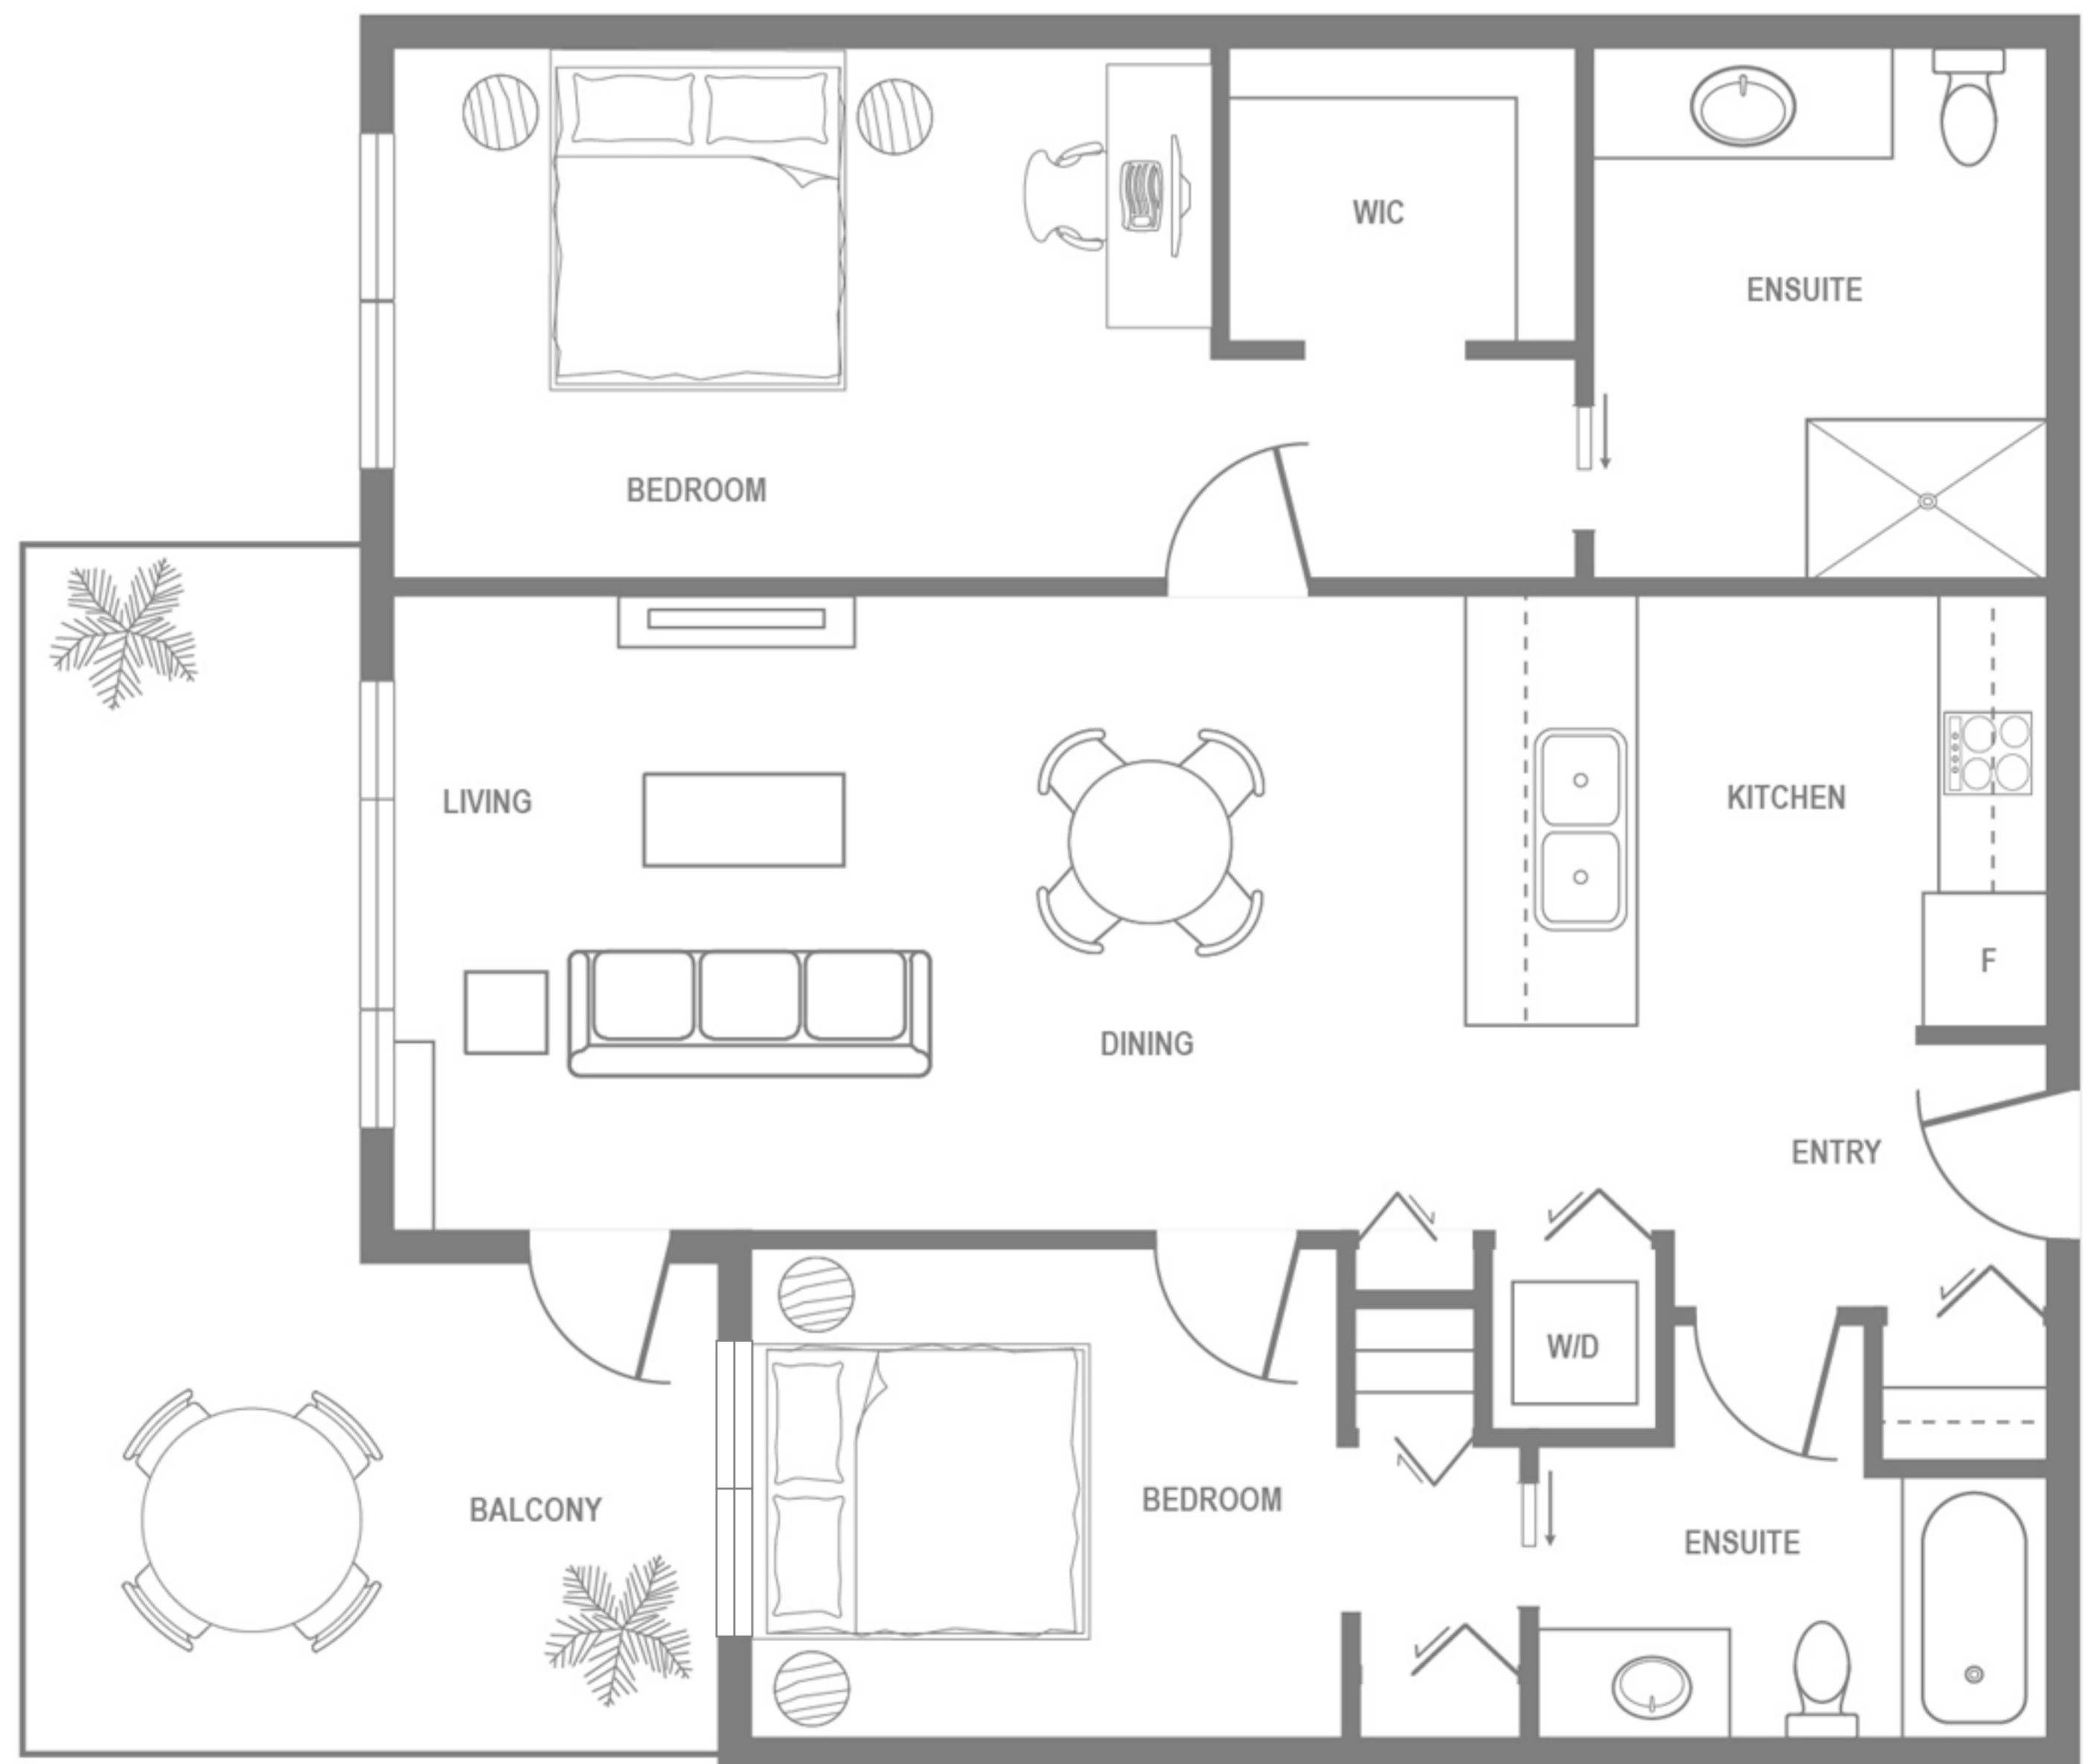

LA RIVIERE
MAPLE RIDGE

PLAN 02

2 BEDROOMS , 2 BATHROOMS
TOTAL AREA: 902 SQ FT

3rd - 5th FLOOR

LIVEATLARIVIERE.COM

The developer reserves the right to make changes to floor plans, project design, specifications, finishes and features. Renderings, views and layouts shown are for general illustration purposes only and should not be relied upon to accurately represent the actual views that may be available or the actual completed building. This is not an offering for sale. An offering for sale can only be made by way of disclosure statement E.80.E.