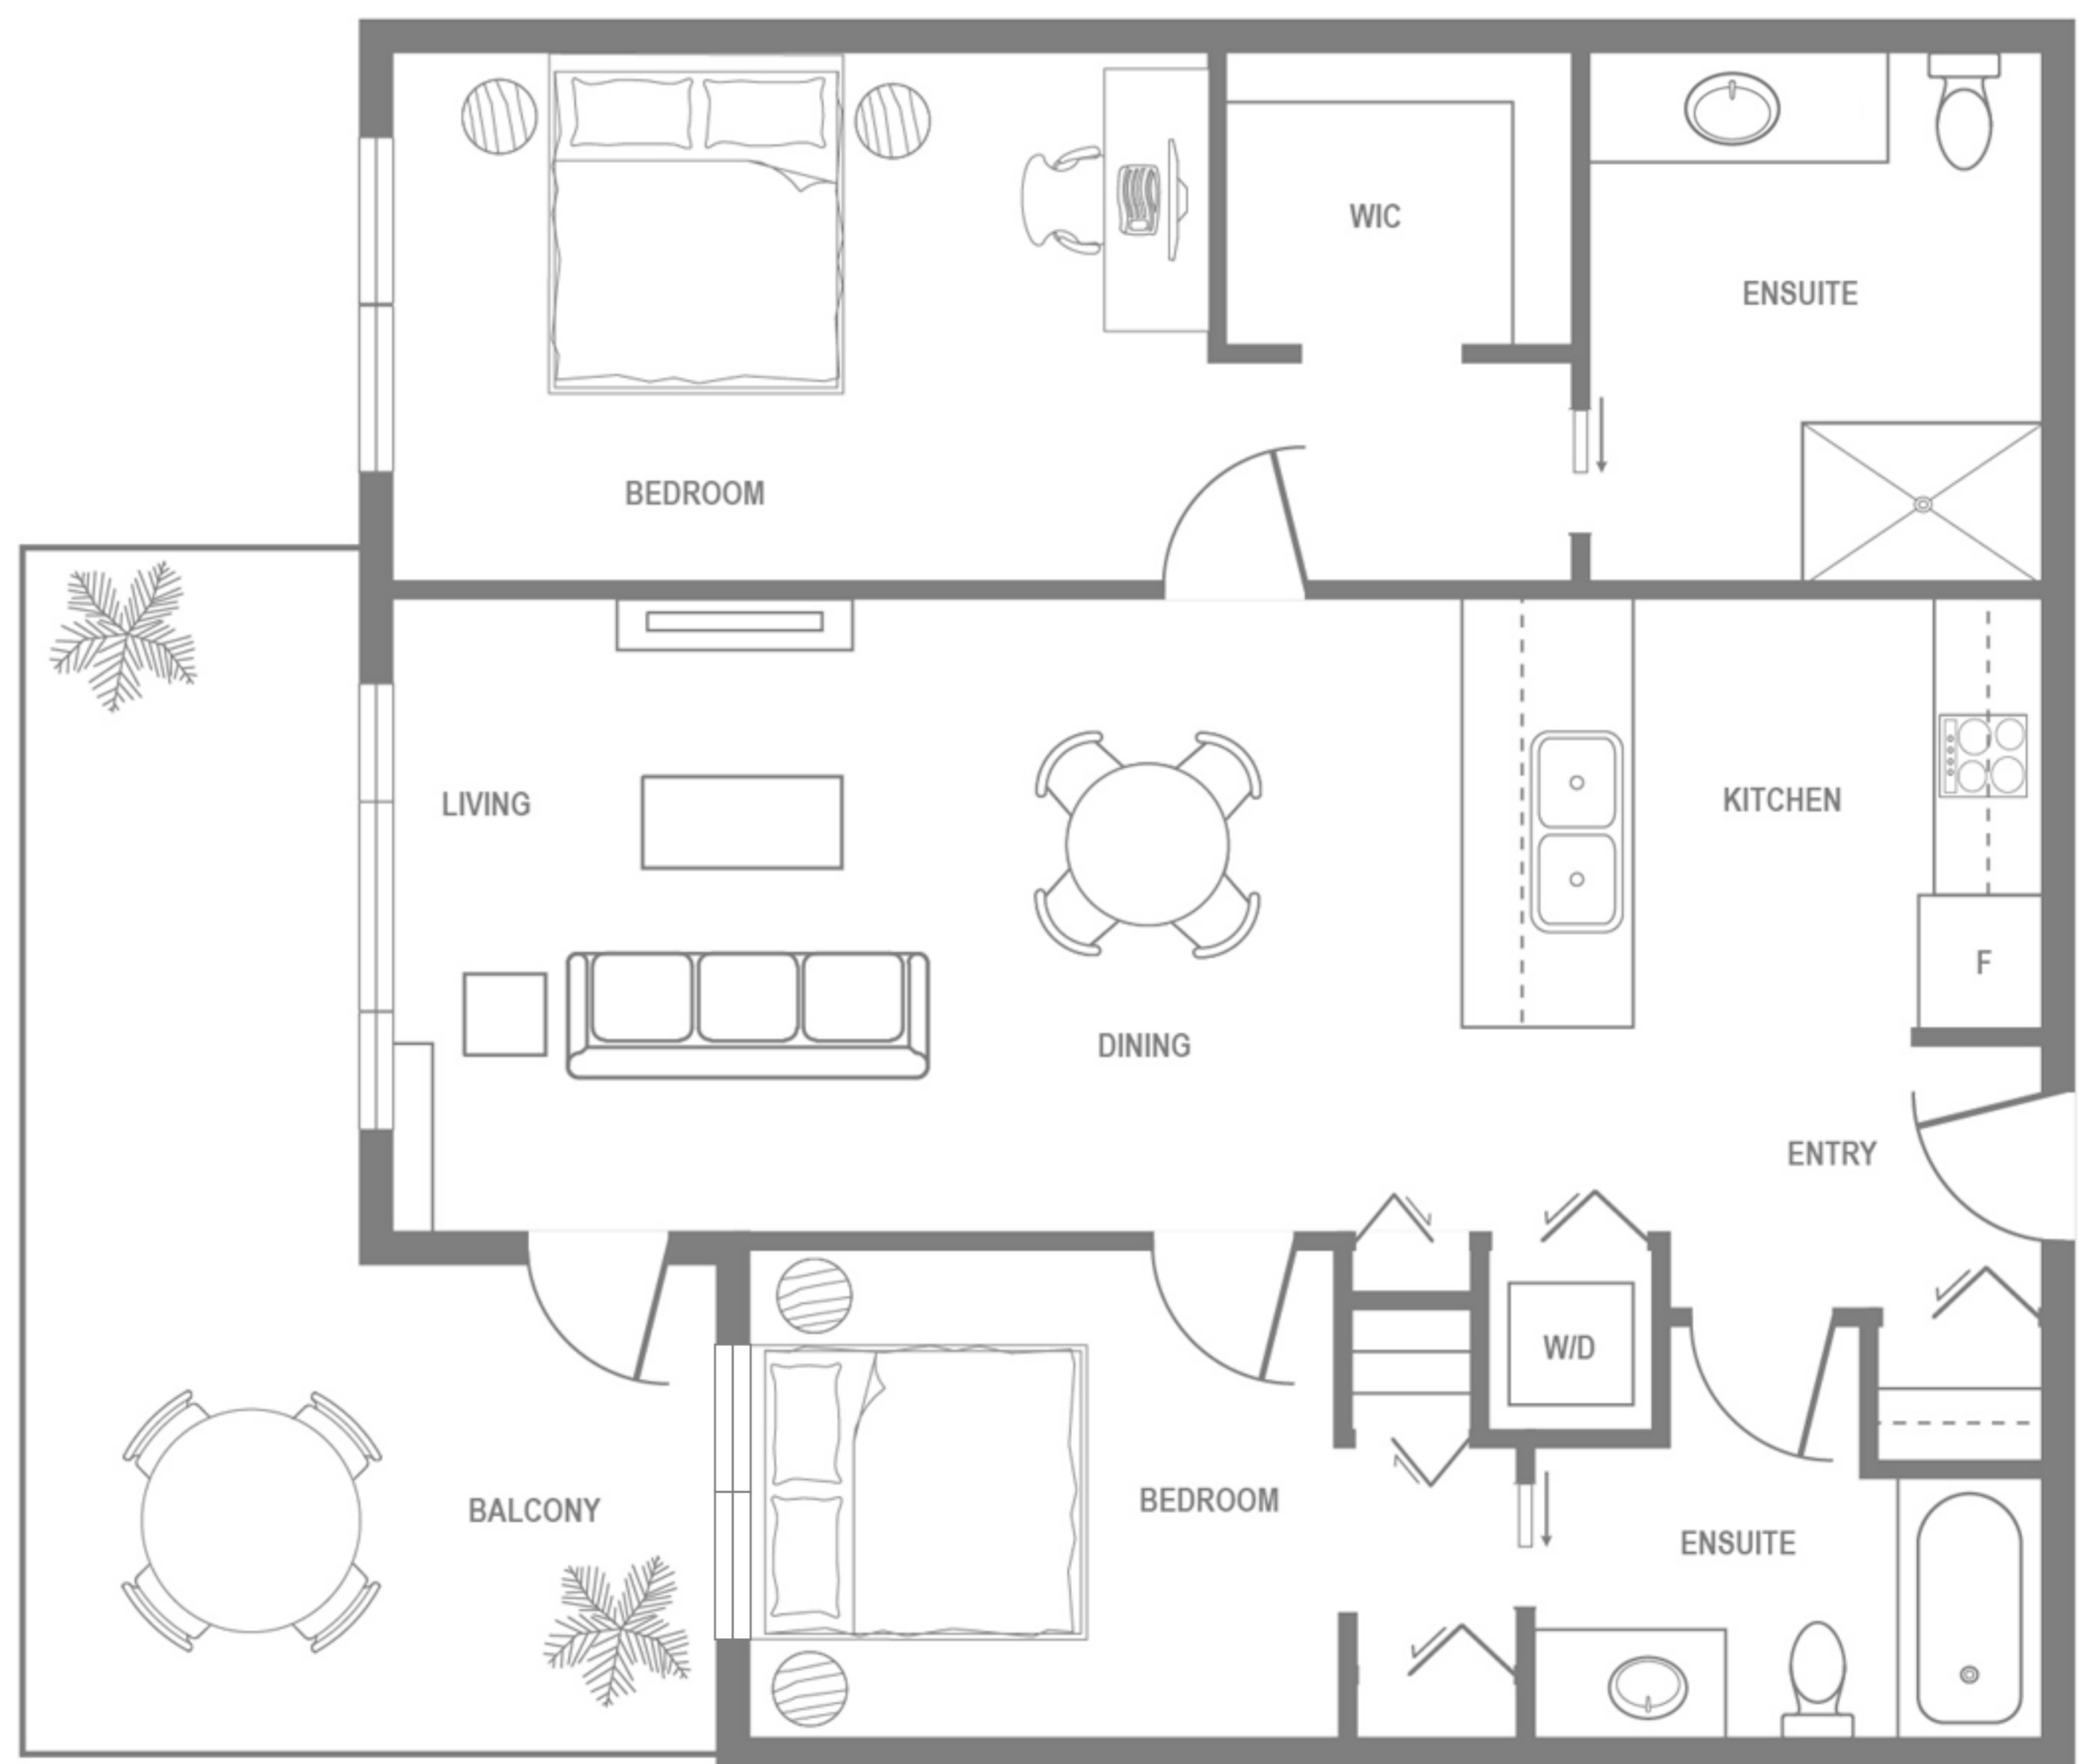

LA RIVIERE
MAPLE RIDGE

PLAN 01

2 BEDROOMS , 2 BATHROOMS
TOTAL AREA: 902 SQ FT

LIVEATLARIVIERE.COM

The developer reserves the right to make changes to floor plans, project design, specifications, finishes and features. Renderings, views and layouts shown are for general illustration purposes only and should not be relied upon to accurately represent the actual views that may be available or the actual completed building. This is not an offering for sale. An offering for sale can only be made by way of disclosure statement E.80.E.