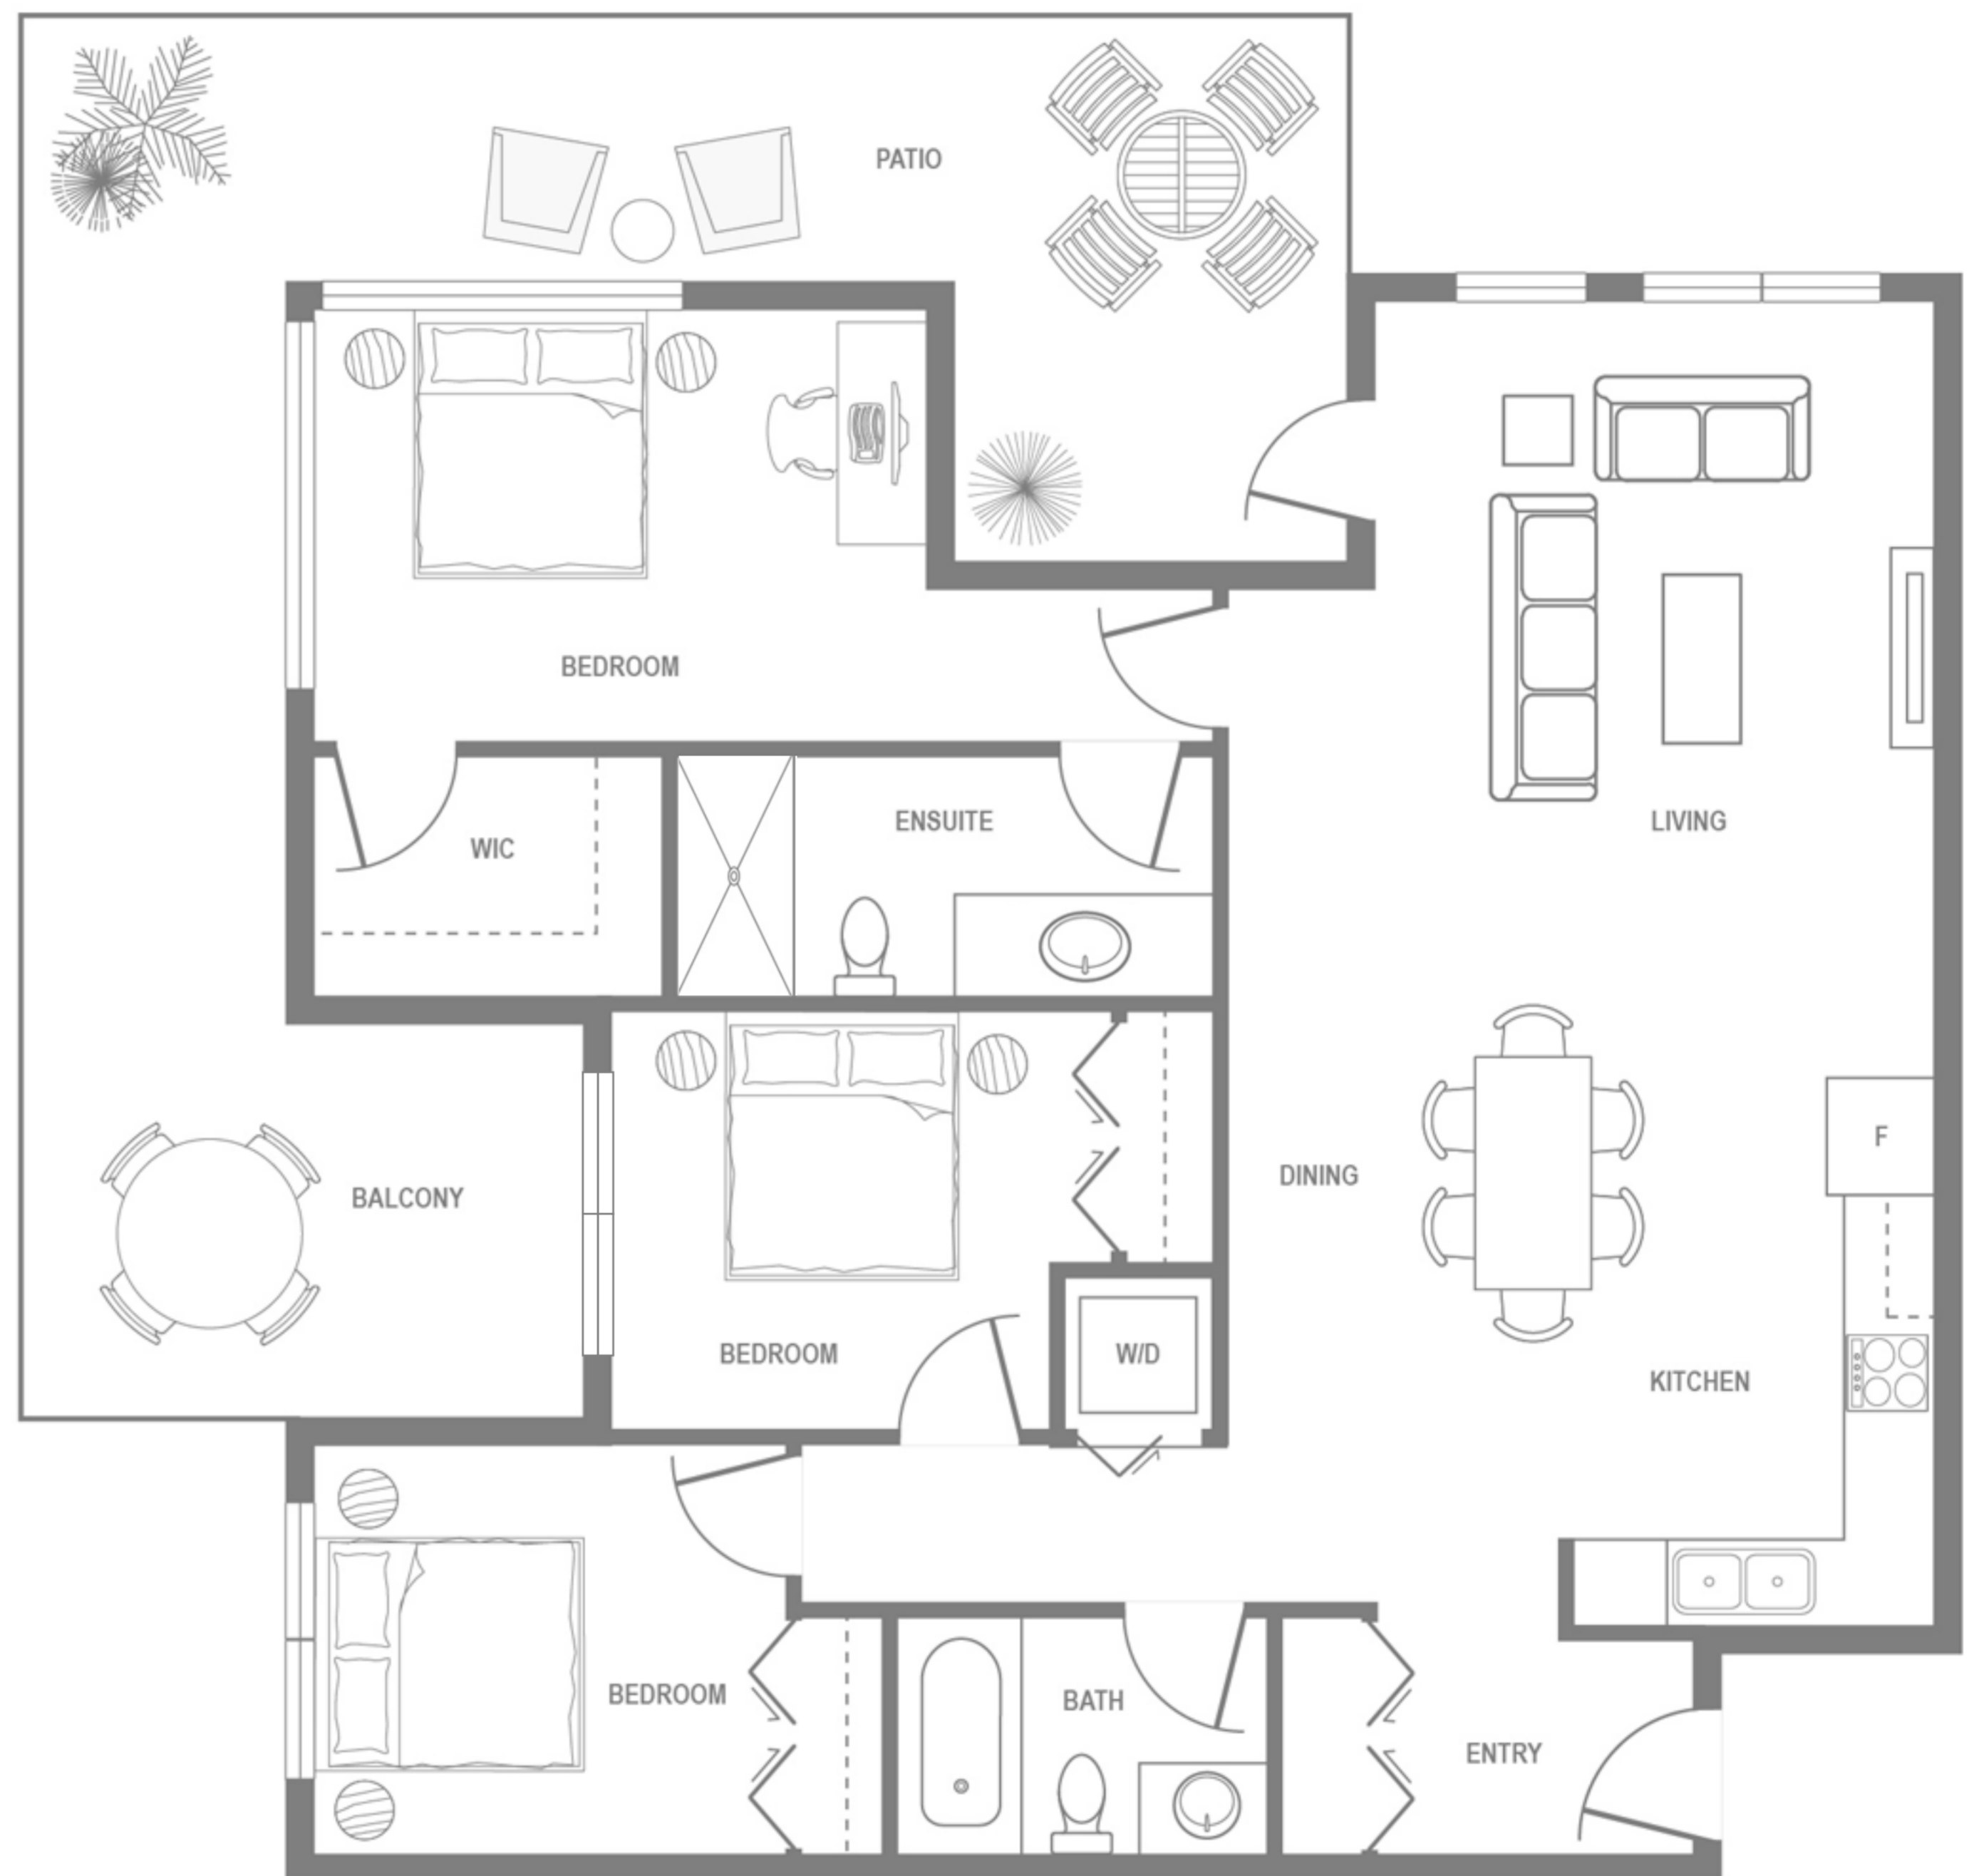

LA RIVIERE
MAPLE RIDGE

PLAN N1

3 BEDROOMS , 2 BATHROOMS
TOTAL AREA: 1091 SQ FT

LIVEATLARIVIERE.COM

The developer reserves the right to make changes to floor plans, project design, specifications, finishes and features. Renderings, views and layouts shown are for general illustration purposes only and should not be relied upon to accurately represent the actual views that may be available or the actual completed building. This is not an offering for sale. An offering for sale can only be made by way of disclosure statement E.8O.E.