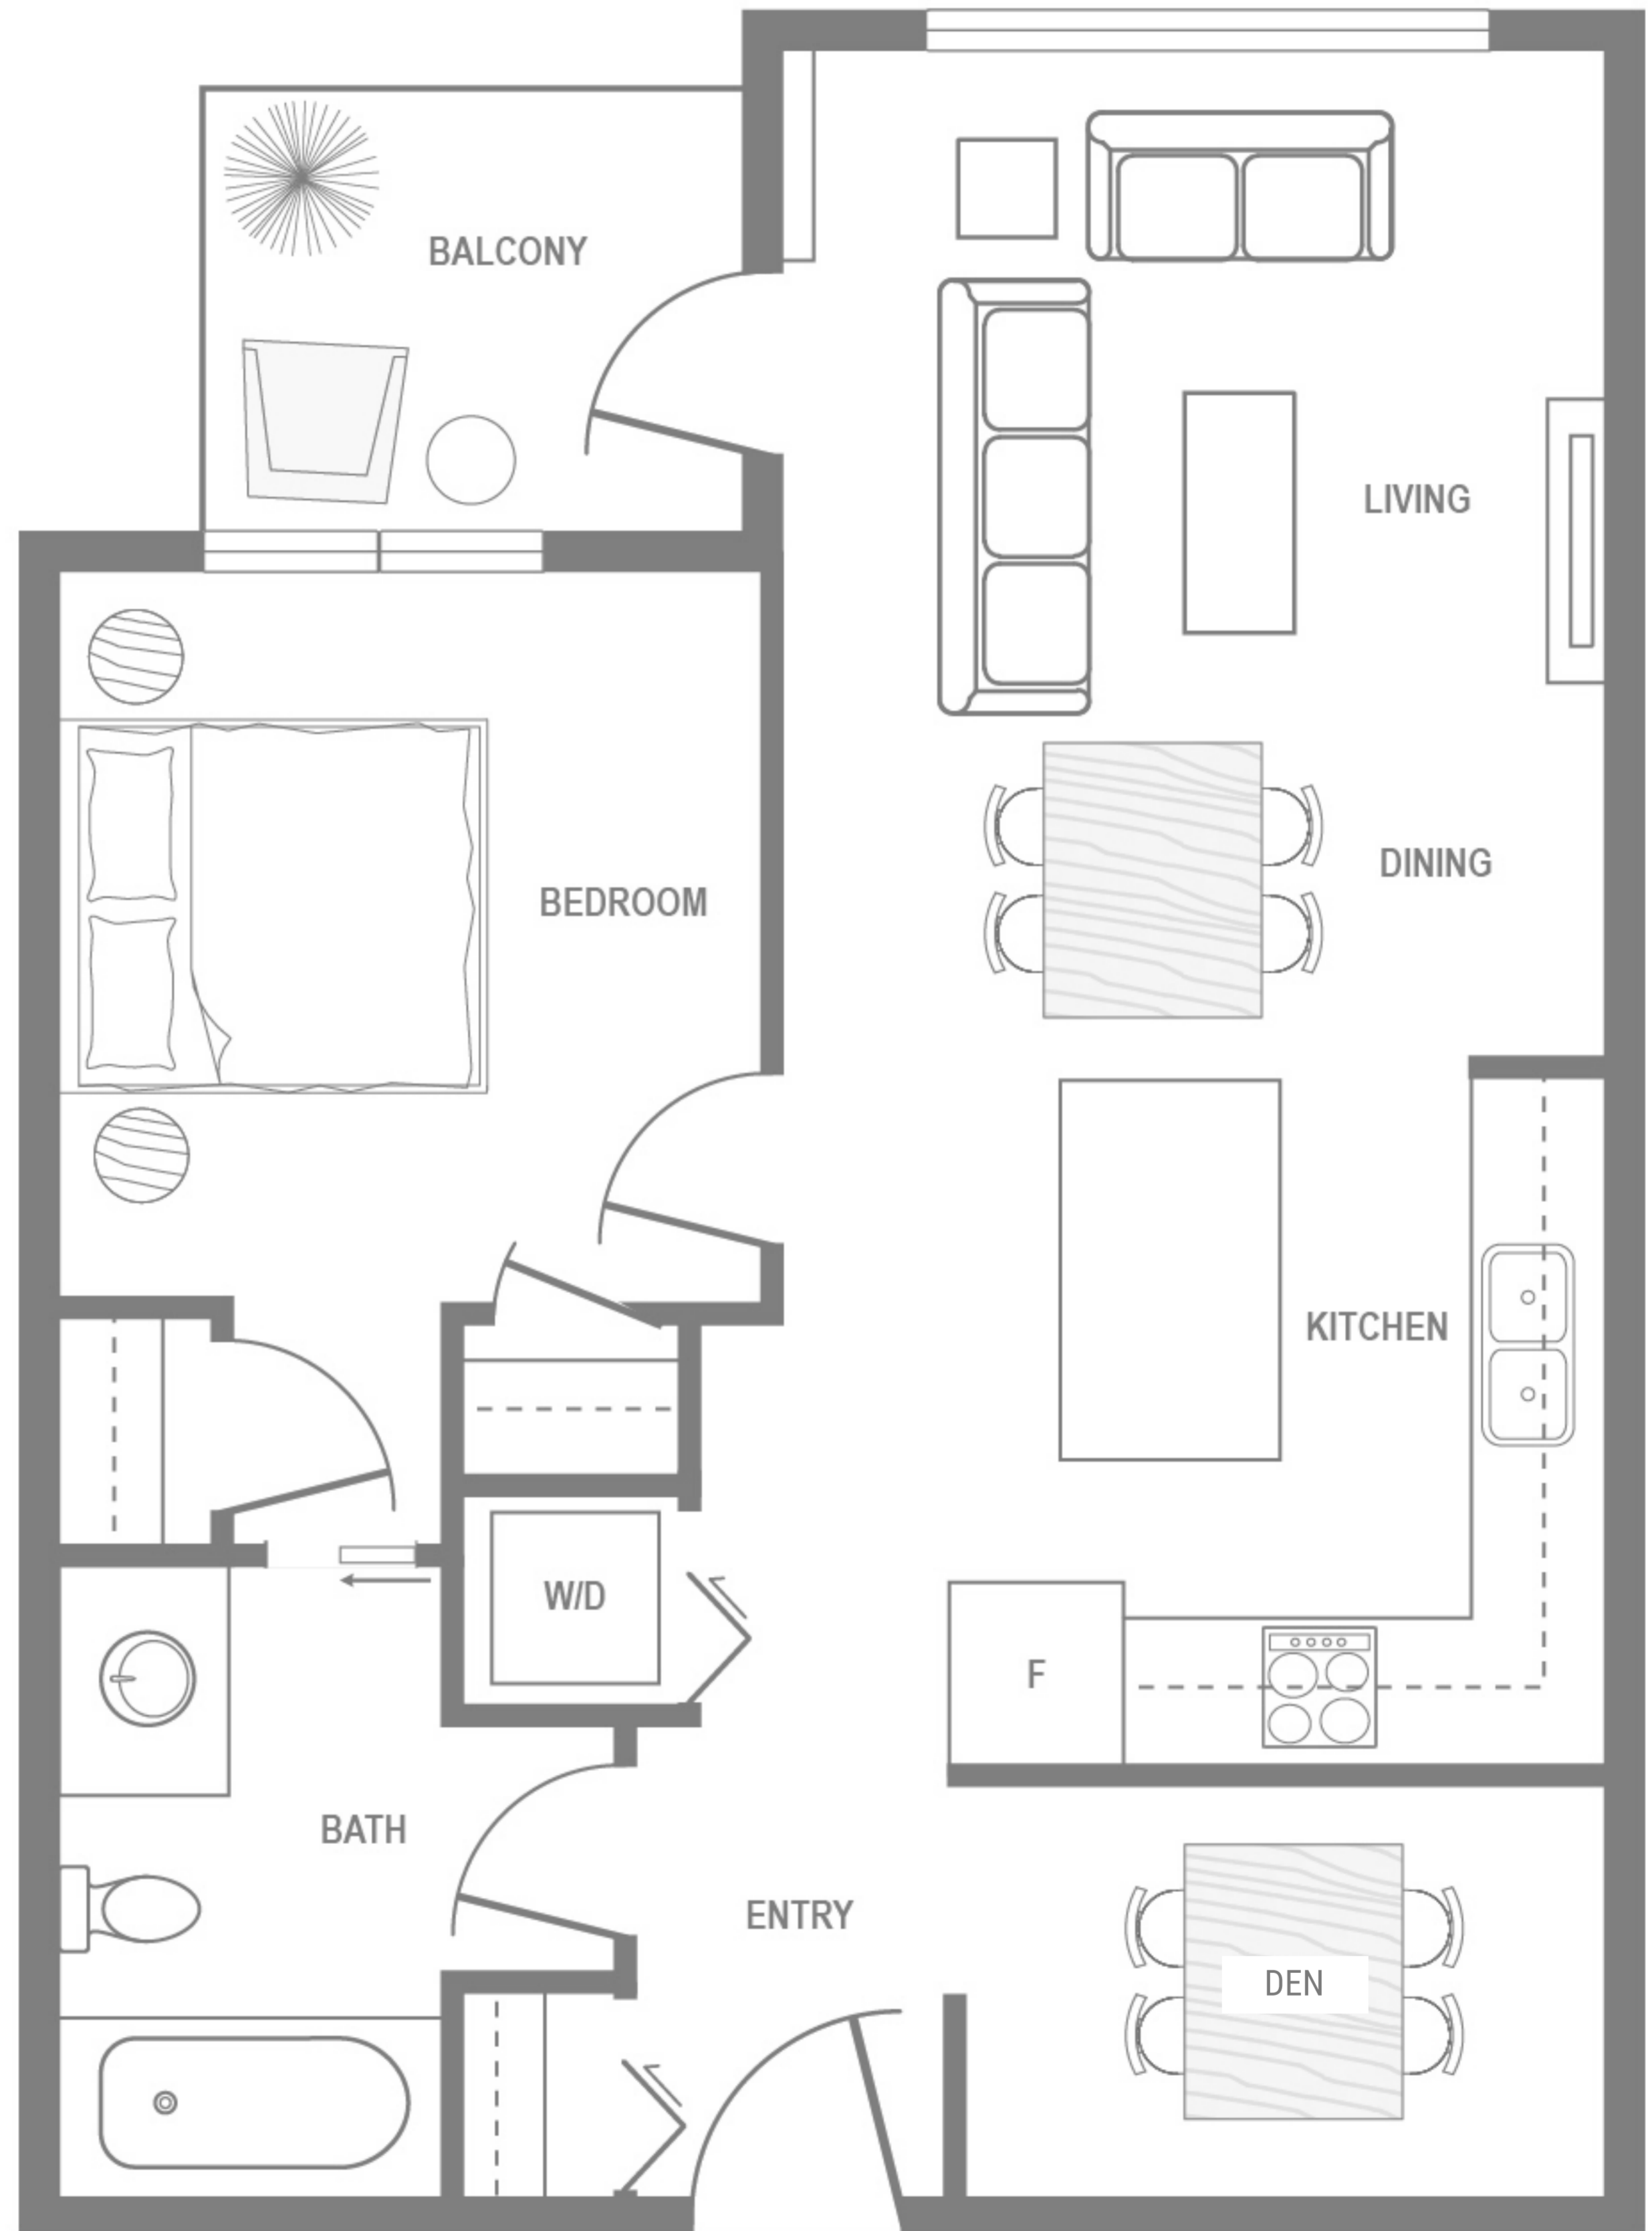

LA RIVIERE
MAPLE RIDGE

PLAN L3

1 BEDROOM, 1 BATHROOM + DEN
TOTAL AREA: 643 SQ FT

3rd - 5th FLOOR

LIVEATLARIVIERE.COM

The developer reserves the right to make changes to floor plans, project design, specifications, finishes and features. Renderings, views and layouts shown are for general illustration purposes only and should not be relied upon to accurately represent the actual views that may be available or the actual completed building. This is not an offering for sale. An offering for sale can only be made by way of disclosure statement E.80.E.