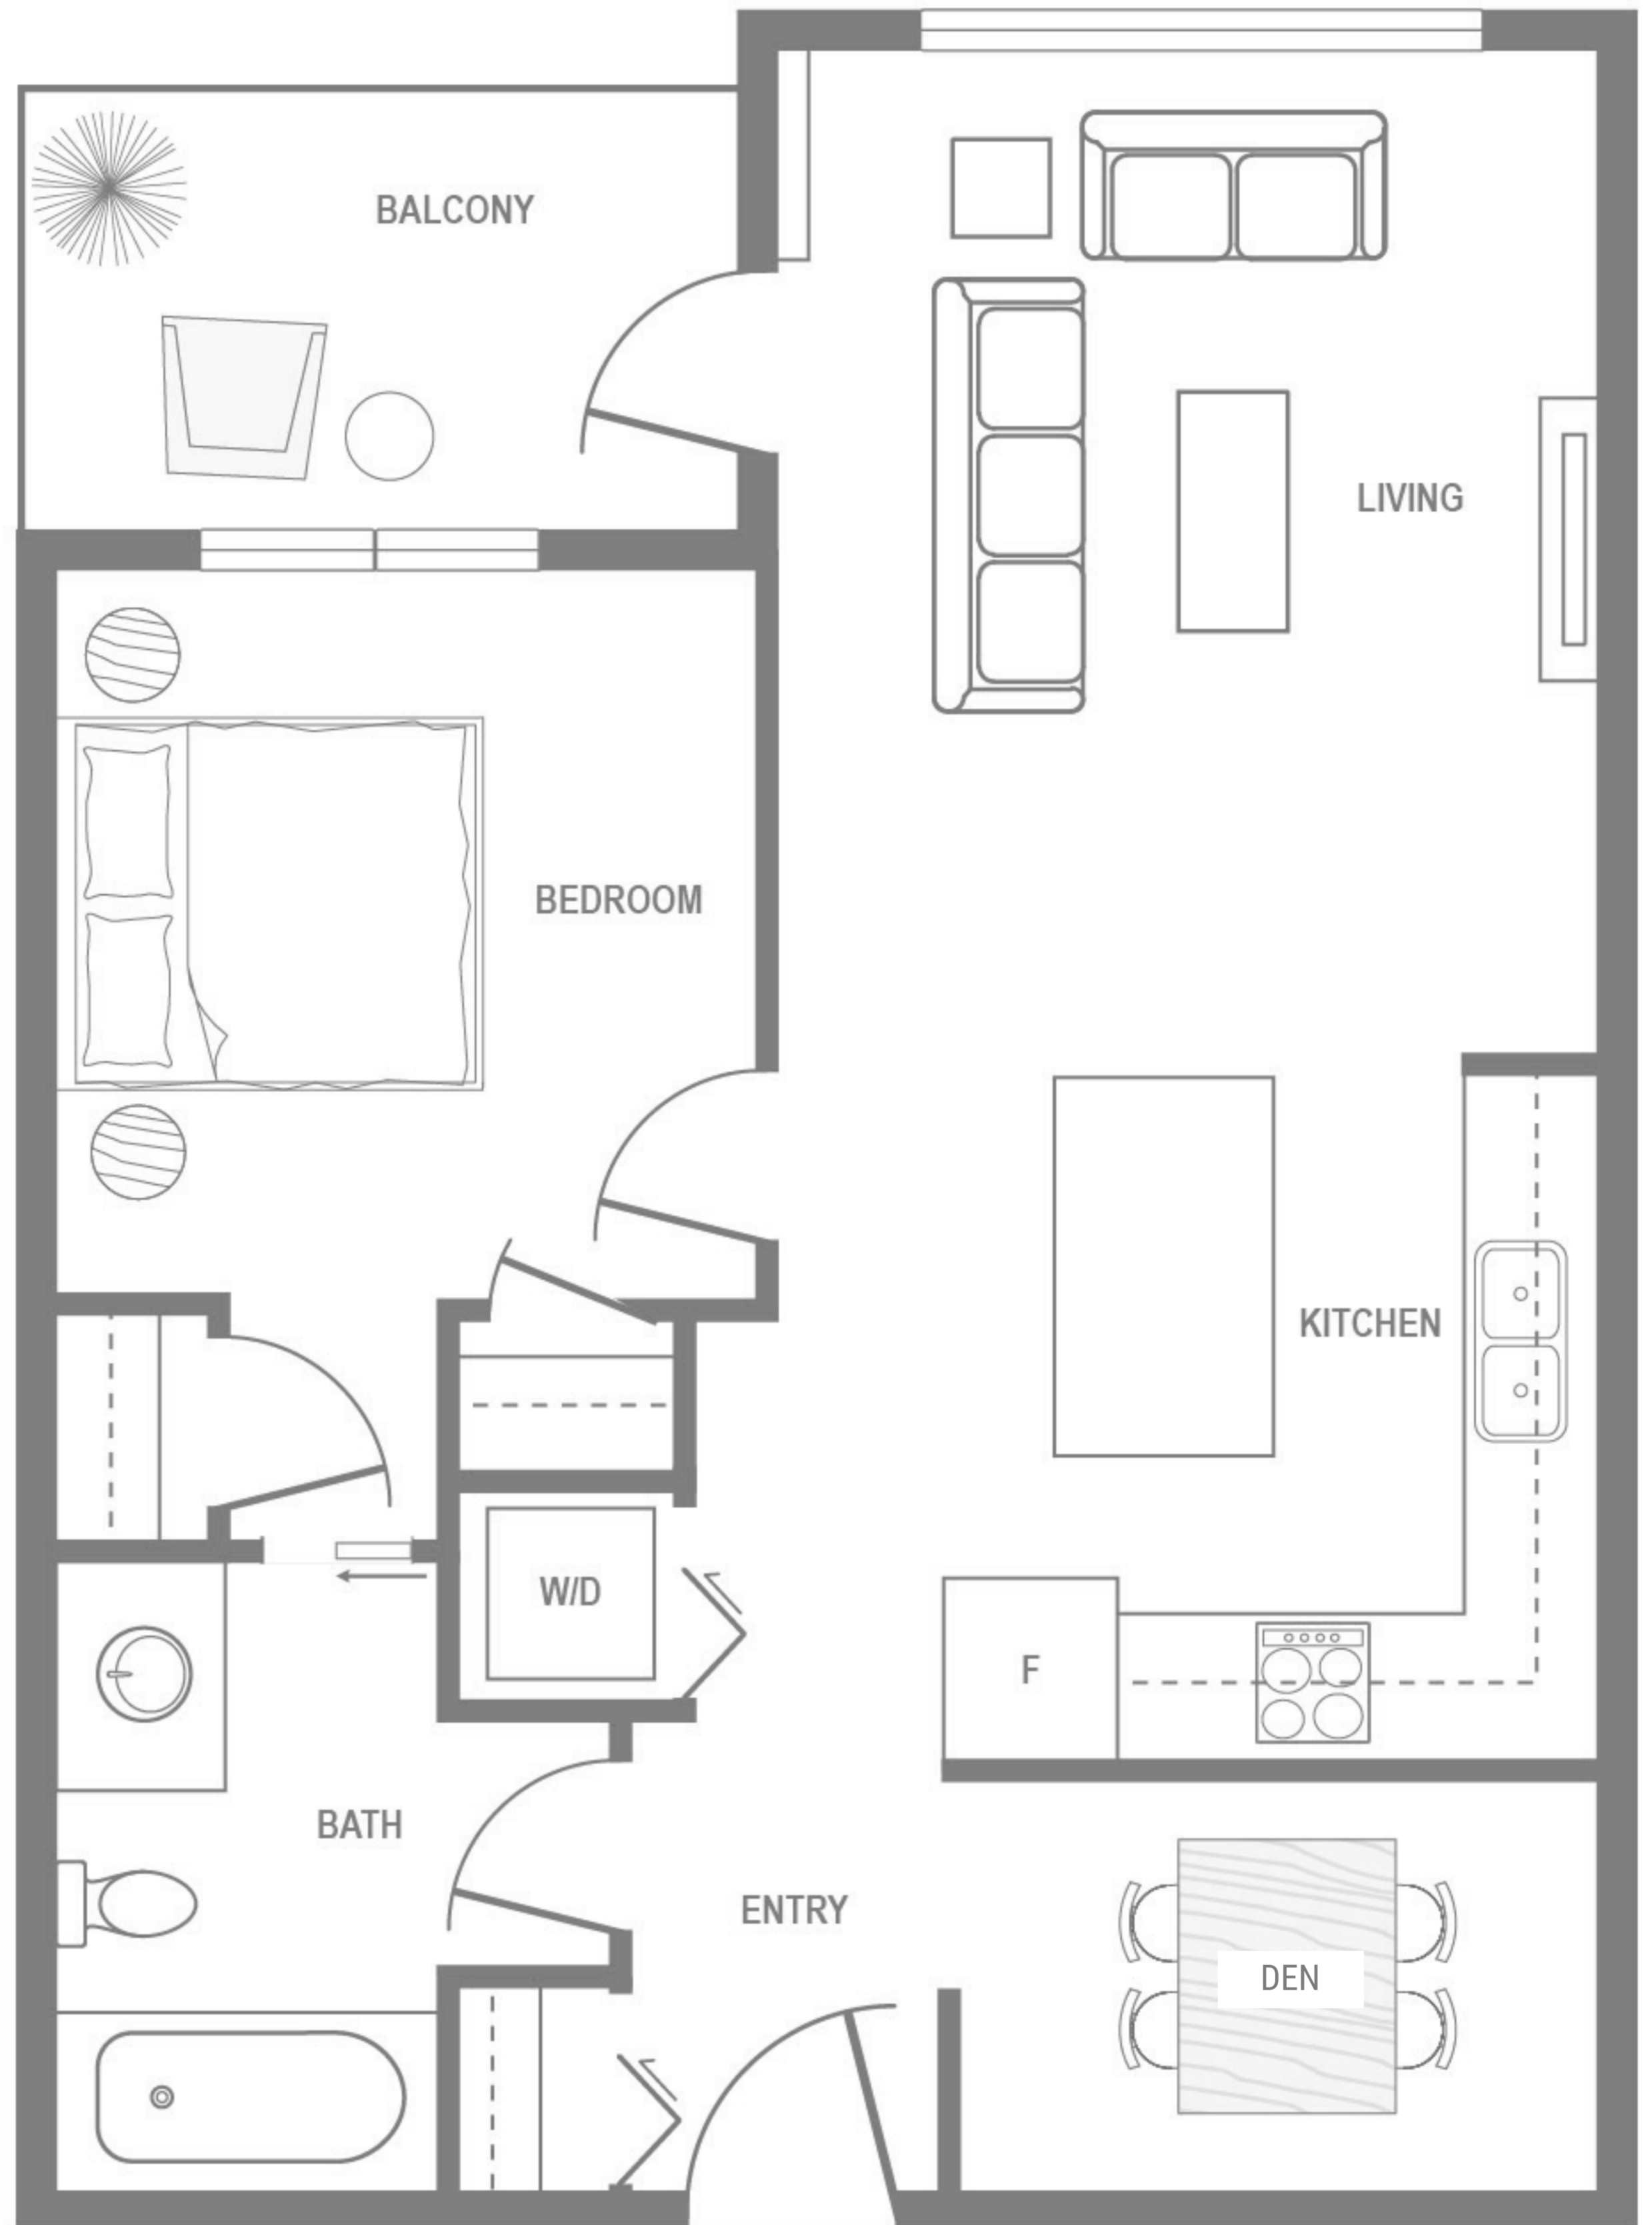

LA RIVIERE
MAPLE RIDGE

PLAN L2

1 BEDROOM, 1 BATHROOM + DEN
TOTAL AREA: 643 SQ FT

2nd FLOOR

3rd - 5th FLOOR

LIVEATLARIVIERE.COM

The developer reserves the right to make changes to floor plans, project design, specifications, finishes and features. Renderings, views and layouts shown are for general illustration purposes only and should not be relied upon to accurately represent the actual views that may be available or the actual completed building. This is not an offering for sale. An offering for sale can only be made by way of disclosure statement E.8O.E.