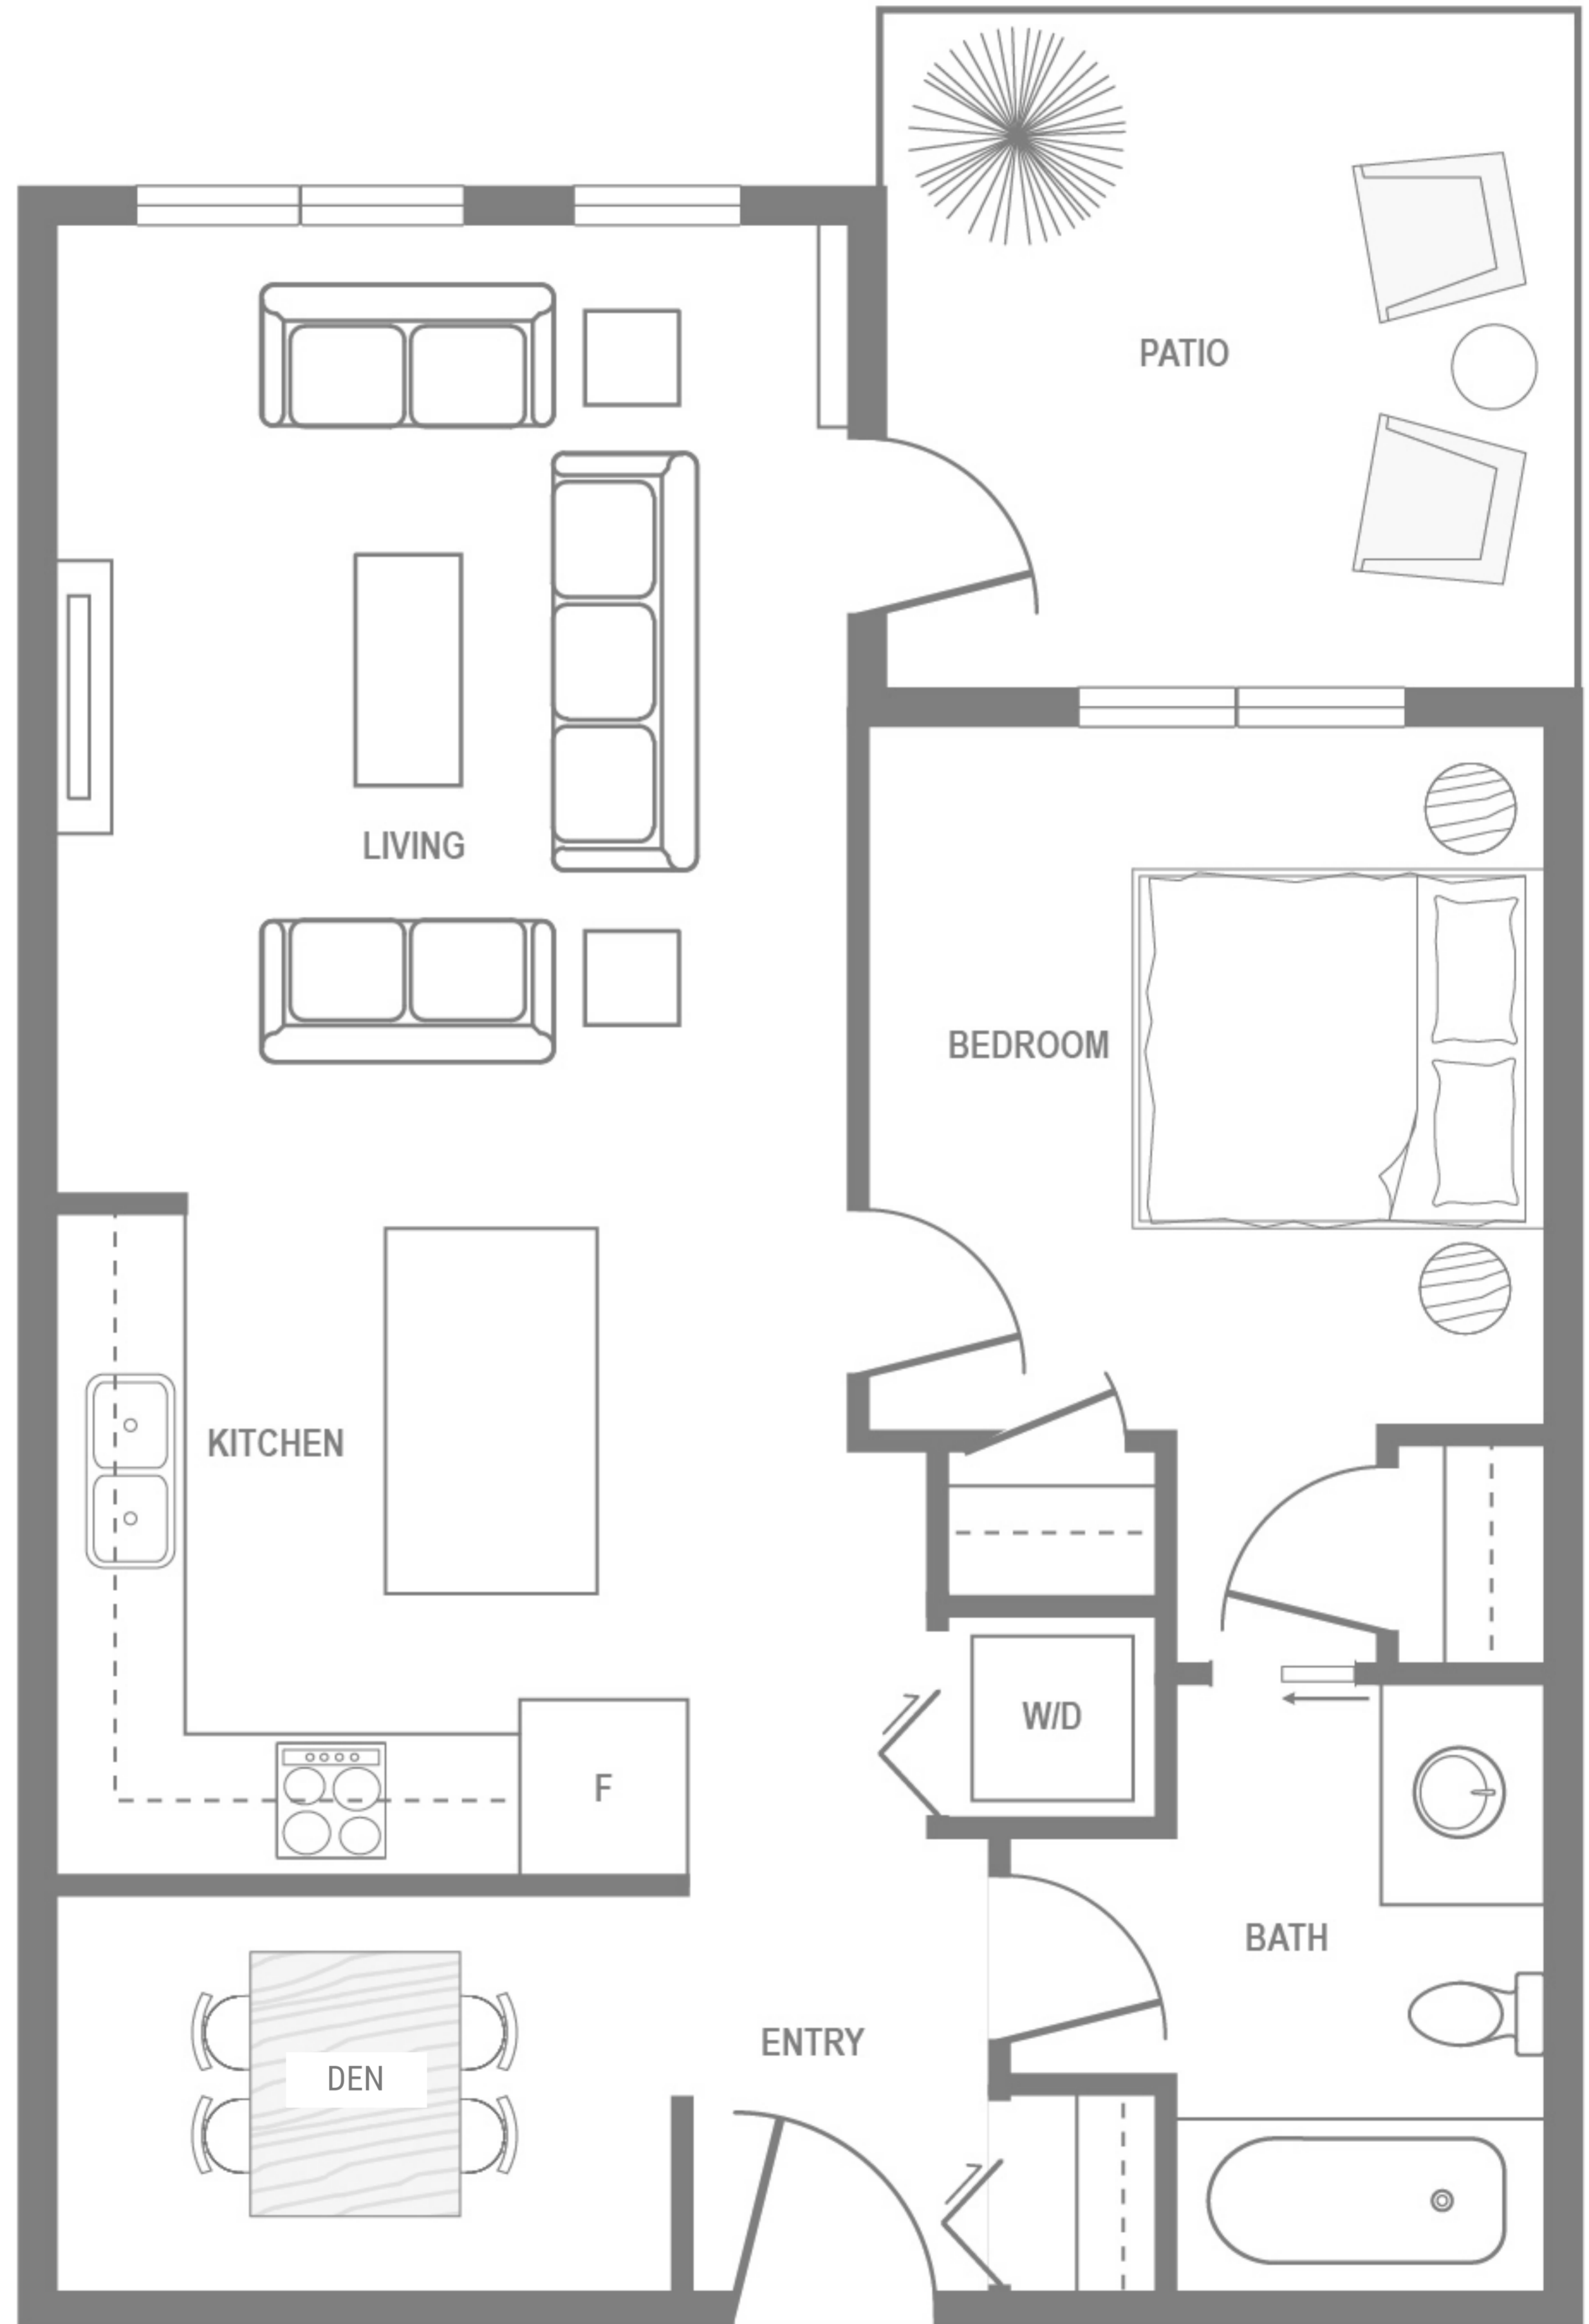

LA RIVIERE
MAPLE RIDGE

PLAN L1

1 BEDROOM, 1 BATHROOM + DEN
TOTAL AREA: 643 SQ FT

LIVEATLARIVIERE.COM

The developer reserves the right to make changes to floor plans, project design, specifications, finishes and features. Renderings, views and layouts shown are for general illustration purposes only and should not be relied upon to accurately represent the actual views that may be available or the actual completed building. This is not an offering for sale. An offering for sale can only be made by way of disclosure statement E.8.O.E.