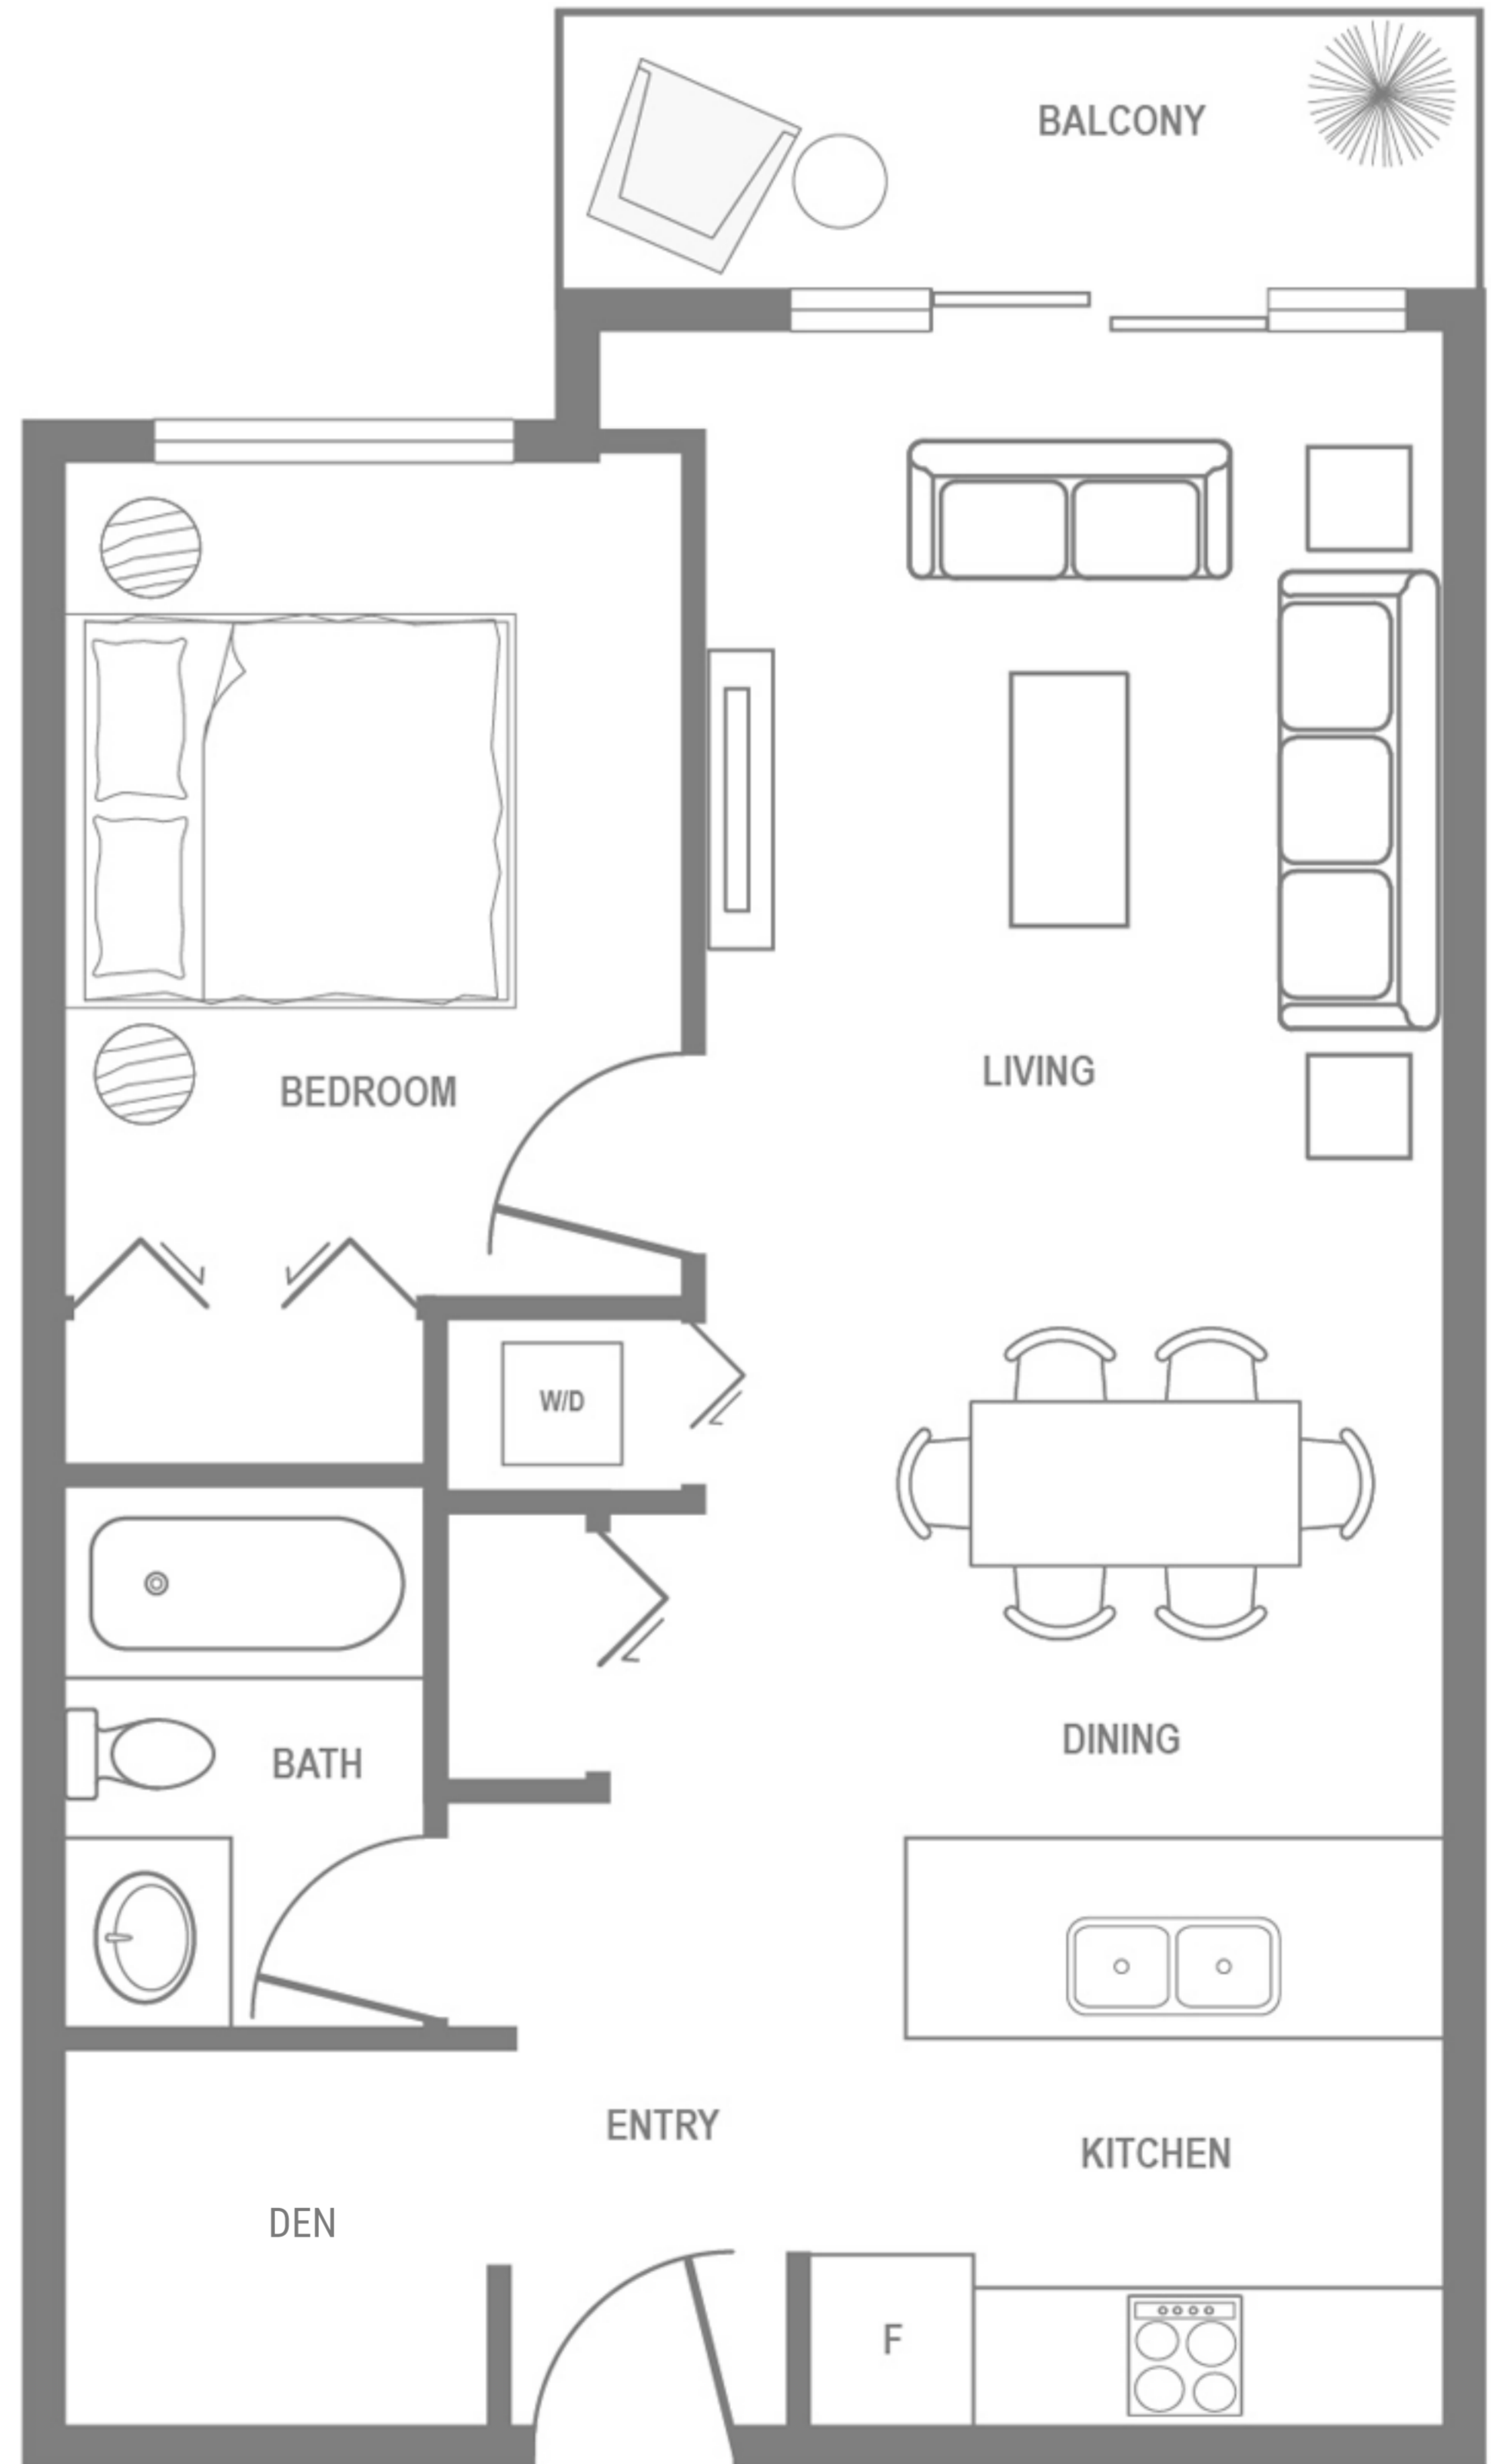

LA RIVIERE
MAPLE RIDGE

PLAN K

1 BEDROOM, 1 BATHROOM + DEN
TOTAL AREA: 613 SQ FT

1st FLOOR

LIVEATLARIVIERE.COM

The developer reserves the right to make changes to floor plans, project design, specifications, finishes and features. Renderings, views and layouts shown are for general illustration purposes only and should not be relied upon to accurately represent the actual views that may be available or the actual completed building. This is not an offering for sale. An offering for sale can only be made by way of disclosure statement E.8O.E.