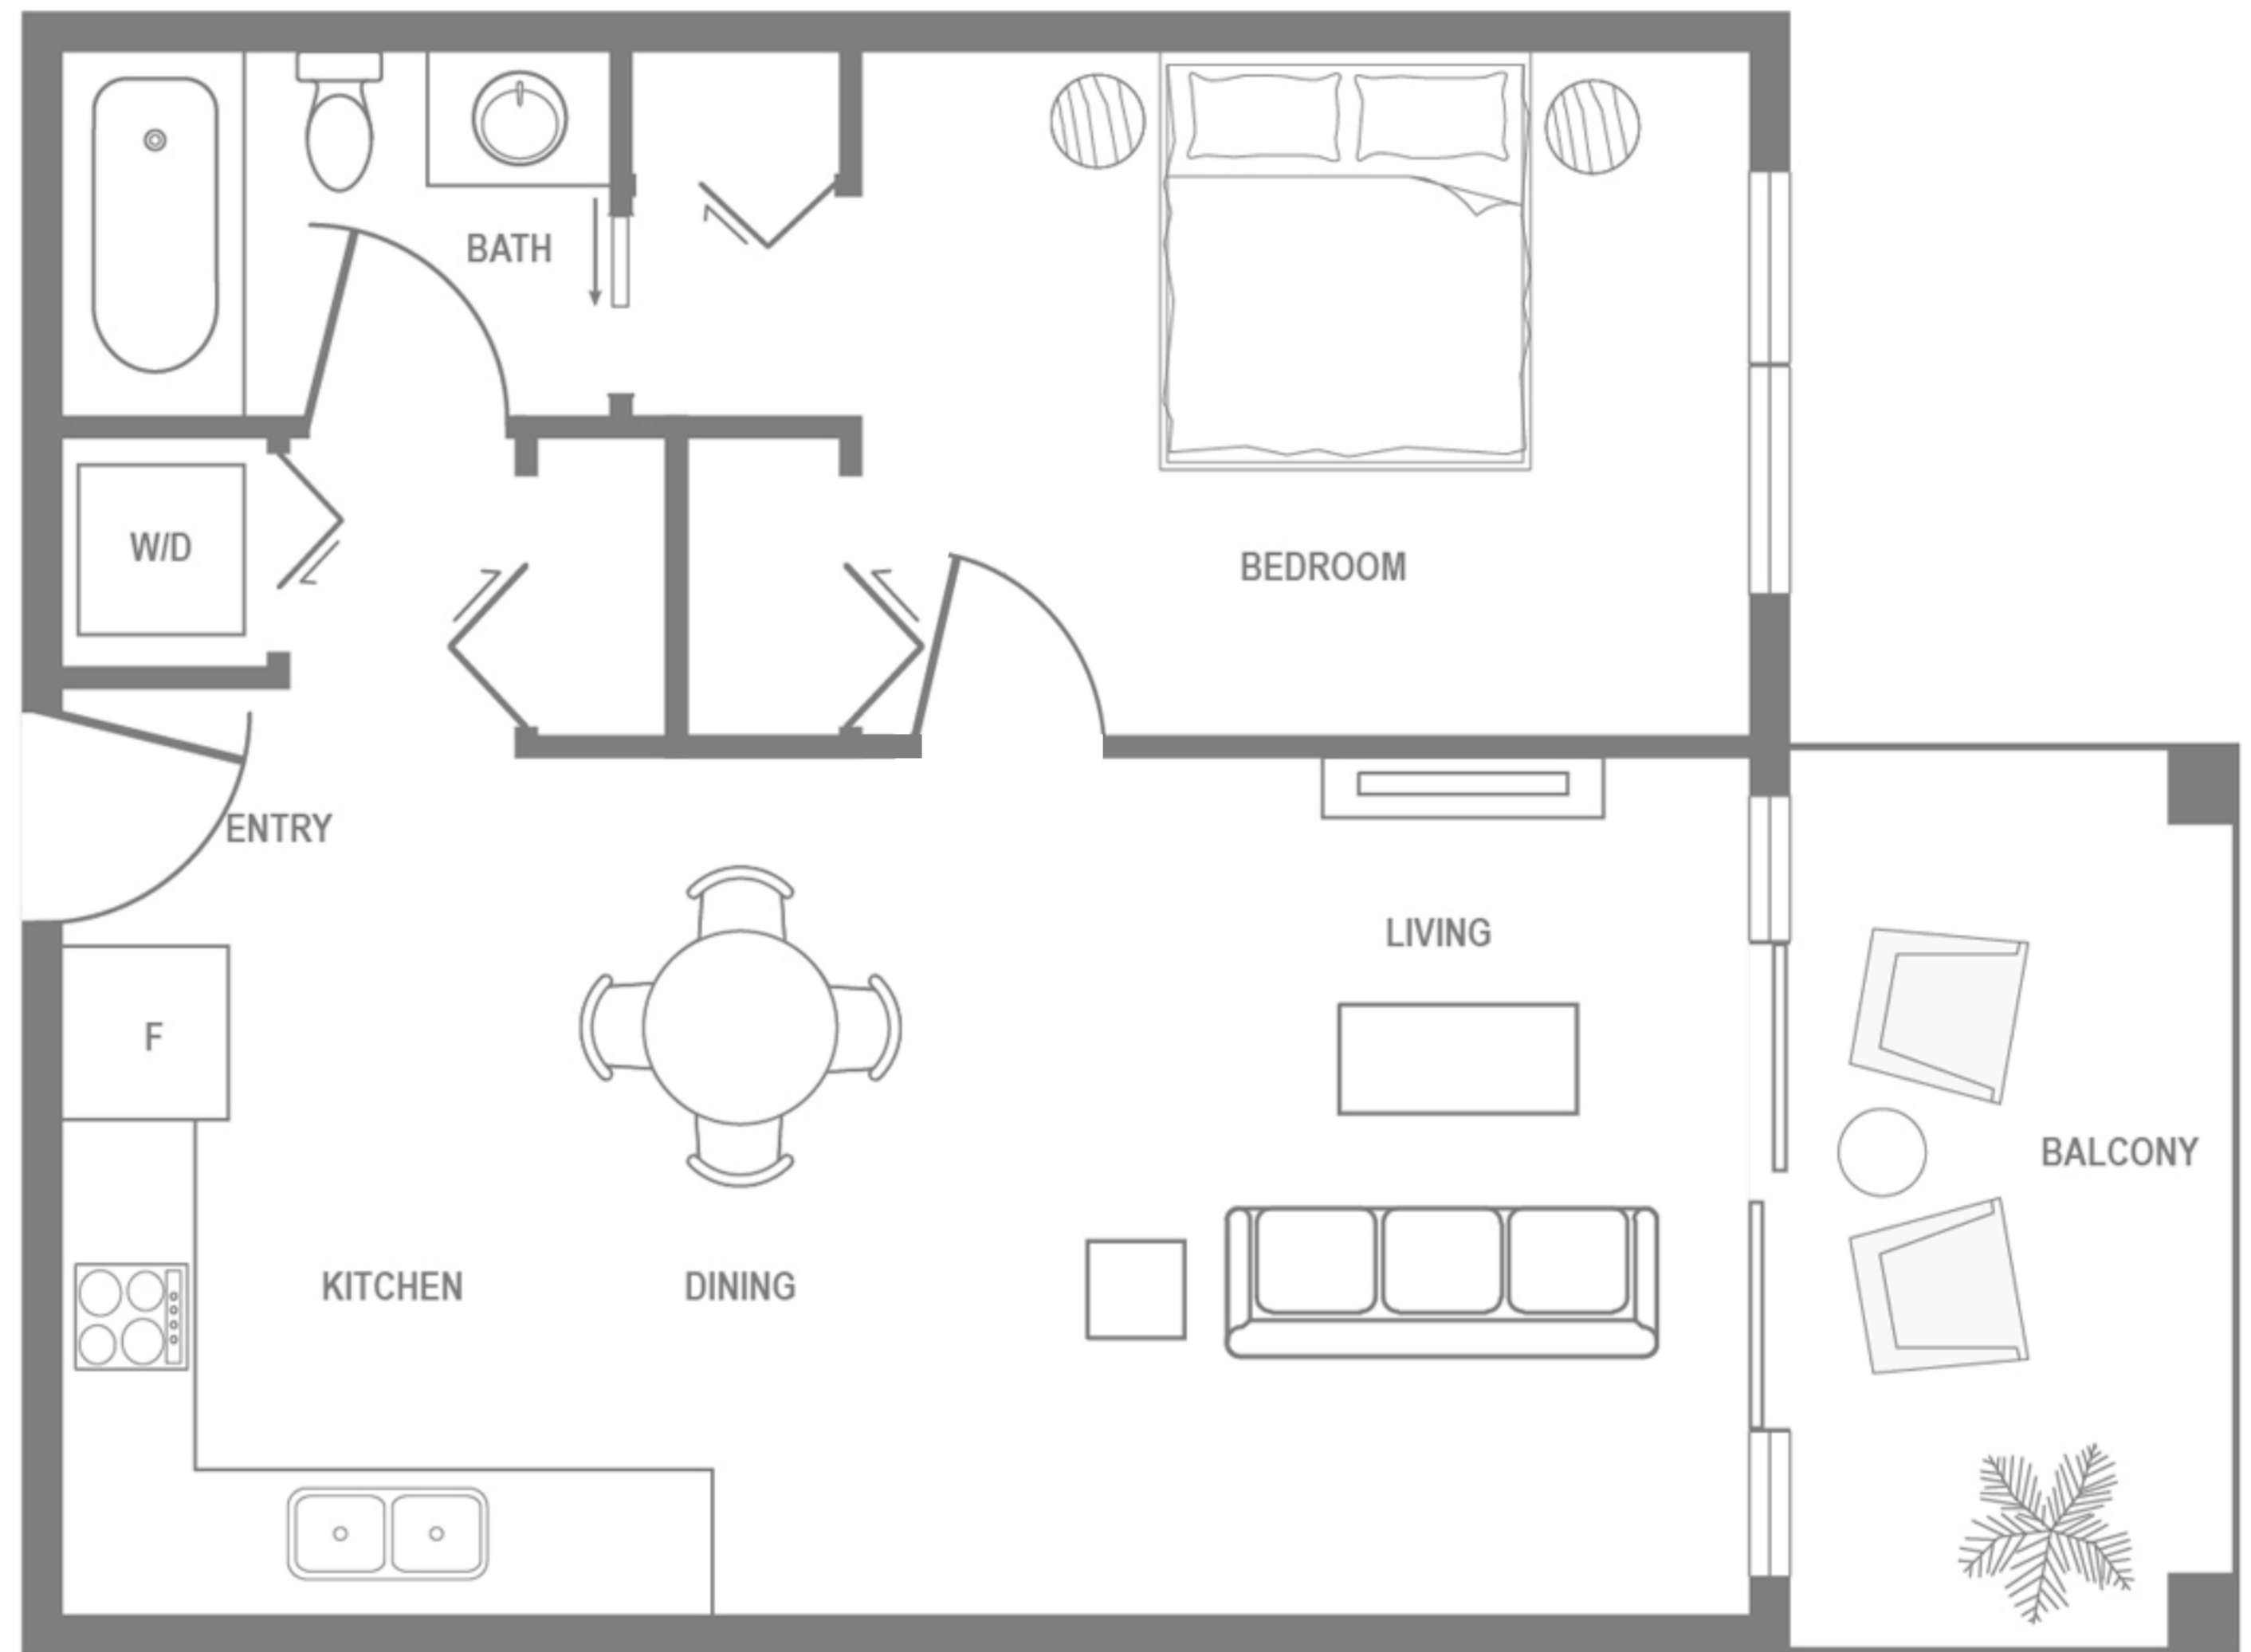

LA RIVIERE  
MAPLE RIDGE

# PLAN 11

1 BEDROOM, 1 BATHROOM  
TOTAL AREA: 585 SQ FT

2<sup>nd</sup> FLOOR

3<sup>rd</sup> - 5<sup>th</sup> FLOOR

6<sup>th</sup> FLOOR

[LIVEATLARIVIERE.COM](http://LIVEATLARIVIERE.COM)

The developer reserves the right to make changes to floor plans, project design, specifications, finishes and features. Renderings, views and layouts shown are for general illustration purposes only and should not be relied upon to accurately represent the actual views that may be available or the actual completed building. This is not an offering for sale. An offering for sale can only be made by way of disclosure statement E.80.E.