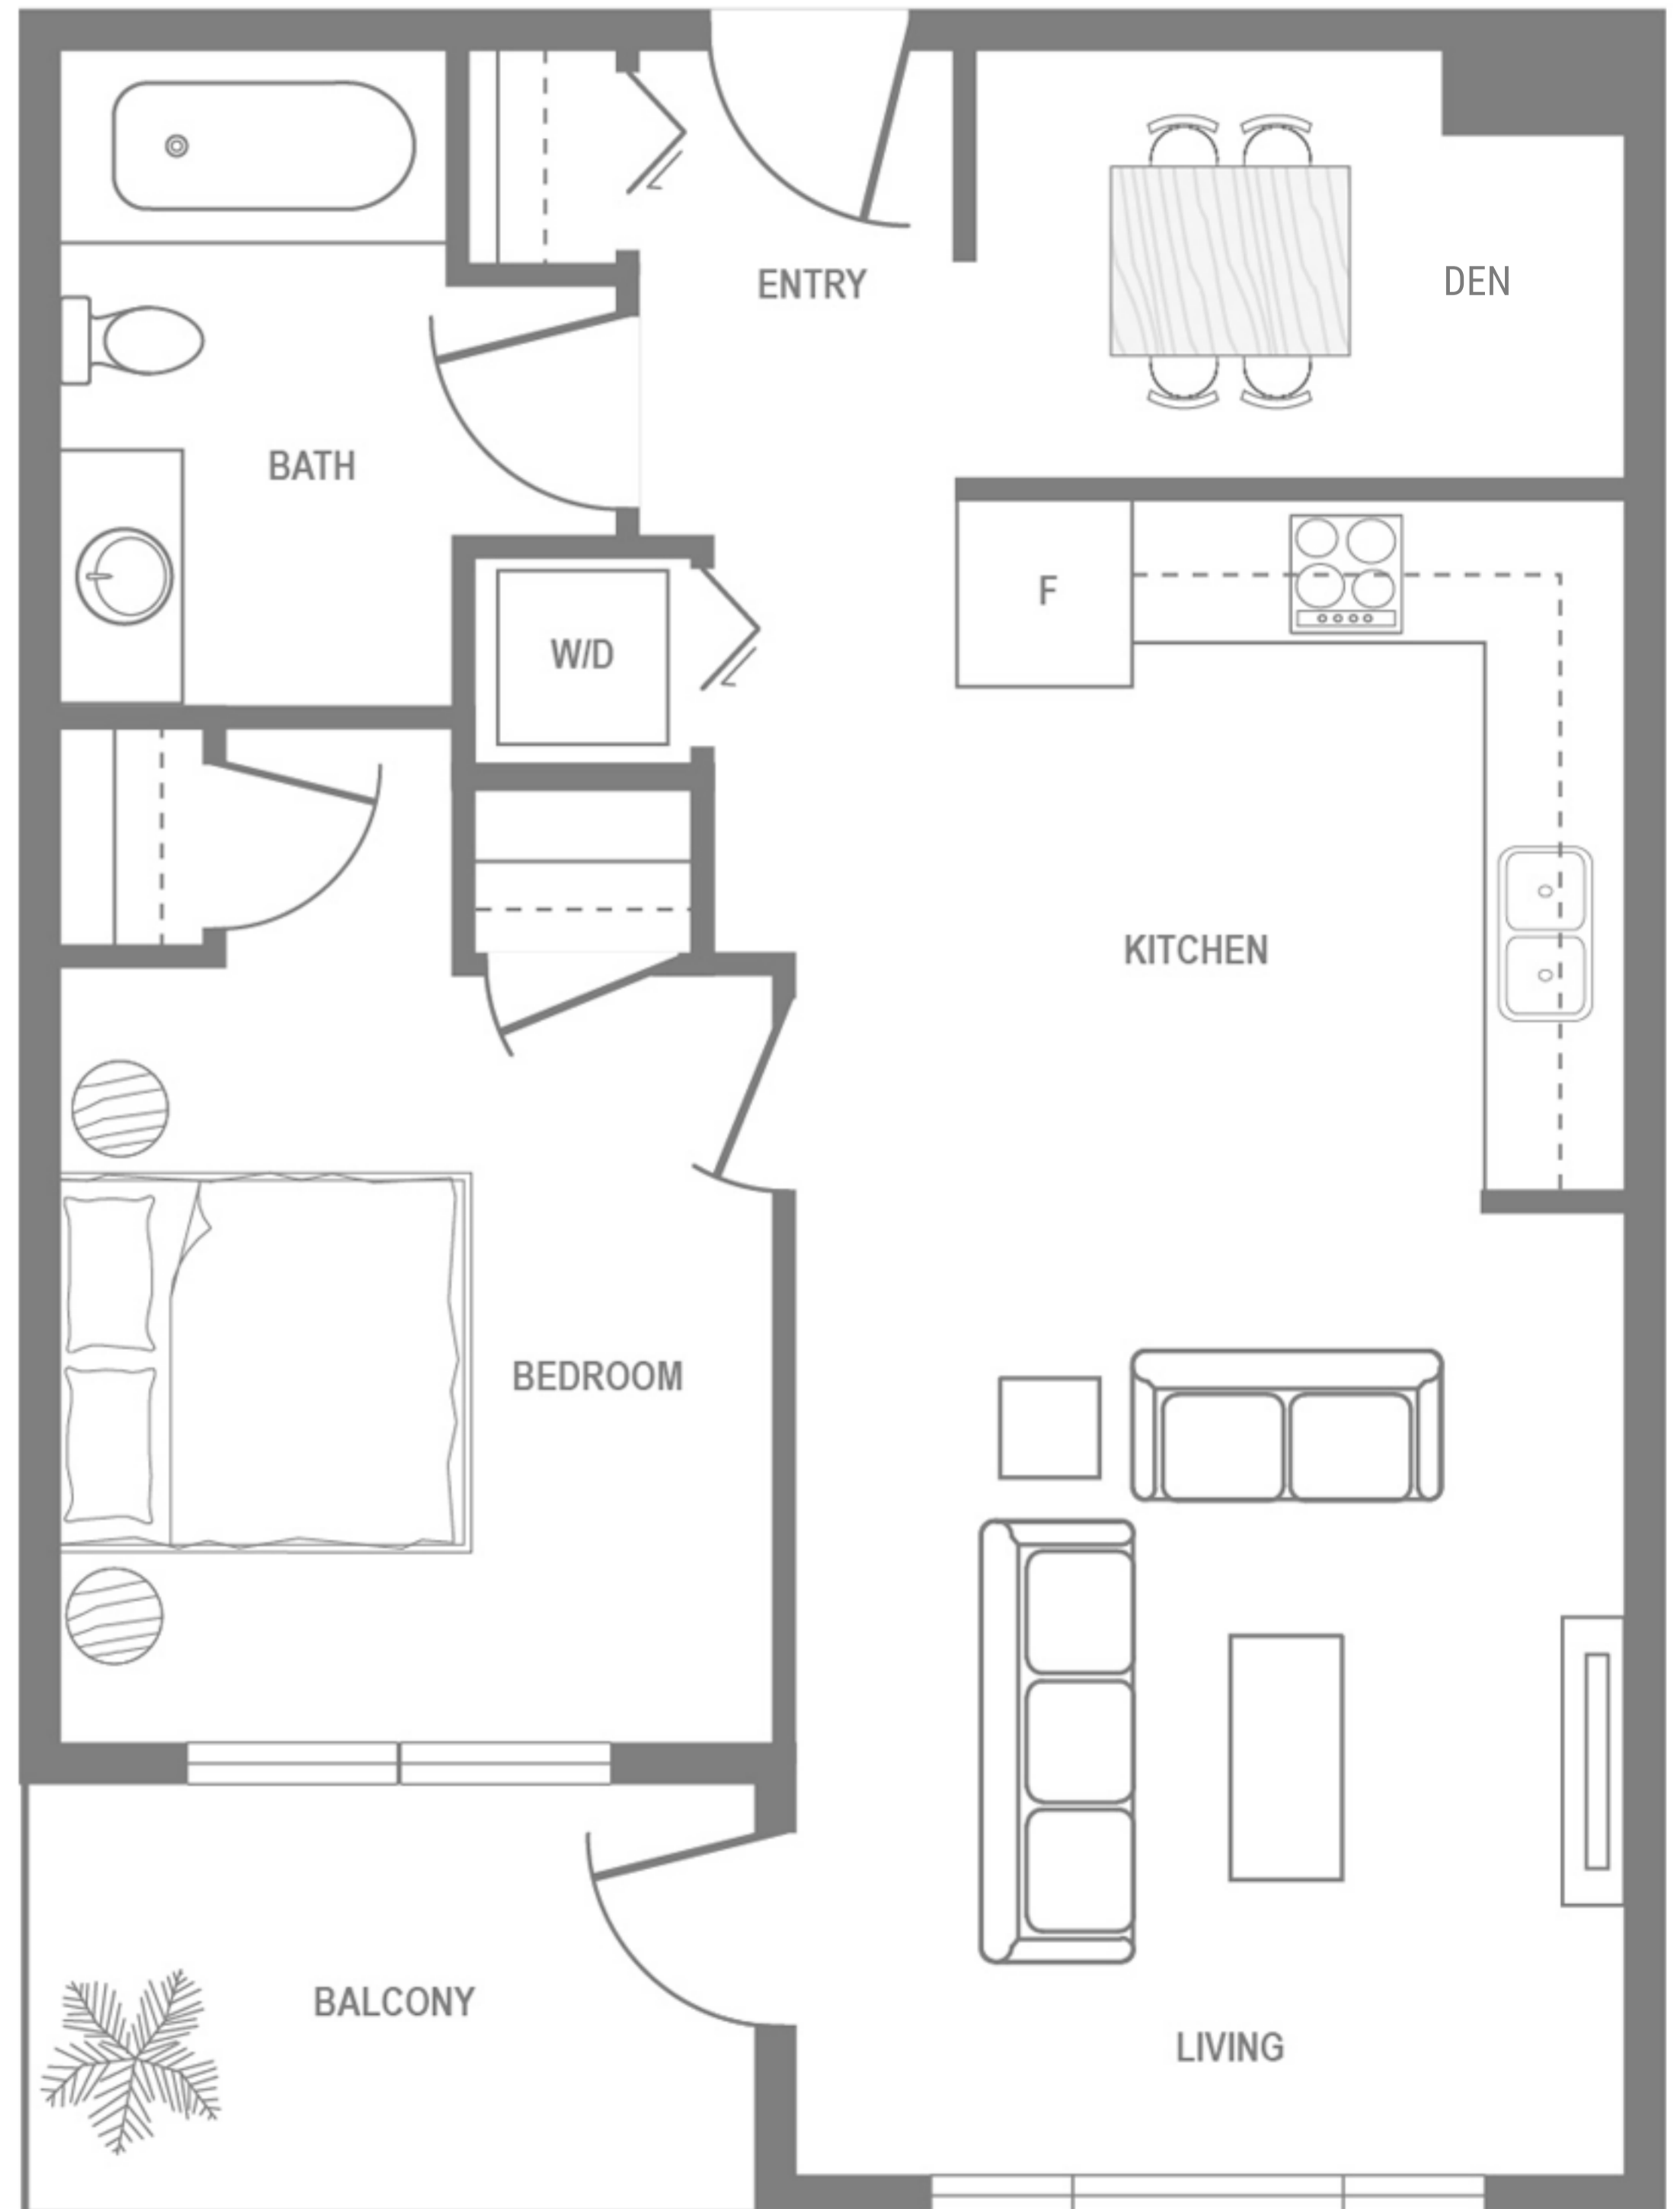

LA RIVIERE
MAPLE RIDGE

PLAN E2

1 BEDROOM, 1 BATHROOM + DEN
TOTAL AREA: 639 SQ FT

2nd FLOOR

3rd - 5th FLOOR

6th FLOOR

LIVEATLARIVIERE.COM

The developer reserves the right to make changes to floor plans, project design, specifications, finishes and features. Renderings, views and layouts shown are for general illustration purposes only and should not be relied upon to accurately represent the actual views that may be available or the actual completed building. This is not an offering for sale. An offering for sale can only be made by way of disclosure statement E.8O.E.