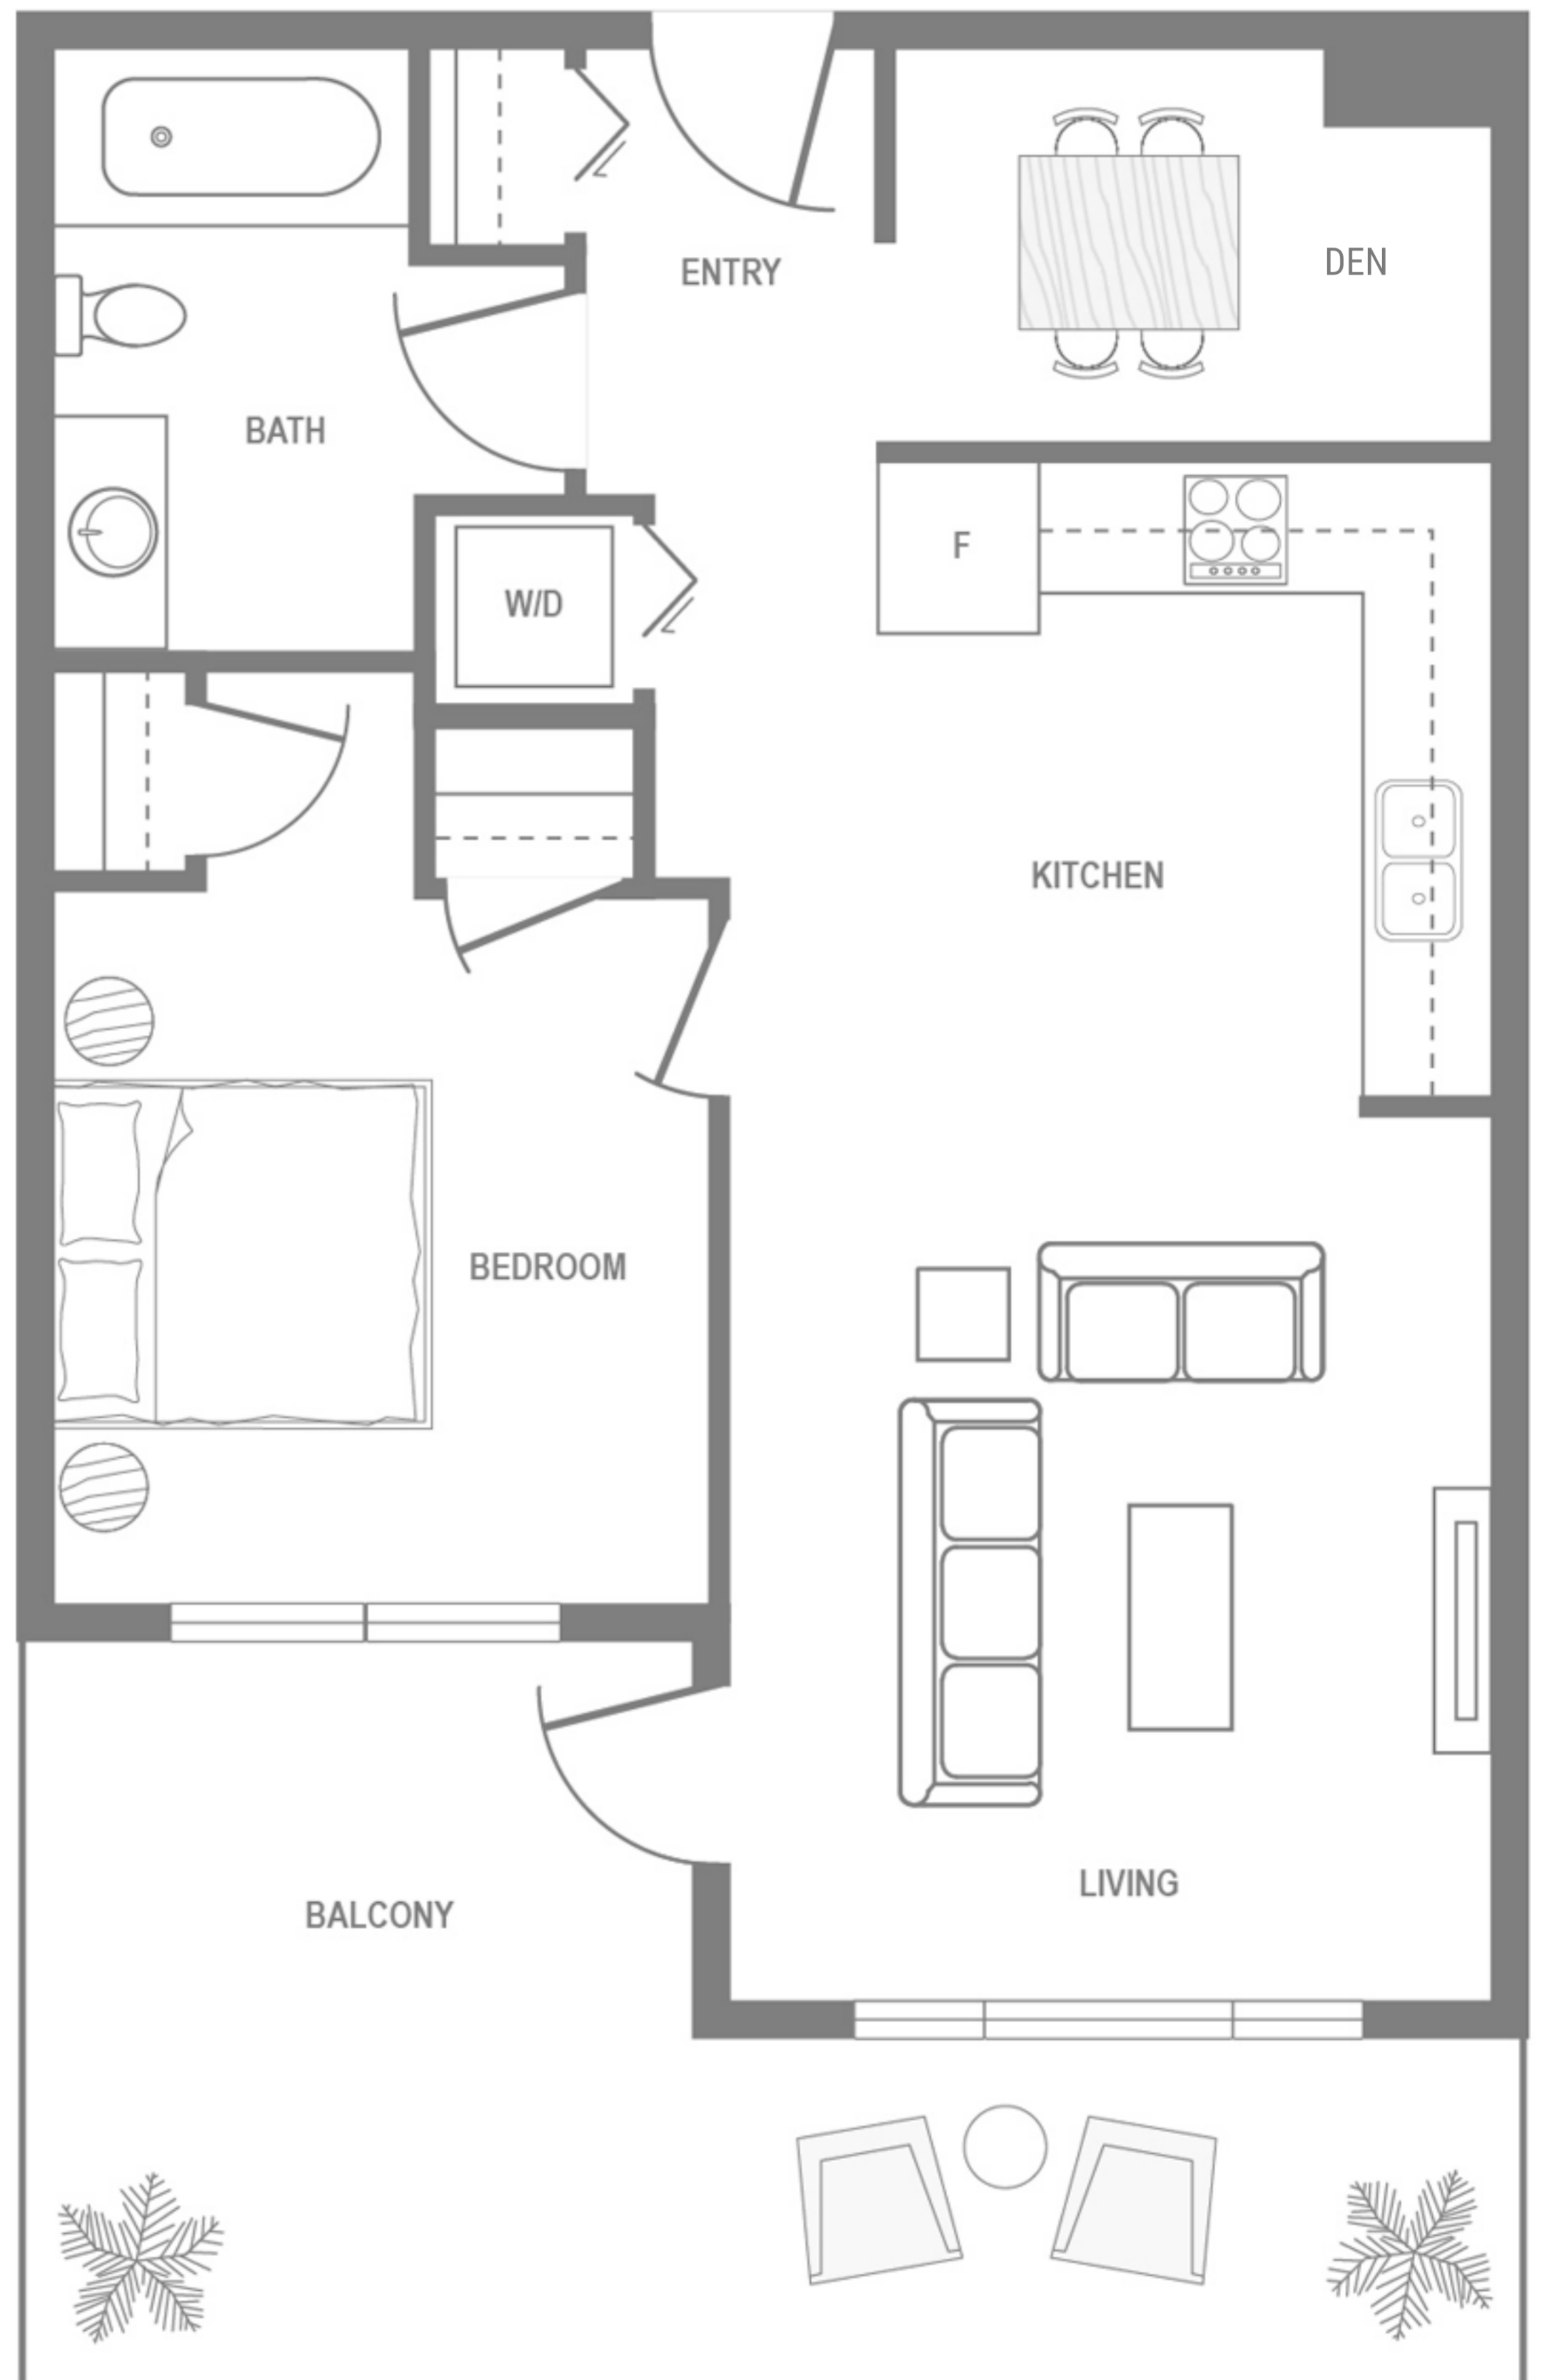

LA RIVIERE
MAPLE RIDGE

PLAN E1

1 BEDROOM, 1 BATHROOM + DEN
TOTAL AREA: 639 SQ FT

1st FLOOR

LIVEATLARIVIERE.COM

The developer reserves the right to make changes to floor plans, project design, specifications, finishes and features. Renderings, views and layouts shown are for general illustration purposes only and should not be relied upon to accurately represent the actual views that may be available or the actual completed building. This is not an offering for sale. An offering for sale can only be made by way of disclosure statement E.80.E.