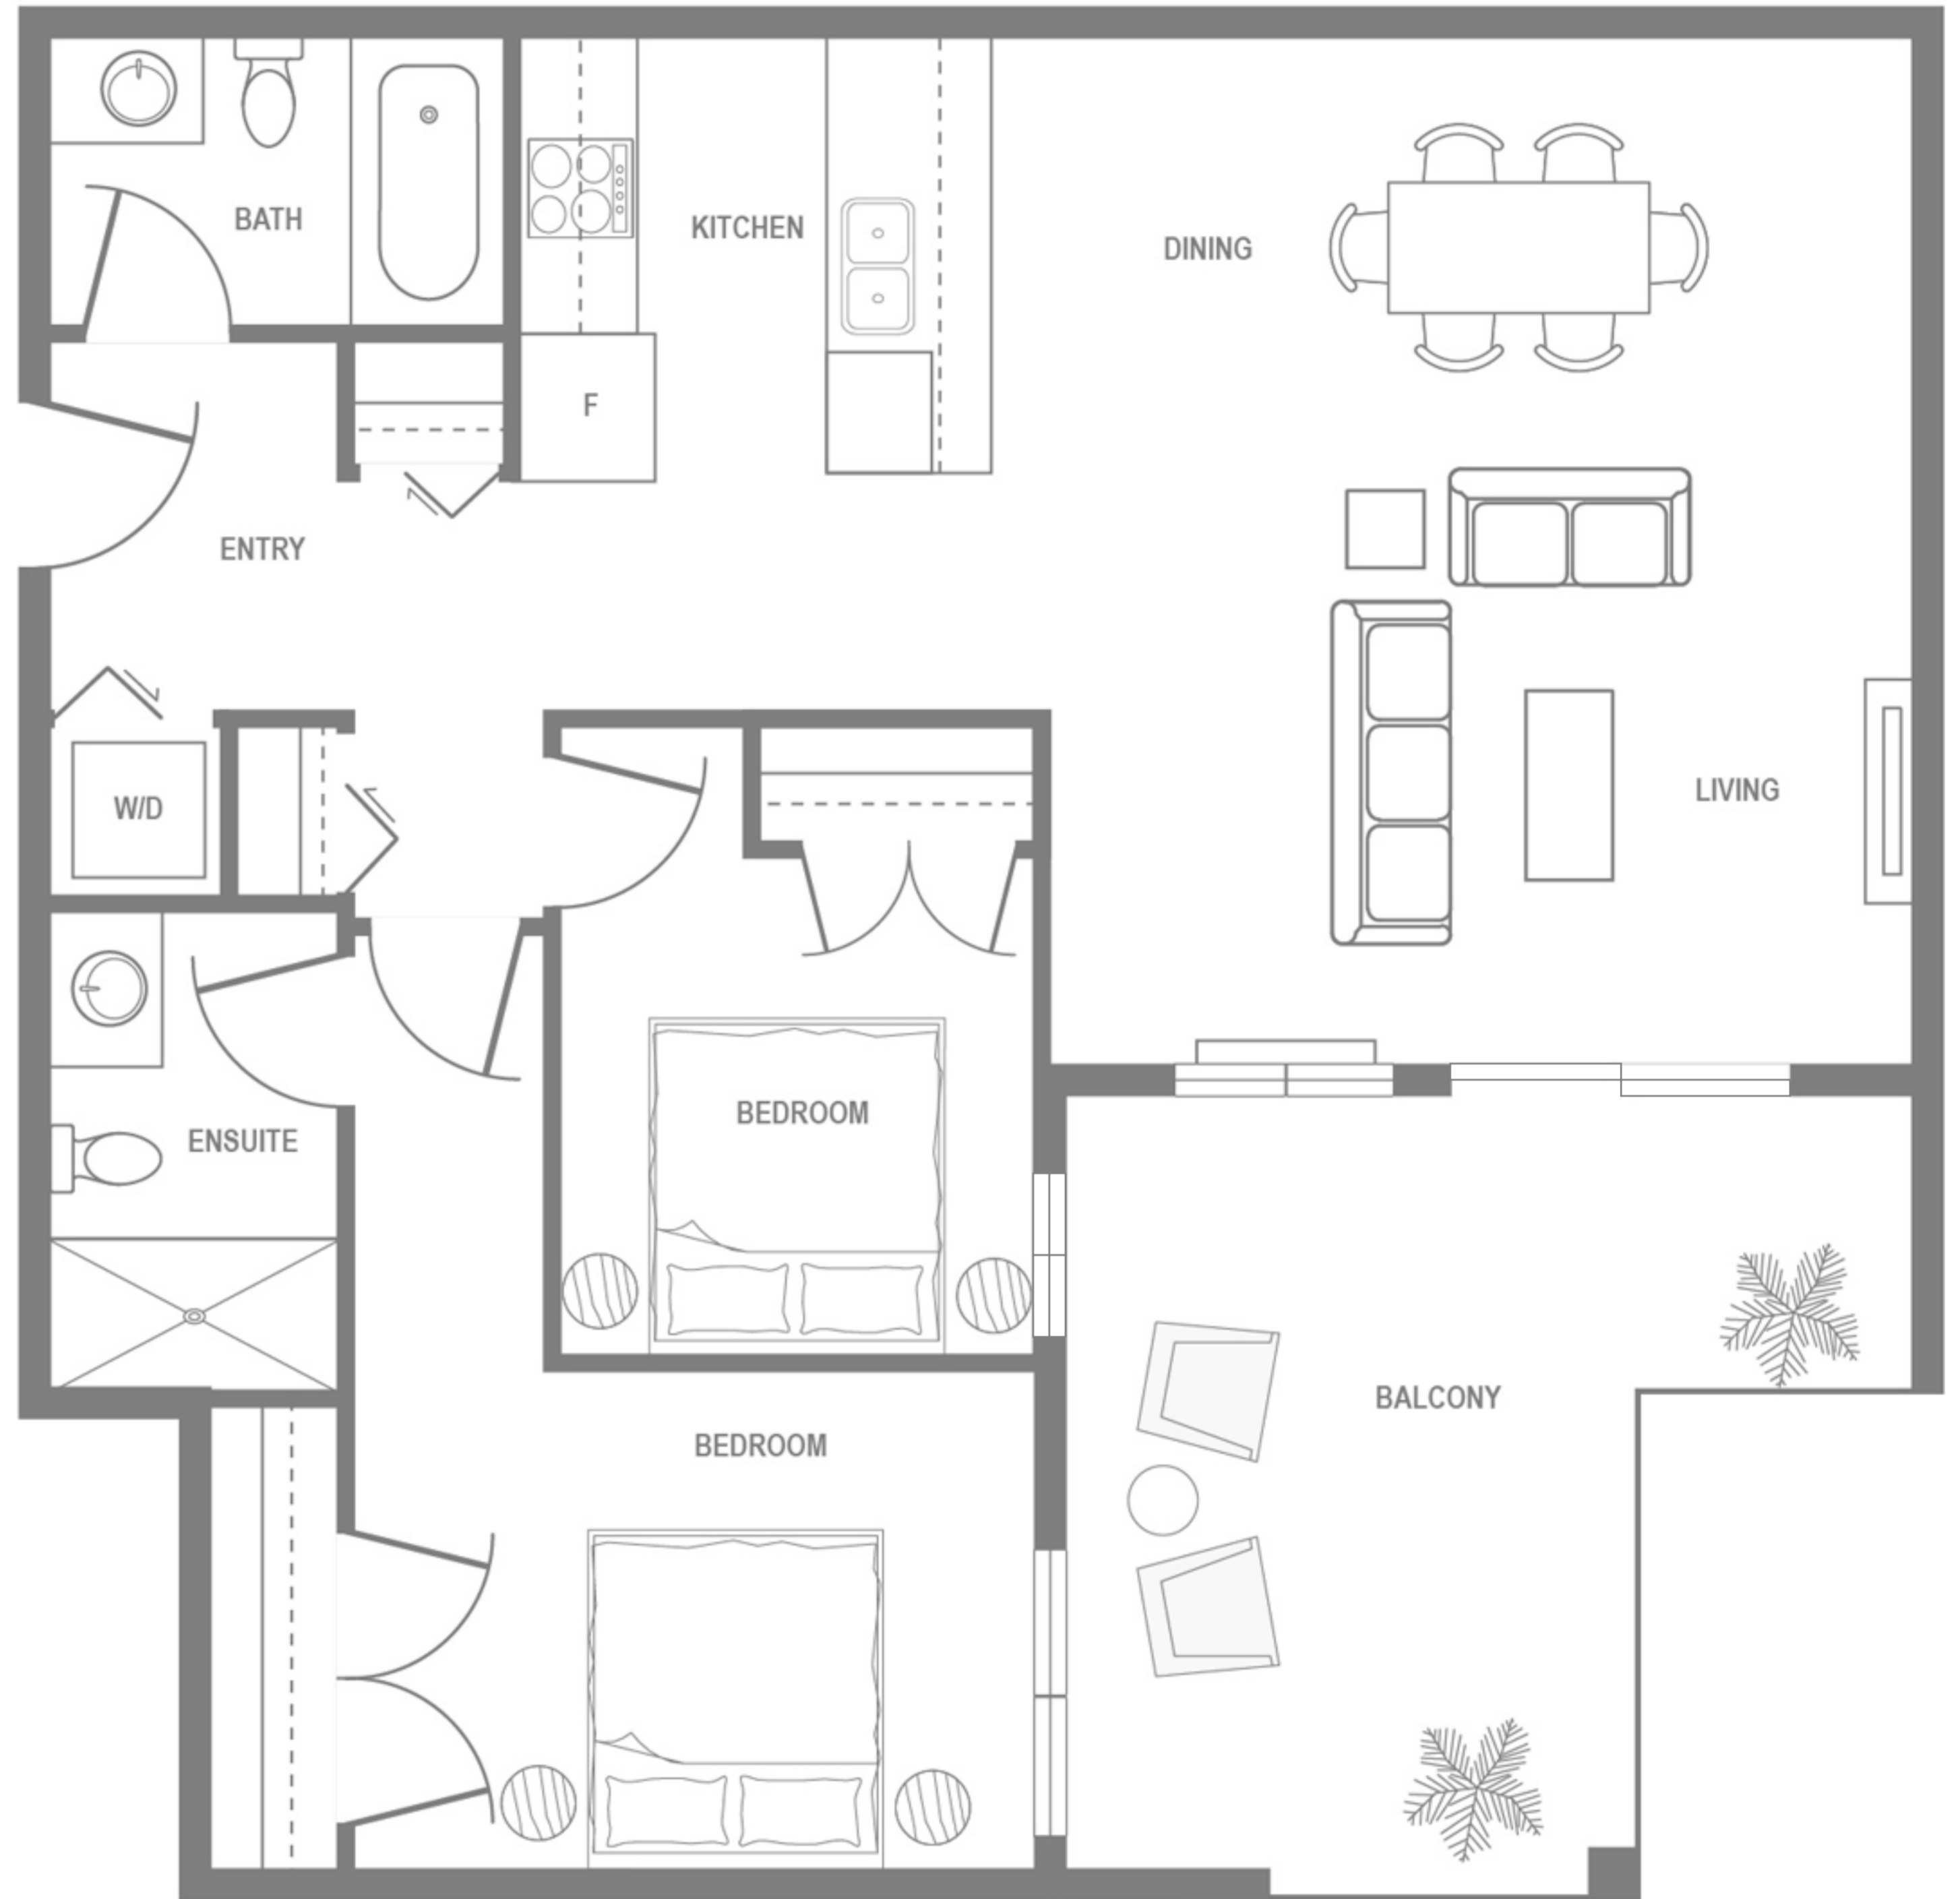

LA RIVIERE
MAPLE RIDGE

PLAN C2

2 BEDROOMS , 2 BATHROOMS
TOTAL AREA: 883 SQ FT

2nd FLOOR

3rd - 5th FLOOR

6th FLOOR

LIVEATLARIVIERE.COM

The developer reserves the right to make changes to floor plans, project design, specifications, finishes and features. Renderings, views and layouts shown are for general illustration purposes only and should not be relied upon to accurately represent the actual views that may be available or the actual completed building. This is not an offering for sale. An offering for sale can only be made by way of disclosure statement E.8O.E.