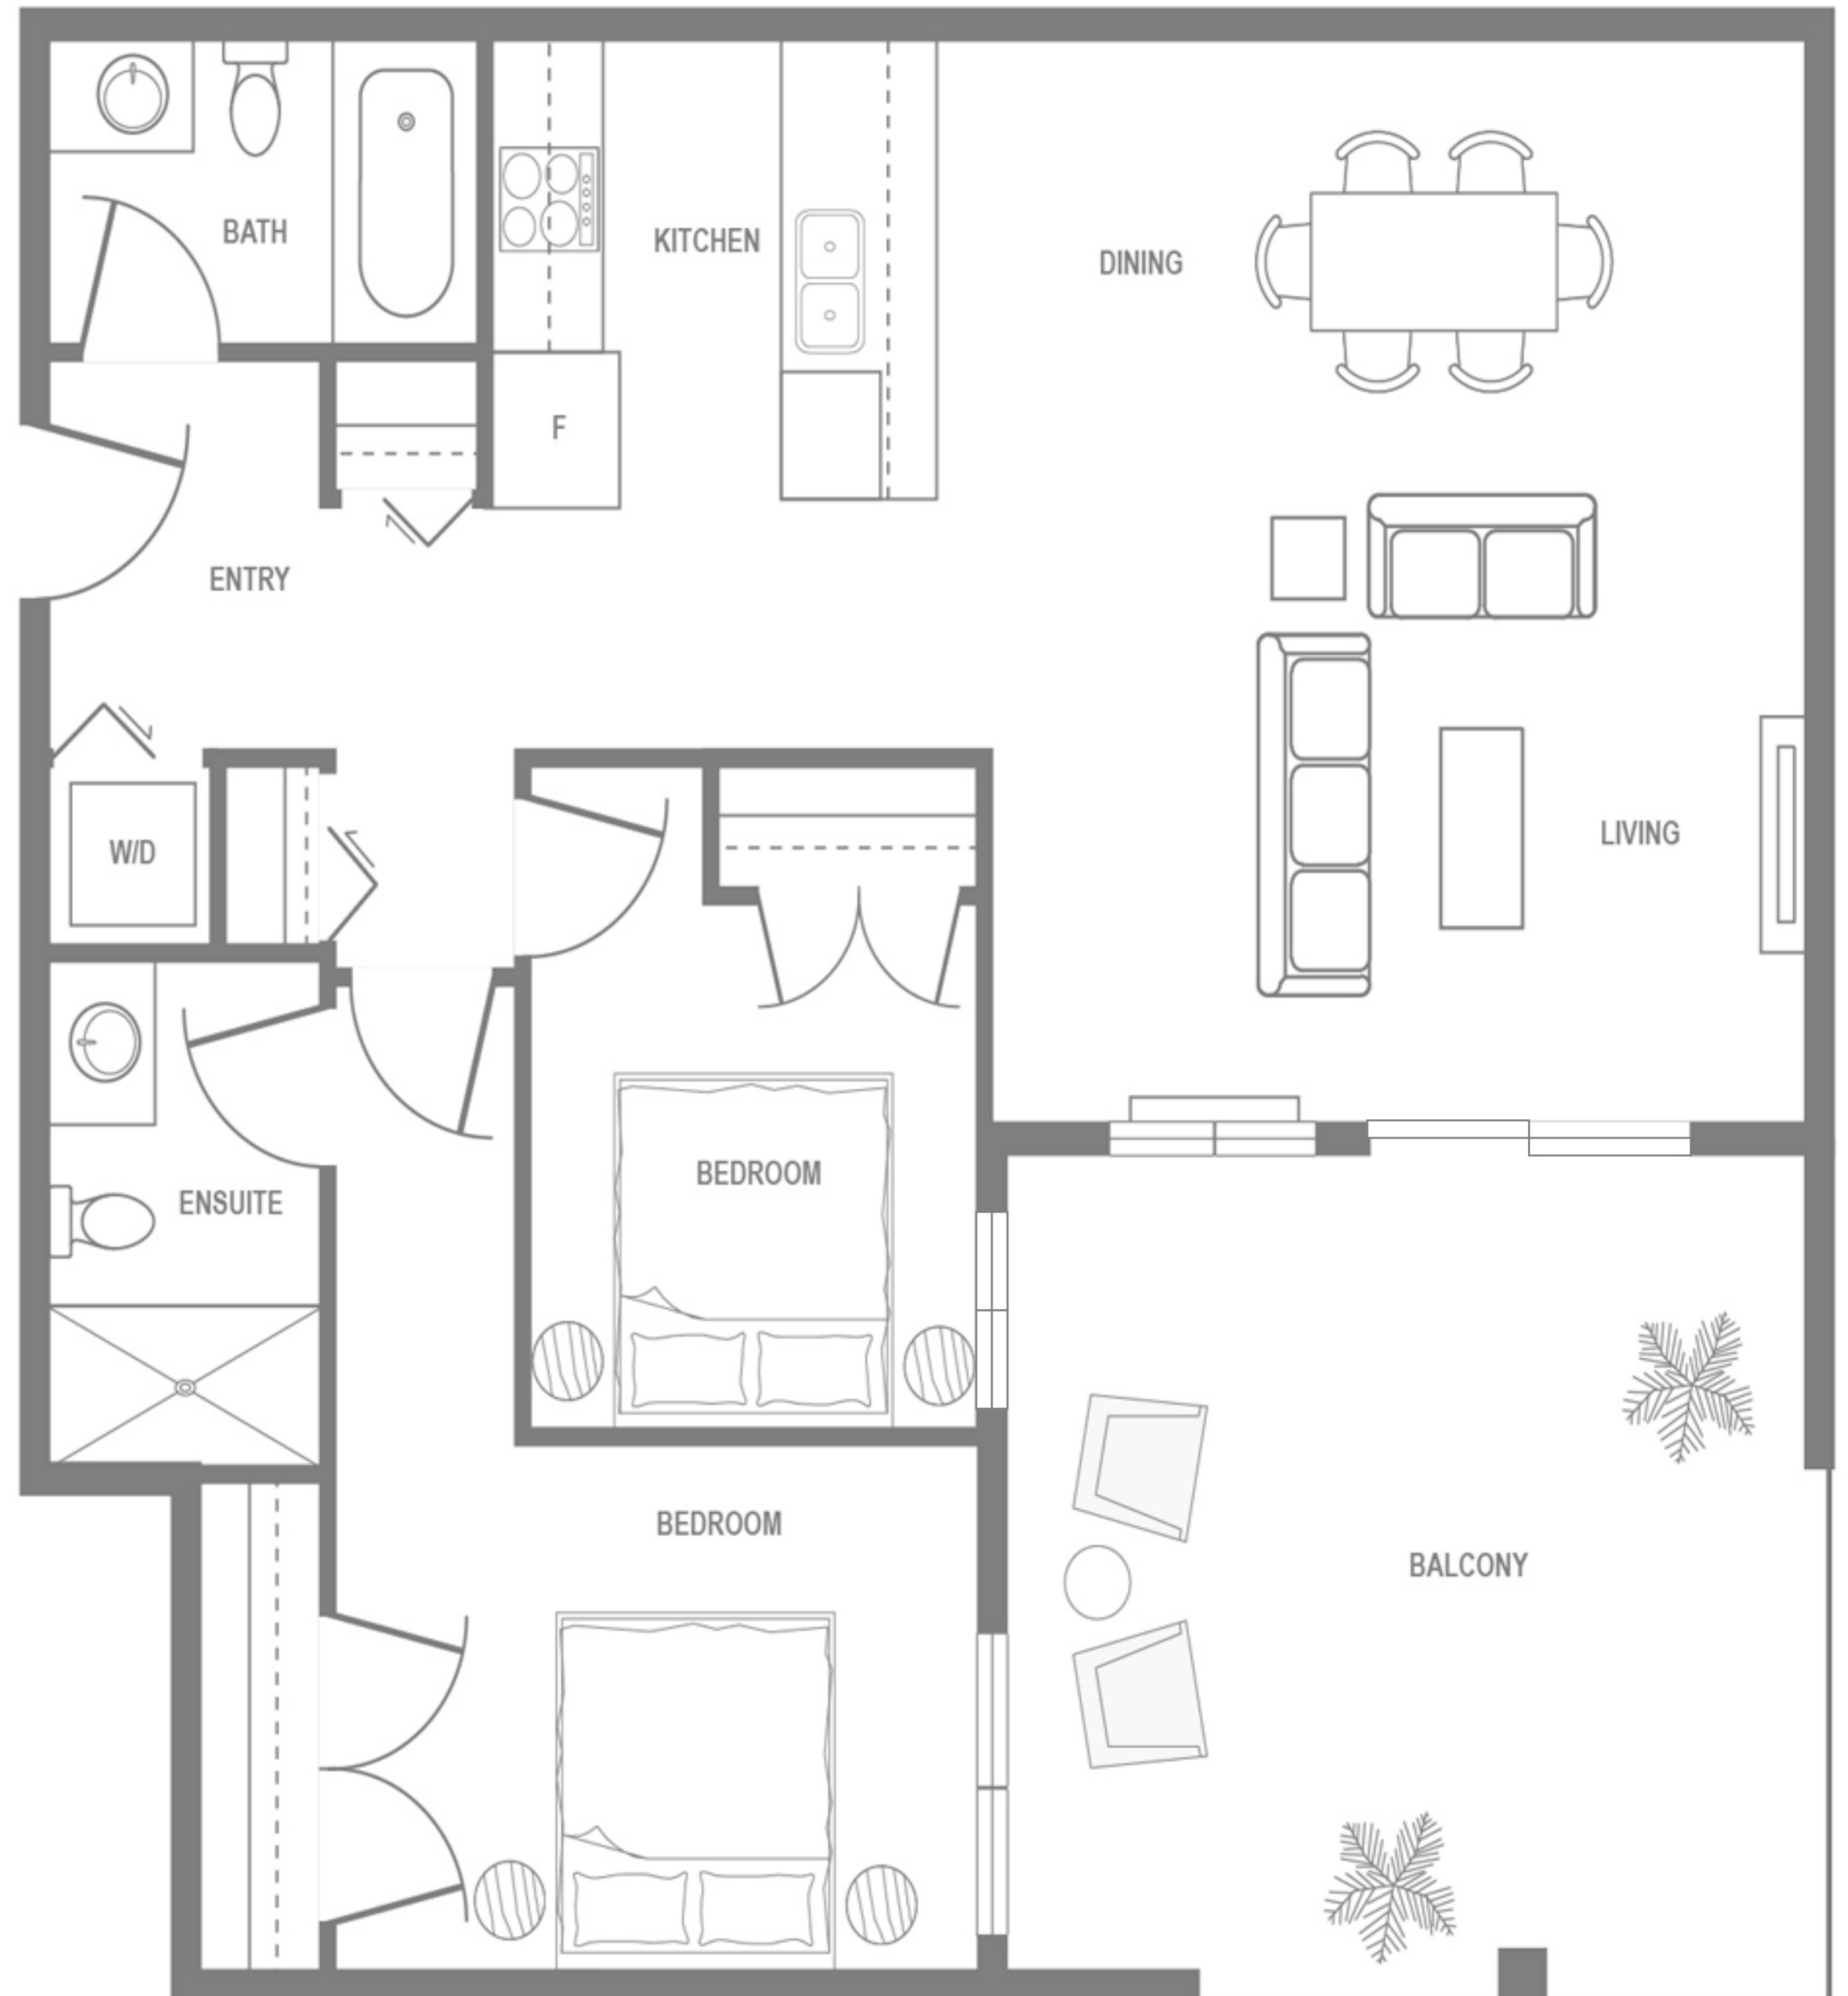

LA RIVIERE
MAPLE RIDGE

PLAN C1

2 BEDROOMS , 2 BATHROOMS
TOTAL AREA: 883 SQ FT

LIVEATLARIVIERE.COM

The developer reserves the right to make changes to floor plans, project design, specifications, finishes and features. Renderings, views and layouts shown are for general illustration purposes only and should not be relied upon to accurately represent the actual views that may be available or the actual completed building. This is not an offering for sale. An offering for sale can only be made by way of disclosure statement E.8O.E.