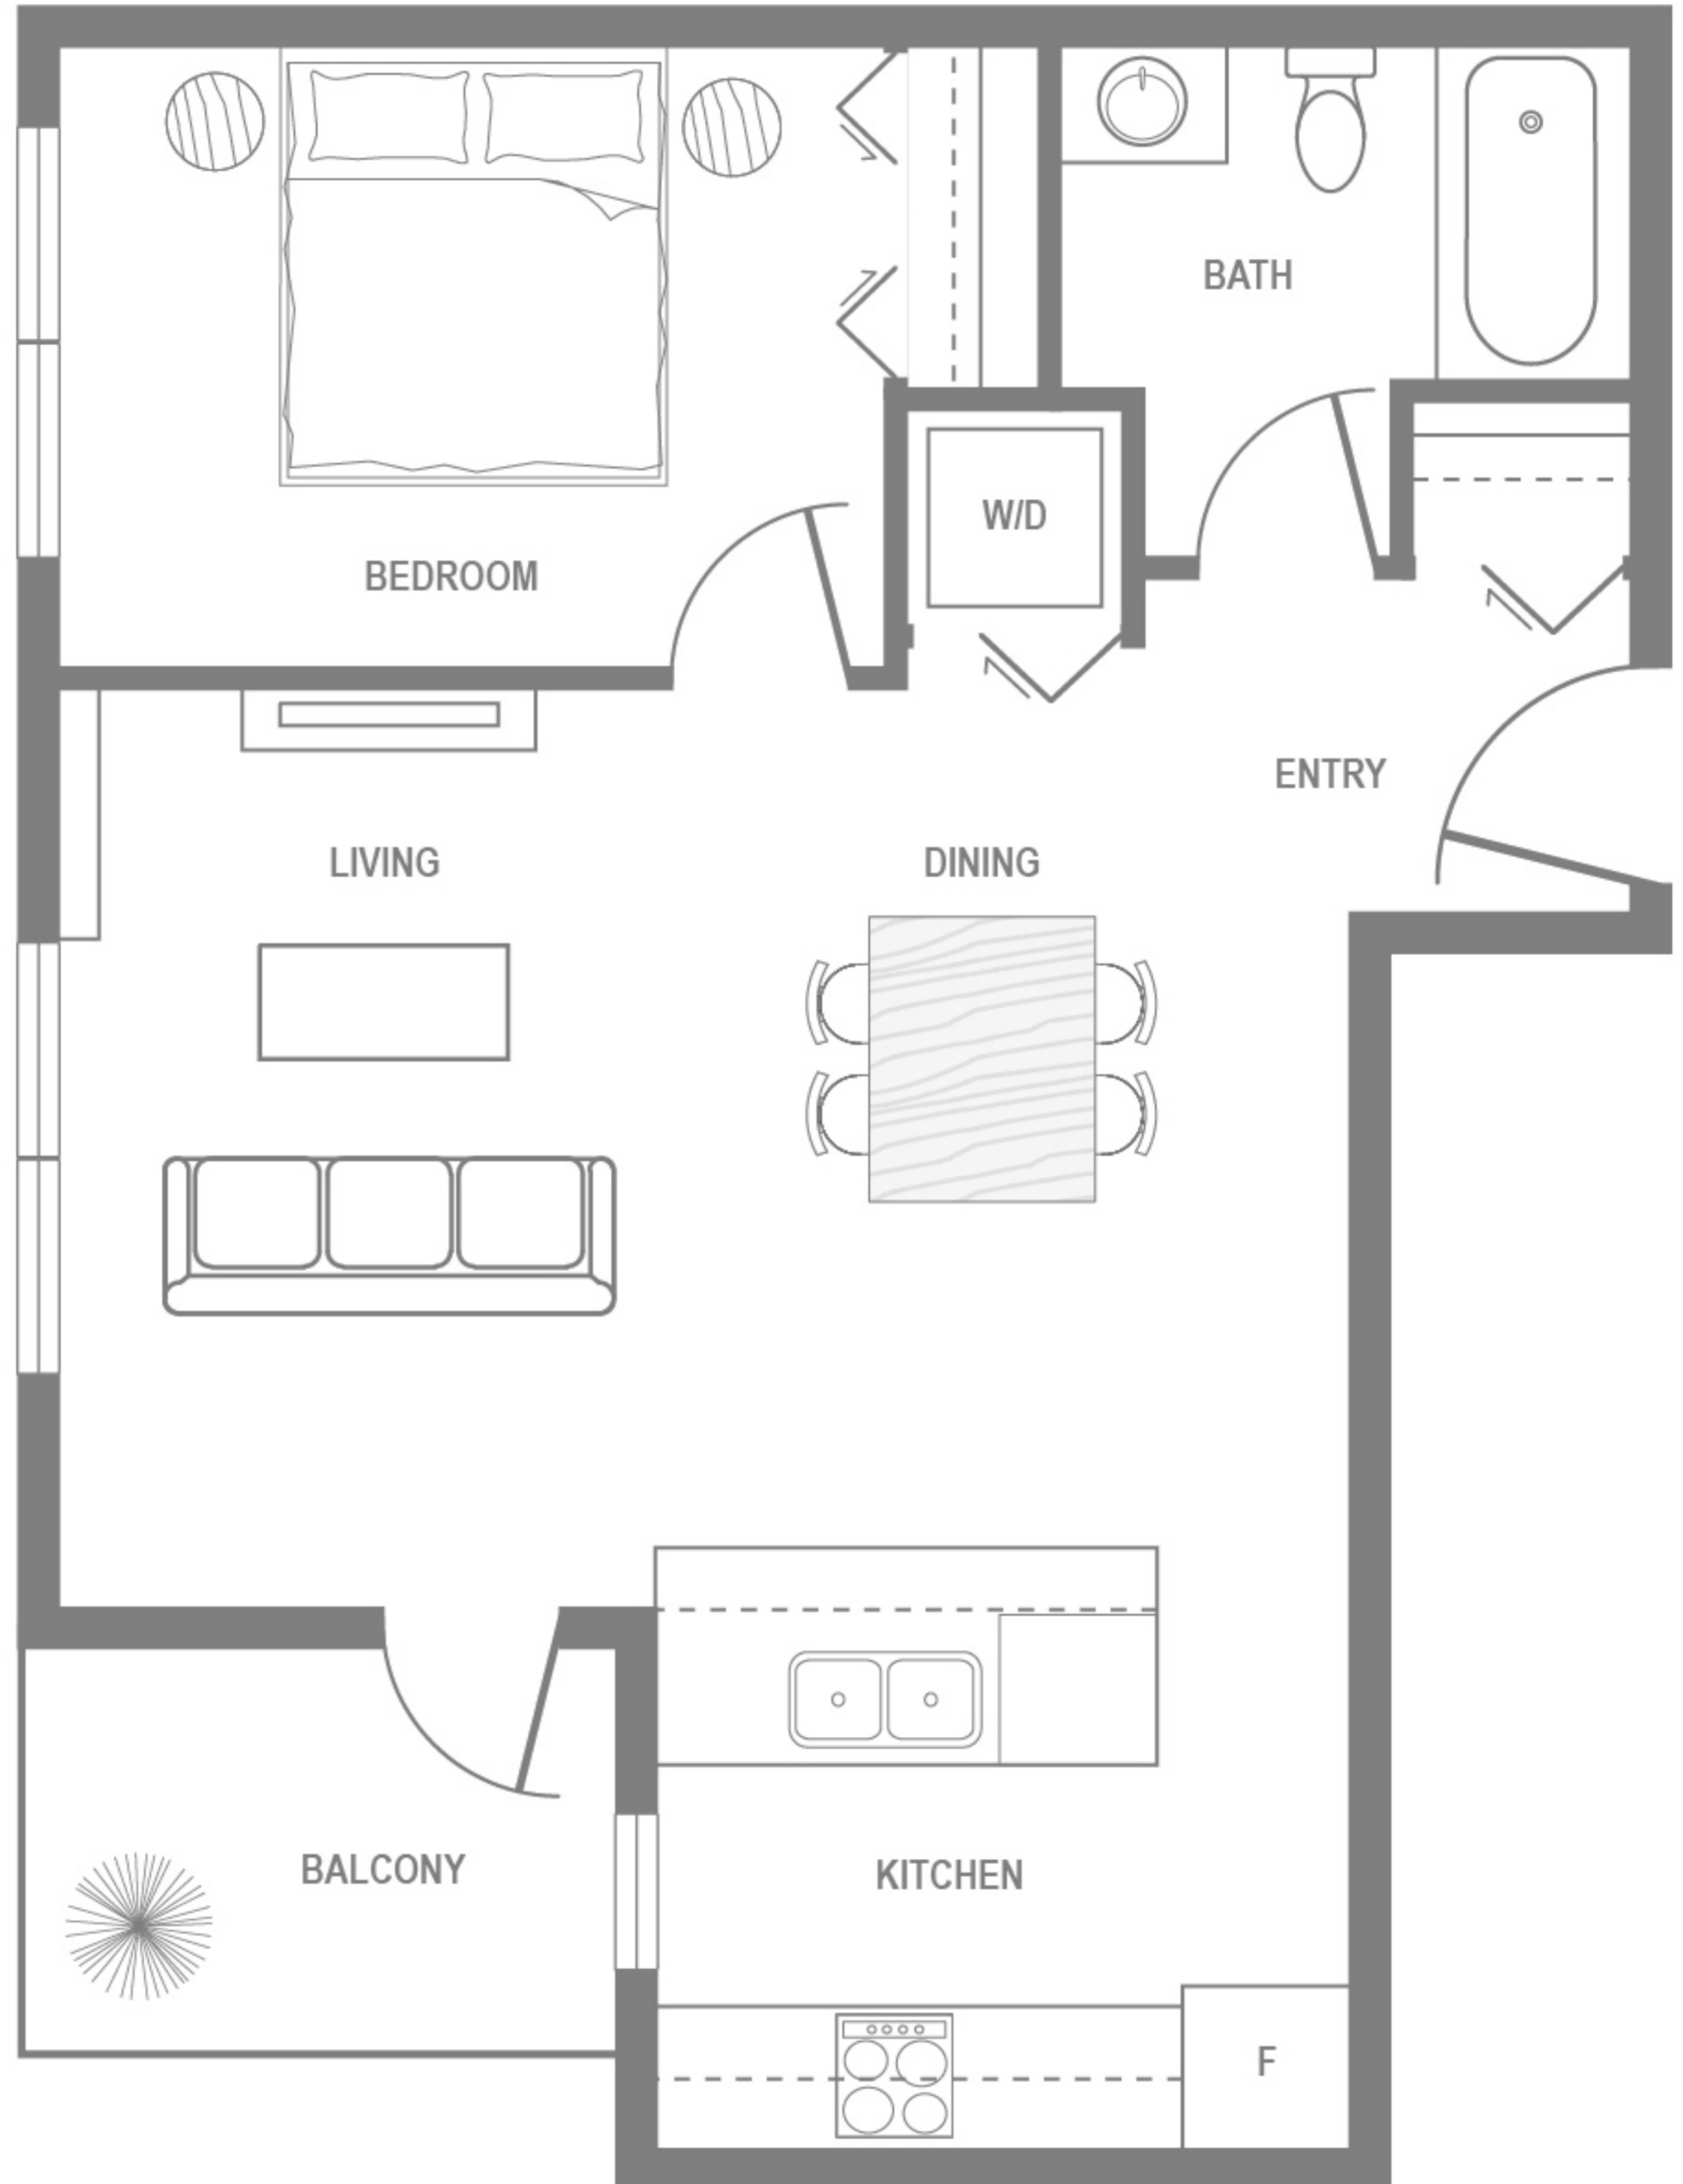

LA RIVIERE
MAPLE RIDGE

PLAN G3

1 BEDROOM , 1 BATHROOM
TOTAL AREA: 585 SQ FT

3rd - 5th FLOOR

6th FLOOR

LIVEATLARIVIERE.COM

The developer reserves the right to make changes to floor plans, project design, specifications, finishes and features. Renderings, views and layouts shown are for general illustration purposes only and should not be relied upon to accurately represent the actual views that may be available or the actual completed building. This is not an offering for sale. An offering for sale can only be made by way of disclosure statement E.80.E.