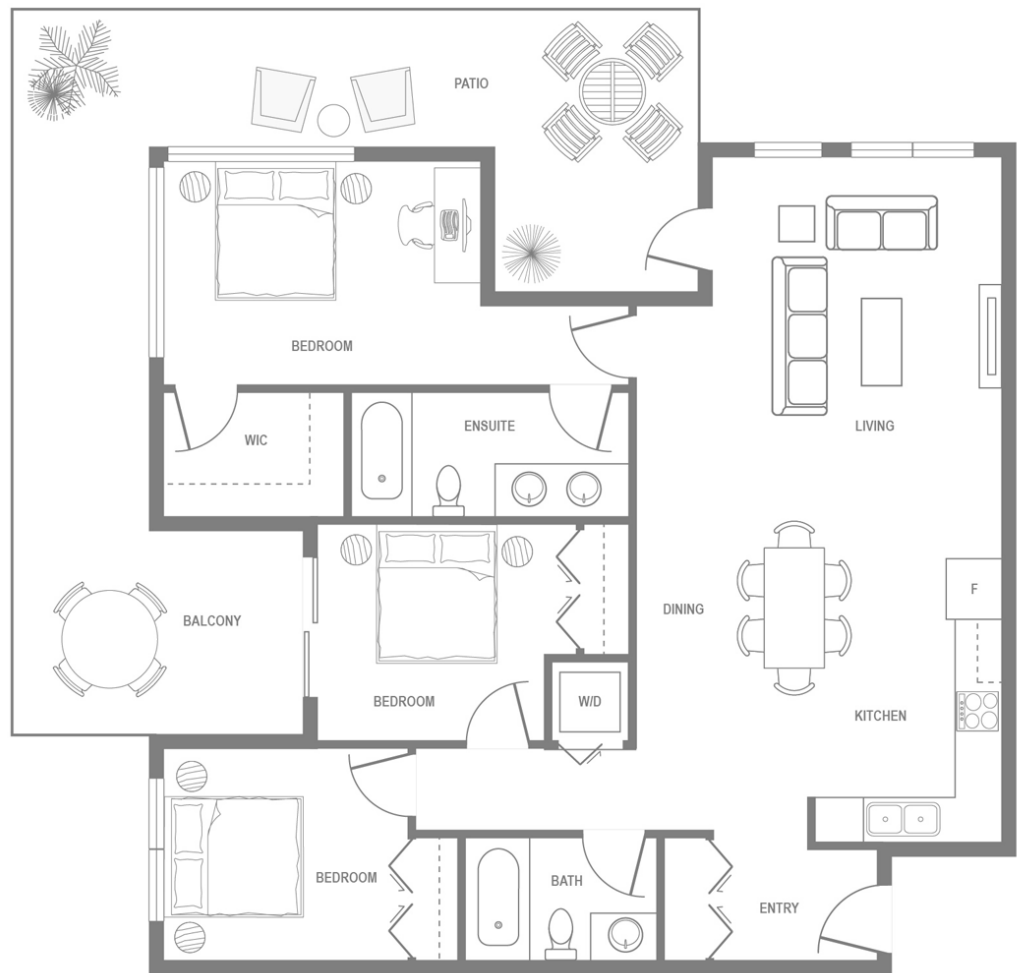

LA RIVIERE
MAPLE RIDGE

PLAN J1

3 BEDROOMS , 2 BATHROOMS
TOTAL AREA: 965 SQ FT

LIVEATLARIVIERE.COM

The developer reserves the right to make changes to floor plans, project design, specifications, finishes and features. Renderings, views and layouts shown are for general illustration purposes only and should not be relied upon to accurately represent the actual views that may be available or the actual completed building. This is not an offering for sale. An offering for sale can only be made by way of disclosure statement E.80.E.

LA RIVIERE
MAPLE RIDGE

PLAN N1

3 BEDROOMS , 2 BATHROOMS
TOTAL AREA: 1091 SQ FT

2nd FLOOR

LIVEATLARIVIERE.COM

The developer reserves the right to make changes to floor plans, project design, specifications, finishes and features. Renderings, views and layouts shown are for general illustration purposes only and should not be relied upon to accurately represent the actual views that may be available or the actual completed building. This is not an offering for sale. An offering for sale can only be made by way of disclosure statement E.80.E.

LA RIVIERE
MAPLE RIDGE

PLAN N2

3 BEDROOMS , 2 BATHROOMS
TOTAL AREA: 1091 SQ FT

3rd - 5th FLOOR

LIVEATLARIVIERE.COM

The developer reserves the right to make changes to floor plans, project design, specifications, finishes and features. Renderings, views and layouts shown are for general illustration purposes only and should not be relied upon to accurately represent the actual views that may be available or the actual completed building. This is not an offering for sale. An offering for sale can only be made by way of disclosure statement E.80.E.