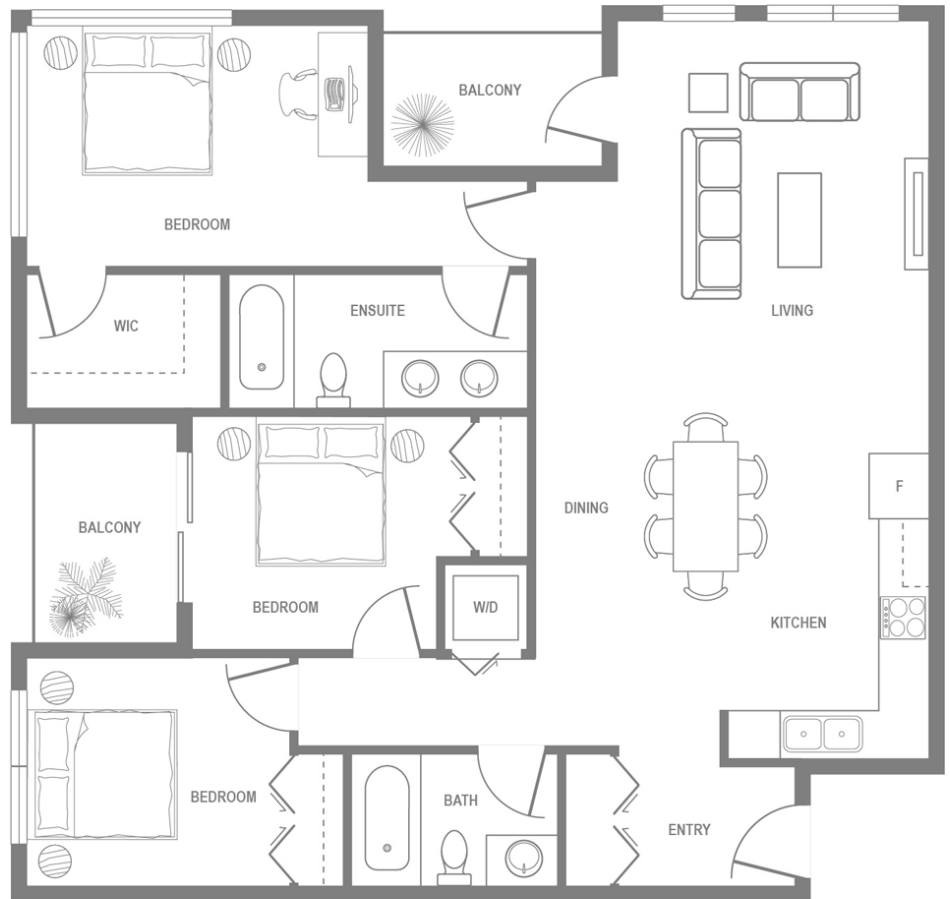

LA RIVIERE
MAPLE RIDGE

PLAN J1

3 BEDROOMS , 2 BATHROOMS
TOTAL AREA: 965 SQ FT

LIVEATLARIVIERE.COM

The developer reserves the right to make changes to floor plans, project design, specifications, finishes and features. Renderings, views and layouts shown are for general illustration purposes only and should not be relied upon to accurately represent the actual views that may be available or the actual completed building. This is not an offering for sale. An offering for sale can only be made by way of disclosure statement E.80.E.

LA RIVIERE
MAPLE RIDGE

PLAN N1

3 BEDROOMS , 2 BATHROOMS
TOTAL AREA: 1091 SQ FT

2nd FLOOR

LIVEATLARIVIERE.COM

The developer reserves the right to make changes to floor plans, project design, specifications, finishes and features. Renderings, views and layouts shown are for general illustration purposes only and should not be relied upon to accurately represent the actual views that may be available or the actual completed building. This is not an offering for sale. An offering for sale can only be made by way of disclosure statement E.80.E.

LA RIVIERE
MAPLE RIDGE

PLAN N2

3 BEDROOMS , 2 BATHROOMS
TOTAL AREA: 1091 SQ FT

3rd - 5th FLOOR

LIVEATLARIVIERE.COM

The developer reserves the right to make changes to floor plans, project design, specifications, finishes and features. Renderings, views and layouts shown are for general illustration purposes only and should not be relied upon to accurately represent the actual views that may be available or the actual completed building. This is not an offering for sale. An offering for sale can only be made by way of disclosure statement E.80.E.