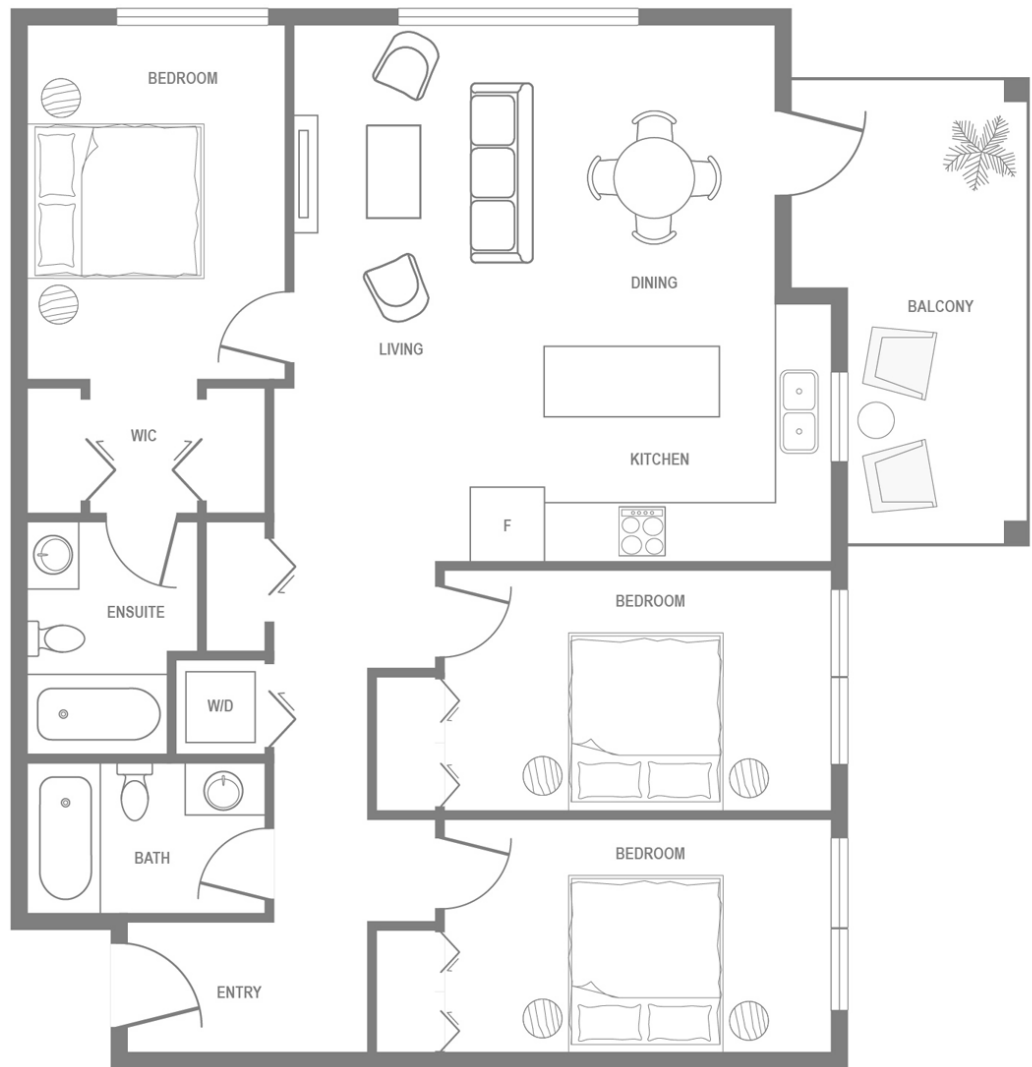

LA RIVIERE
MAPLE RIDGE

PLAN J1

3 BEDROOMS , 2 BATHROOMS
TOTAL AREA: 965 SQ FT

LIVEATLARIVIERE.COM

The developer reserves the right to make changes to floor plans, project design, specifications, finishes and features. Renderings, views and layouts shown are for general illustration purposes only and should not be relied upon to accurately represent the actual views that may be available or the actual completed building. This is not an offering for sale. An offering for sale can only be made by way of disclosure statement E.80.E.

LA RIVIERE
MAPLE RIDGE

PLAN N1

3 BEDROOMS , 2 BATHROOMS
TOTAL AREA: 1091 SQ FT

2nd FLOOR

LIVEATLARIVIERE.COM

The developer reserves the right to make changes to floor plans, project design, specifications, finishes and features. Renderings, views and layouts shown are for general illustration purposes only and should not be relied upon to accurately represent the actual views that may be available or the actual completed building. This is not an offering for sale. An offering for sale can only be made by way of disclosure statement E.80.E.

LA RIVIERE
MAPLE RIDGE

PLAN N2

3 BEDROOMS , 2 BATHROOMS
TOTAL AREA: 1091 SQ FT

3rd - 5th FLOOR

LIVEATLARIVIERE.COM

The developer reserves the right to make changes to floor plans, project design, specifications, finishes and features. Renderings, views and layouts shown are for general illustration purposes only and should not be relied upon to accurately represent the actual views that may be available or the actual completed building. This is not an offering for sale. An offering for sale can only be made by way of disclosure statement E.80.E.