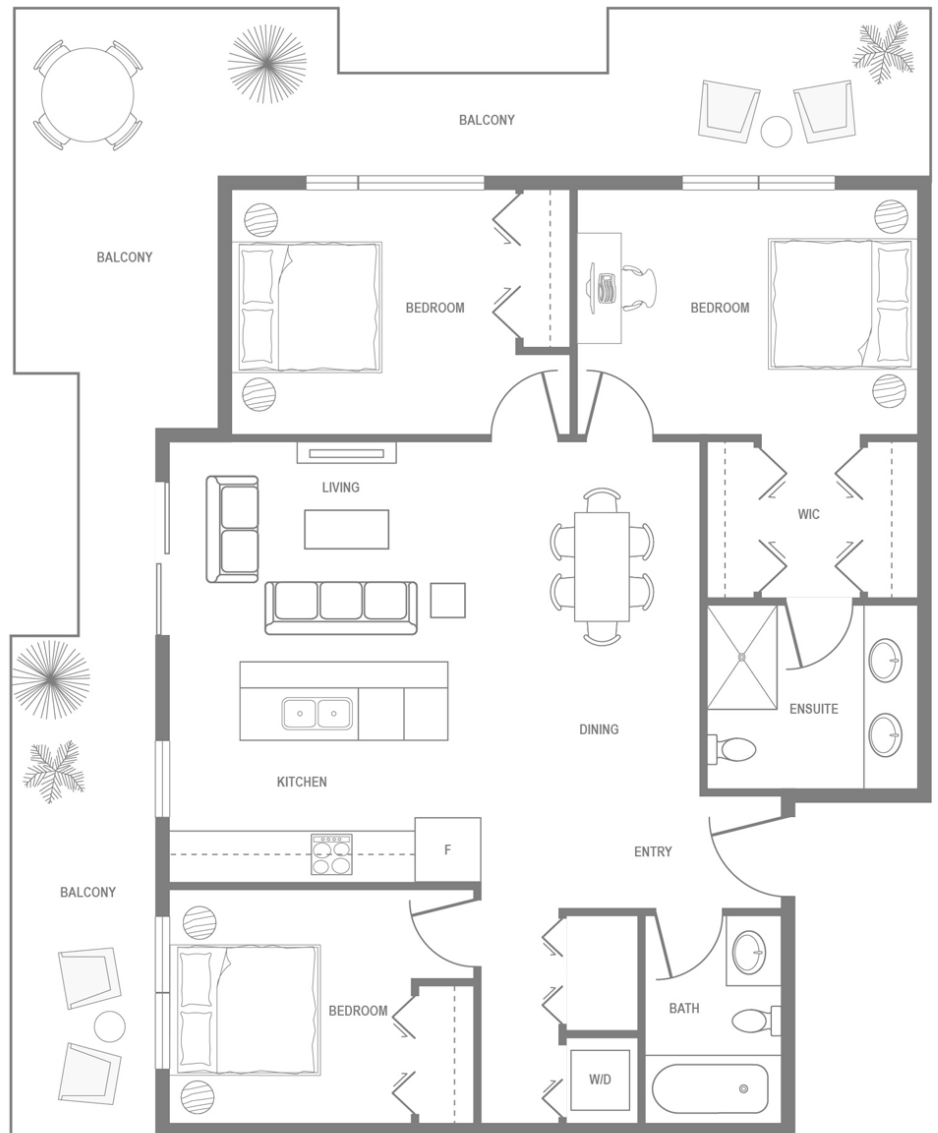

LA RIVIERE
MAPLE RIDGE

PLAN N1

3 BEDROOMS , 2 BATHROOMS
TOTAL AREA: 1091 SQ FT

2nd FLOOR

LIVEATLARIVIERE.COM

The developer reserves the right to make changes to floor plans, project design, specifications, finishes and features. Renderings, views and layouts shown are for general illustration purposes only and should not be relied upon to accurately represent the actual views that may be available or the actual completed building. This is not an offering for sale. An offering for sale can only be made by way of disclosure statement E.80.E.

LA RIVIERE
MAPLE RIDGE

PLAN N2

3 BEDROOMS , 2 BATHROOMS
TOTAL AREA: 1091 SQ FT

3rd - 5th FLOOR

LIVEATLARIVIERE.COM

The developer reserves the right to make changes to floor plans, project design, specifications, finishes and features. Renderings, views and layouts shown are for general illustration purposes only and should not be relied upon to accurately represent the actual views that may be available or the actual completed building. This is not an offering for sale. An offering for sale can only be made by way of disclosure statement E.80.E.

LA RIVIERE
MAPLE RIDGE

PLAN V

3 BEDROOMS , 2 BATHROOMS
TOTAL AREA: 998 SQ FT

6th FLOOR

LIVEATLARIVIERE.COM

The developer reserves the right to make changes to floor plans, project design, specifications, finishes and features. Renderings, views and layouts shown are for general illustration purposes only and should not be relied upon to accurately represent the actual views that may be available or the actual completed building. This is not an offering for sale. An offering for sale can only be made by way of disclosure statement E.80.E.