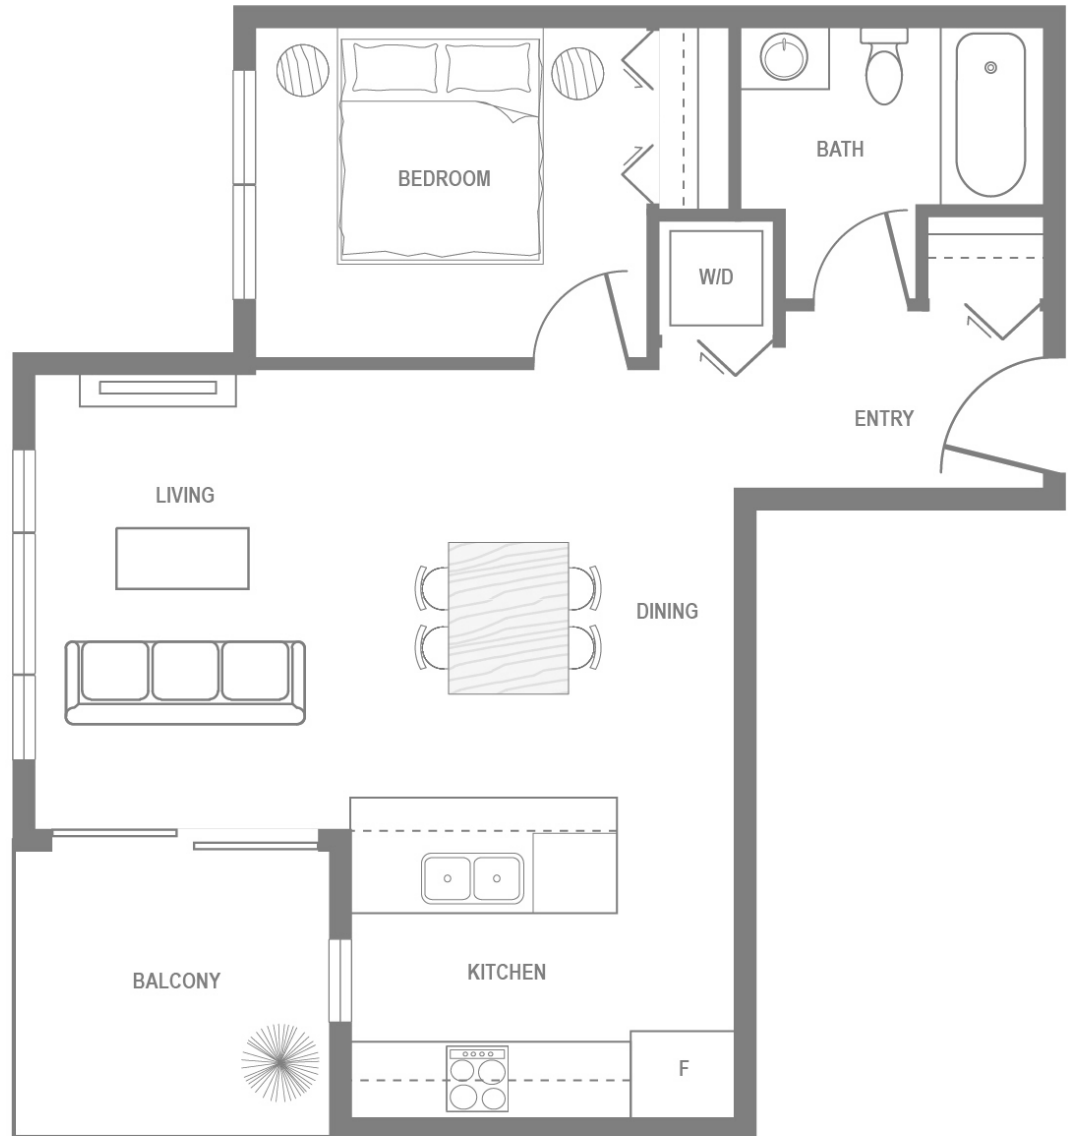

LA RIVIERE
MAPLE RIDGE

PLAN E1

1 BEDROOM , 1 BATHROOM
TOTAL AREA: 639 SQ FT

1st FLOOR

LIVEATLARIVIERE.COM

The developer reserves the right to make changes to floor plans, project design, specifications, finishes and features. Renderings, views and layouts shown are for general illustration purposes only and should not be relied upon to accurately represent the actual views that may be available or the actual completed building. This is not an offering for sale. An offering for sale can only be made by way of disclosure statement E.80.E.

LA RIVIERE
MAPLE RIDGE

PLAN E2

1 BEDROOM , 1 BATHROOM
TOTAL AREA: 639 SQ FT

2nd FLOOR

3rd - 5th FLOOR

6th FLOOR

LIVEATLARIVIERE.COM

The developer reserves the right to make changes to floor plans, project design, specifications, finishes and features. Renderings, views and layouts shown are for general illustration purposes only and should not be relied upon to accurately represent the actual views that may be available or the actual completed building. This is not an offering for sale. An offering for sale can only be made by way of disclosure statement E.80.E.

LA RIVIERE
MAPLE RIDGE

PLAN G1

1 BEDROOM , 1 BATHROOM
TOTAL AREA: 585 SQ FT

1st FLOOR

LIVEATLARIVIERE.COM

The developer reserves the right to make changes to floor plans, project design, specifications, finishes and features. Renderings, views and layouts shown are for general illustration purposes only and should not be relied upon to accurately represent the actual views that may be available or the actual completed building. This is not an offering for sale. An offering for sale can only be made by way of disclosure statement E.80.E.