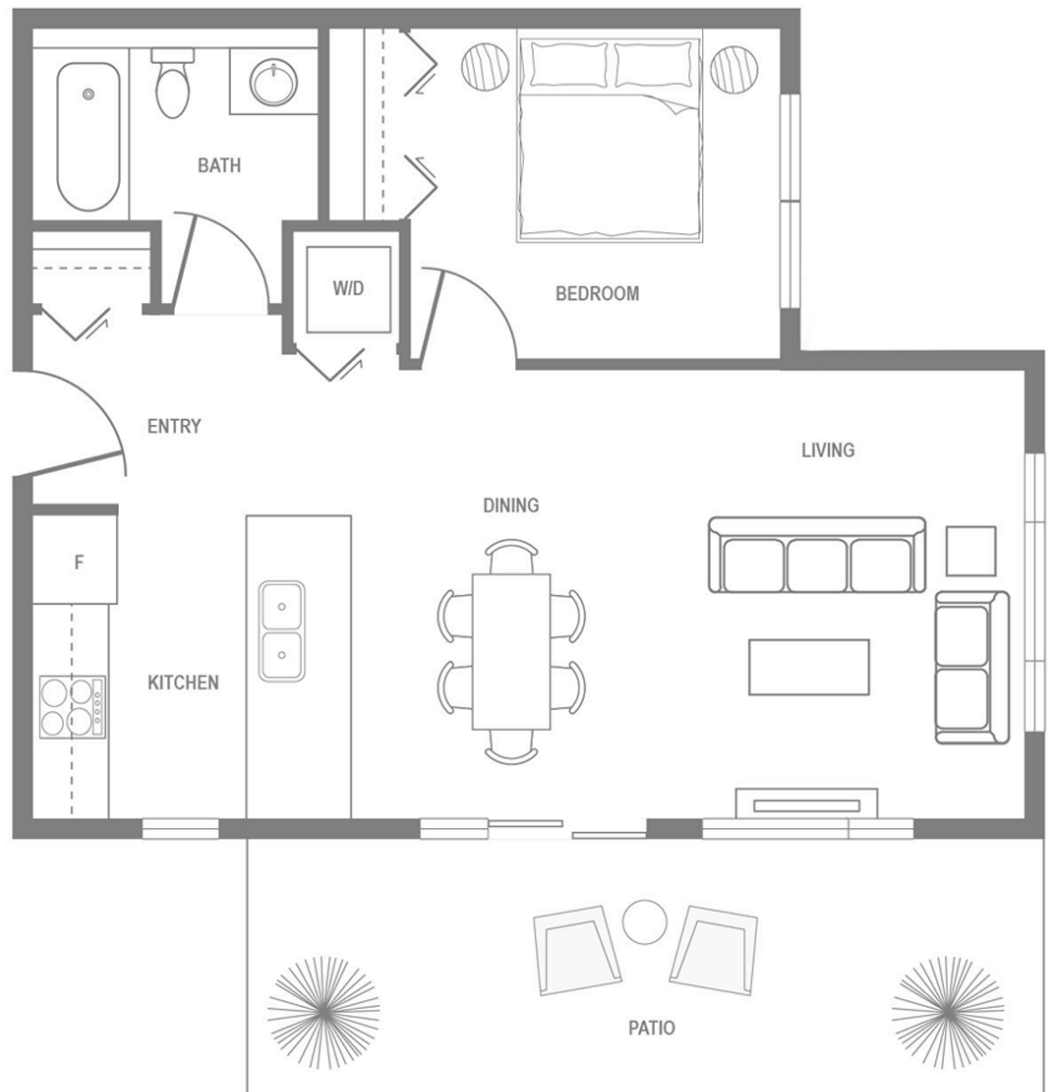

LA RIVIERE
MAPLE RIDGE

PLAN B1

1 BEDROOM , 1 BATHROOM
TOTAL AREA: 609 SQ FT

LIVEATLARIVIERE.COM

The developer reserves the right to make changes to floor plans, project design, specifications, finishes and features. Renderings, views and layouts shown are for general illustration purposes only and should not be relied upon to accurately represent the actual views that may be available or the actual completed building. This is not an offering for sale. An offering for sale can only be made by way of disclosure statement E.80.E.

LA RIVIERE
MAPLE RIDGE

PLAN B2

1 BEDROOM , 1 BATHROOM
TOTAL AREA: 609 SQ FT

2nd FLOOR

3rd - 5th FLOOR

6th FLOOR

LIVEATLARIVIERE.COM

The developer reserves the right to make changes to floor plans, project design, specifications, finishes and features. Renderings, views and layouts shown are for general illustration purposes only and should not be relied upon to accurately represent the actual views that may be available or the actual completed building. This is not an offering for sale. An offering for sale can only be made by way of disclosure statement E.80.E.

LA RIVIERE
MAPLE RIDGE

PLAN E1

1 BEDROOM , 1 BATHROOM
TOTAL AREA: 639 SQ FT

1st FLOOR

LIVEATLARIVIERE.COM

The developer reserves the right to make changes to floor plans, project design, specifications, finishes and features. Renderings, views and layouts shown are for general illustration purposes only and should not be relied upon to accurately represent the actual views that may be available or the actual completed building. This is not an offering for sale. An offering for sale can only be made by way of disclosure statement E.80.E.