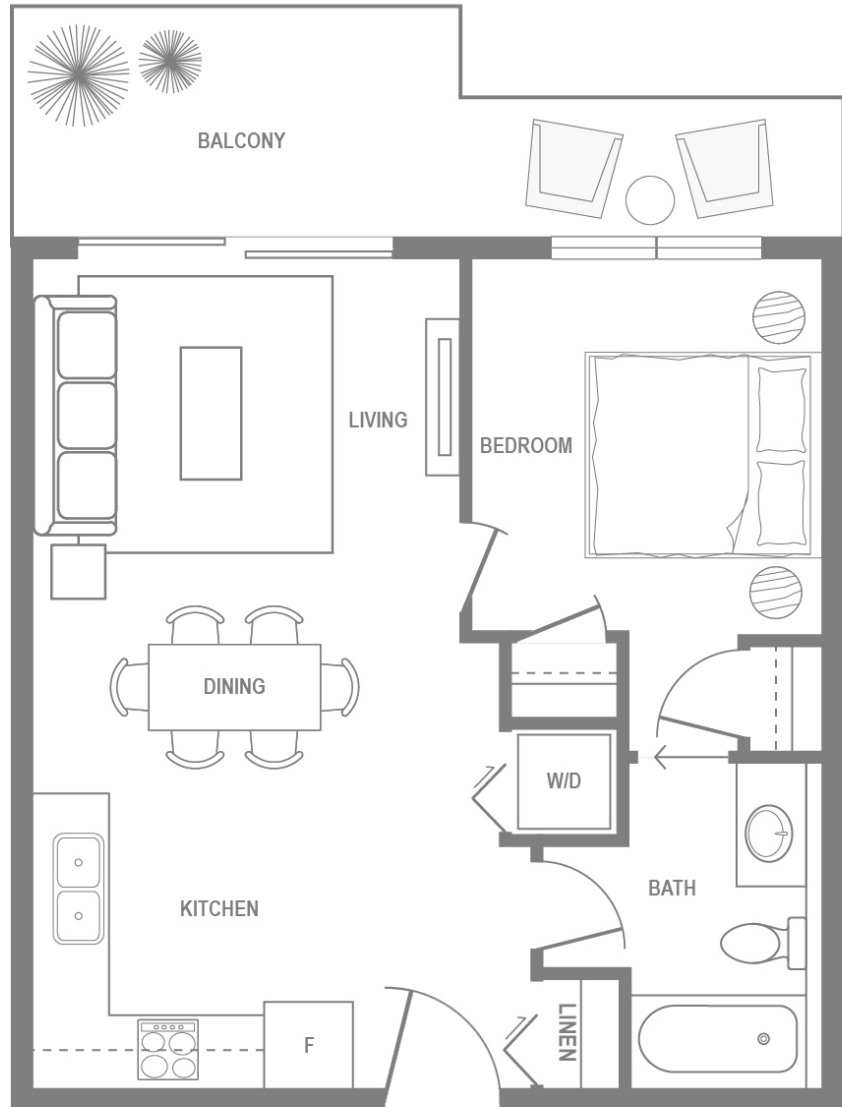

LA RIVIERE
MAPLE RIDGE

PLAN P

1 BEDROOM , 1 BATHROOM
TOTAL AREA: 671 SQ FT

LIVEATLARIVIERE.COM

The developer reserves the right to make changes to floor plans, project design, specifications, finishes and features. Renderings, views and layouts shown are for general illustration purposes only and should not be relied upon to accurately represent the actual views that may be available or the actual completed building. This is not an offering for sale. An offering for sale can only be made by way of disclosure statement E.80.E.

LA RIVIERE
MAPLE RIDGE

PLAN S

1 BEDROOM , 1 BATHROOM
TOTAL AREA: 552 SQ FT

LIVEATLARIVIERE.COM

The developer reserves the right to make changes to floor plans, project design, specifications, finishes and features. Renderings, views and layouts shown are for general illustration purposes only and should not be relied upon to accurately represent the actual views that may be available or the actual completed building. This is not an offering for sale. An offering for sale can only be made by way of disclosure statement E.80.E.

LA RIVIERE
MAPLE RIDGE

PLAN U

1 BEDROOM , 1 BATHROOM
TOTAL AREA: 551 SQ FT

LIVEATLARIVIERE.COM

The developer reserves the right to make changes to floor plans, project design, specifications, finishes and features. Renderings, views and layouts shown are for general illustration purposes only and should not be relied upon to accurately represent the actual views that may be available or the actual completed building. This is not an offering for sale. An offering for sale can only be made by way of disclosure statement E.80.E.