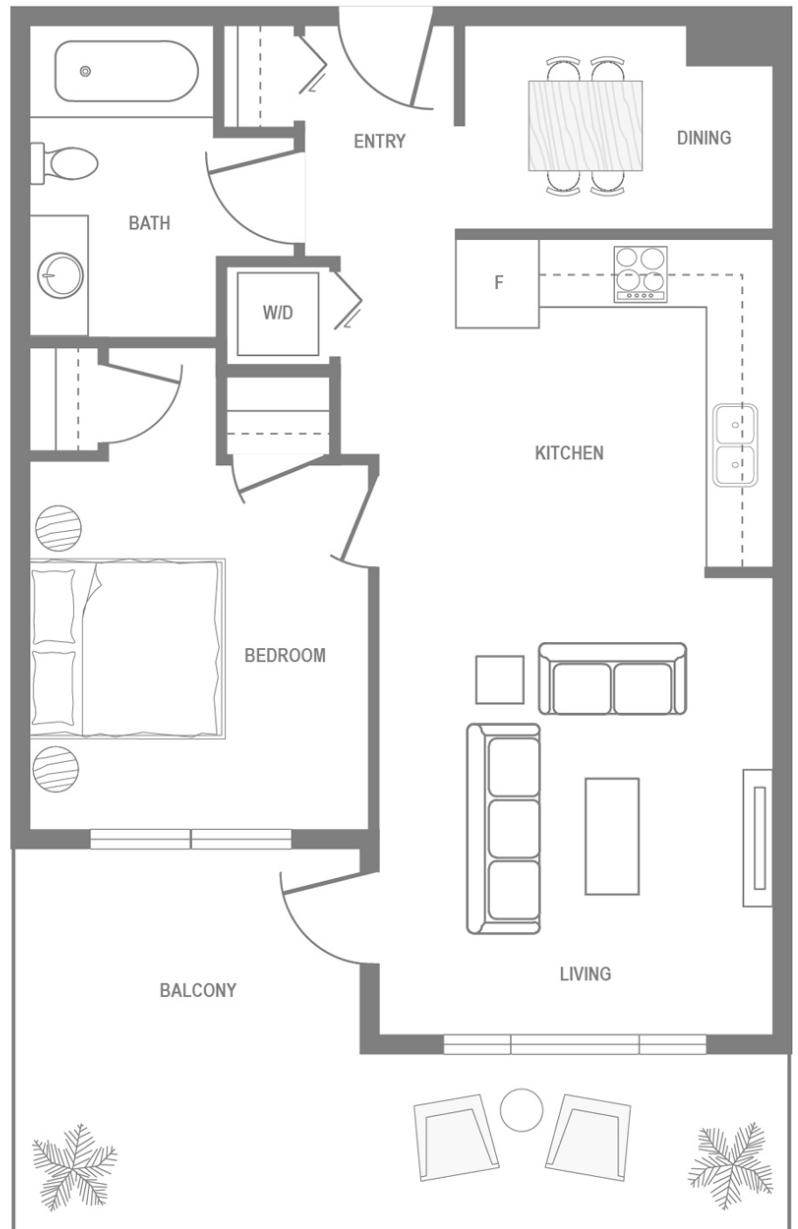

LA RIVIERE
MAPLE RIDGE

PLAN B1

1 BEDROOM , 1 BATHROOM
TOTAL AREA: 609 SQ FT

LIVEATLARIVIERE.COM

The developer reserves the right to make changes to floor plans, project design, specifications, finishes and features. Renderings, views and layouts shown are for general illustration purposes only and should not be relied upon to accurately represent the actual views that may be available or the actual completed building. This is not an offering for sale. An offering for sale can only be made by way of disclosure statement E.80.E.

LA RIVIERE
MAPLE RIDGE

PLAN B2

1 BEDROOM , 1 BATHROOM
TOTAL AREA: 609 SQ FT

2nd FLOOR

3rd - 5th FLOOR

6th FLOOR

LIVEATLARIVIERE.COM

The developer reserves the right to make changes to floor plans, project design, specifications, finishes and features. Renderings, views and layouts shown are for general illustration purposes only and should not be relied upon to accurately represent the actual views that may be available or the actual completed building. This is not an offering for sale. An offering for sale can only be made by way of disclosure statement E.80.E.

LA RIVIERE
MAPLE RIDGE

PLAN E1

1 BEDROOM , 1 BATHROOM
TOTAL AREA: 639 SQ FT

1st FLOOR

LIVEATLARIVIERE.COM

The developer reserves the right to make changes to floor plans, project design, specifications, finishes and features. Renderings, views and layouts shown are for general illustration purposes only and should not be relied upon to accurately represent the actual views that may be available or the actual completed building. This is not an offering for sale. An offering for sale can only be made by way of disclosure statement E.80.E.