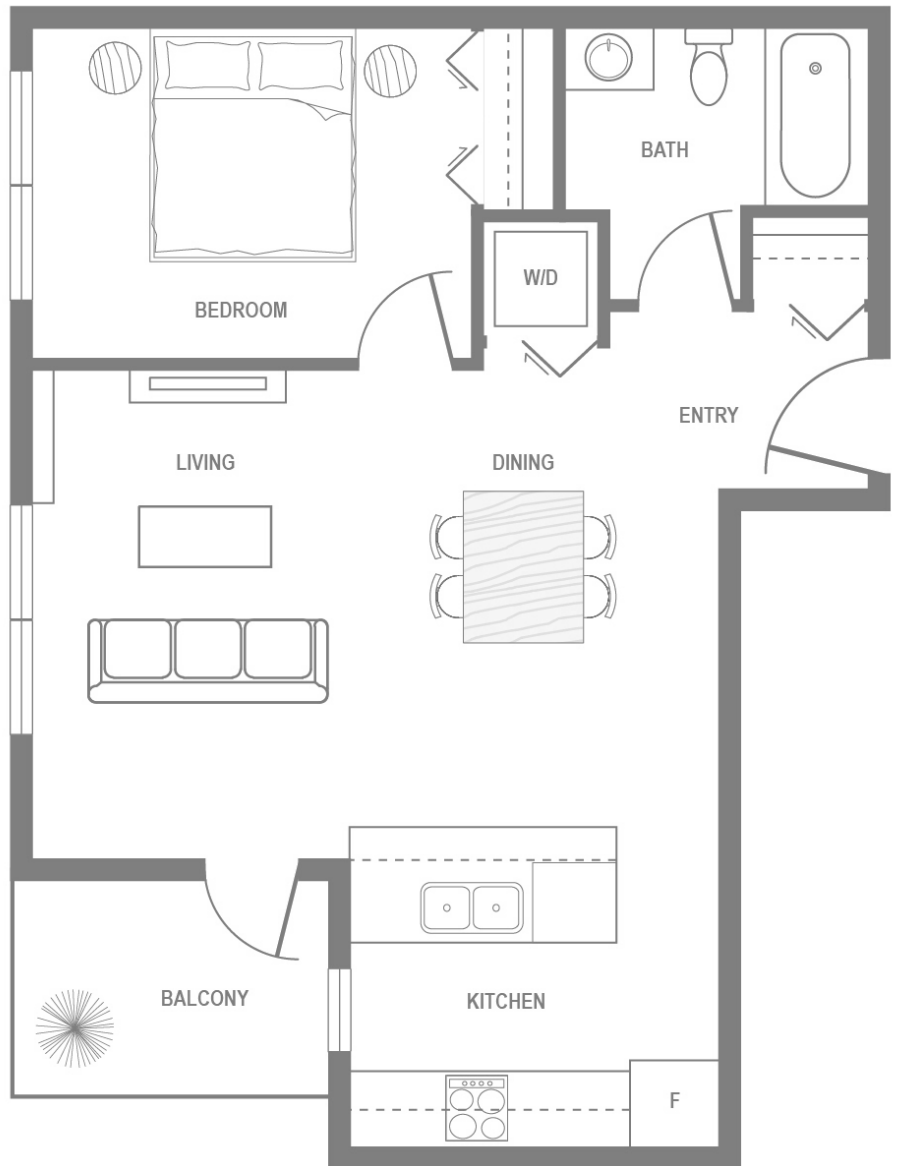

LA RIVIERE
MAPLE RIDGE

PLAN G1

1 BEDROOM , 1 BATHROOM
TOTAL AREA: 585 SQ FT

1st FLOOR

LIVEATLARIVIERE.COM

The developer reserves the right to make changes to floor plans, project design, specifications, finishes and features. Renderings, views and layouts shown are for general illustration purposes only and should not be relied upon to accurately represent the actual views that may be available or the actual completed building. This is not an offering for sale. An offering for sale can only be made by way of disclosure statement E.80.E.

LA RIVIERE
MAPLE RIDGE

PLAN G2

1 BEDROOM , 1 BATHROOM
TOTAL AREA: 585 SQ FT

LIVEATLARIVIERE.COM

The developer reserves the right to make changes to floor plans, project design, specifications, finishes and features. Renderings, views and layouts shown are for general illustration purposes only and should not be relied upon to accurately represent the actual views that may be available or the actual completed building. This is not an offering for sale. An offering for sale can only be made by way of disclosure statement E.80.E.

LA RIVIERE
MAPLE RIDGE

PLAN G3

1 BEDROOM , 1 BATHROOM
TOTAL AREA: 585 SQ FT

3rd - 5th FLOOR

6th FLOOR

LIVEATLARIVIERE.COM

The developer reserves the right to make changes to floor plans, project design, specifications, finishes and features. Renderings, views and layouts shown are for general illustration purposes only and should not be relied upon to accurately represent the actual views that may be available or the actual completed building. This is not an offering for sale. An offering for sale can only be made by way of disclosure statement E.80.E.