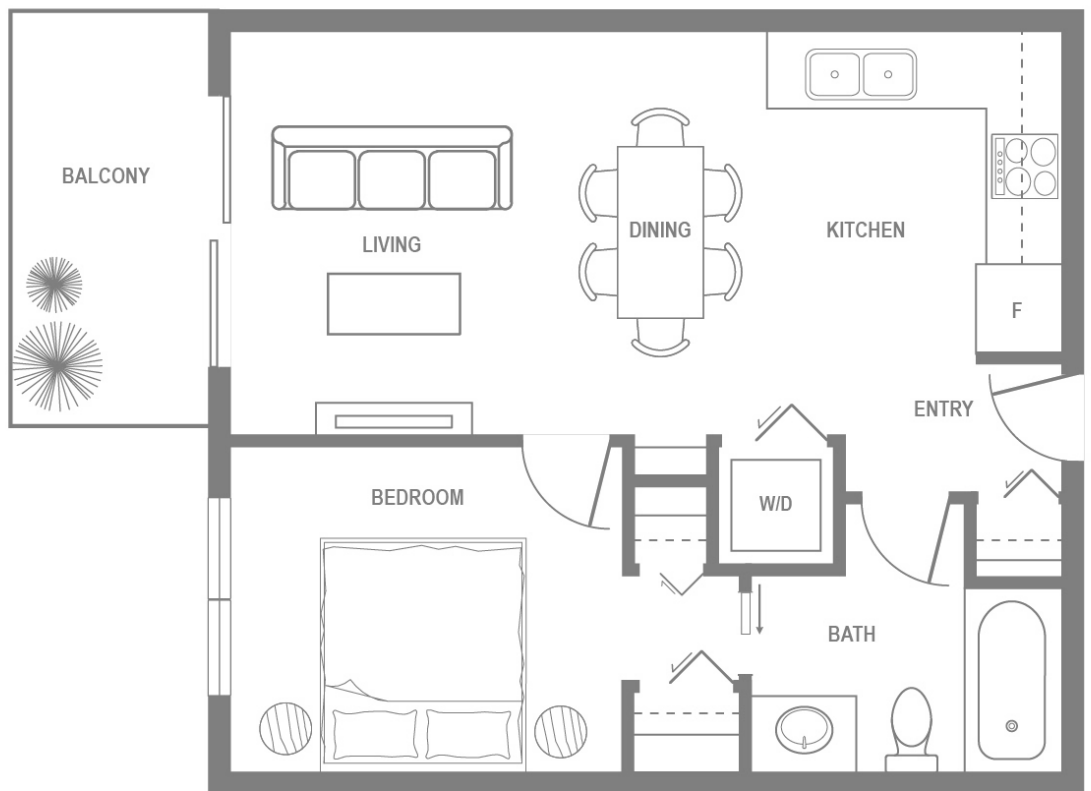

LA RIVIERE
MAPLE RIDGE

PLAN S

1 BEDROOM , 1 BATHROOM
TOTAL AREA: 552 SQ FT

LIVEATLARIVIERE.COM

The developer reserves the right to make changes to floor plans, project design, specifications, finishes and features. Renderings, views and layouts shown are for general illustration purposes only and should not be relied upon to accurately represent the actual views that may be available or the actual completed building. This is not an offering for sale. An offering for sale can only be made by way of disclosure statement E.80.E.

LA RIVIERE
MAPLE RIDGE

PLAN U

1 BEDROOM , 1 BATHROOM
TOTAL AREA: 551 SQ FT

LIVEATLARIVIERE.COM

The developer reserves the right to make changes to floor plans, project design, specifications, finishes and features. Renderings, views and layouts shown are for general illustration purposes only and should not be relied upon to accurately represent the actual views that may be available or the actual completed building. This is not an offering for sale. An offering for sale can only be made by way of disclosure statement E.80.E.

LA RIVIERE
MAPLE RIDGE

PLAN W

1 BEDROOM , 1 BATHROOM
TOTAL AREA: 517 SQ FT

6th FLOOR

LIVEATLARIVIERE.COM

The developer reserves the right to make changes to floor plans, project design, specifications, finishes and features. Renderings, views and layouts shown are for general illustration purposes only and should not be relied upon to accurately represent the actual views that may be available or the actual completed building. This is not an offering for sale. An offering for sale can only be made by way of disclosure statement E.80.E.