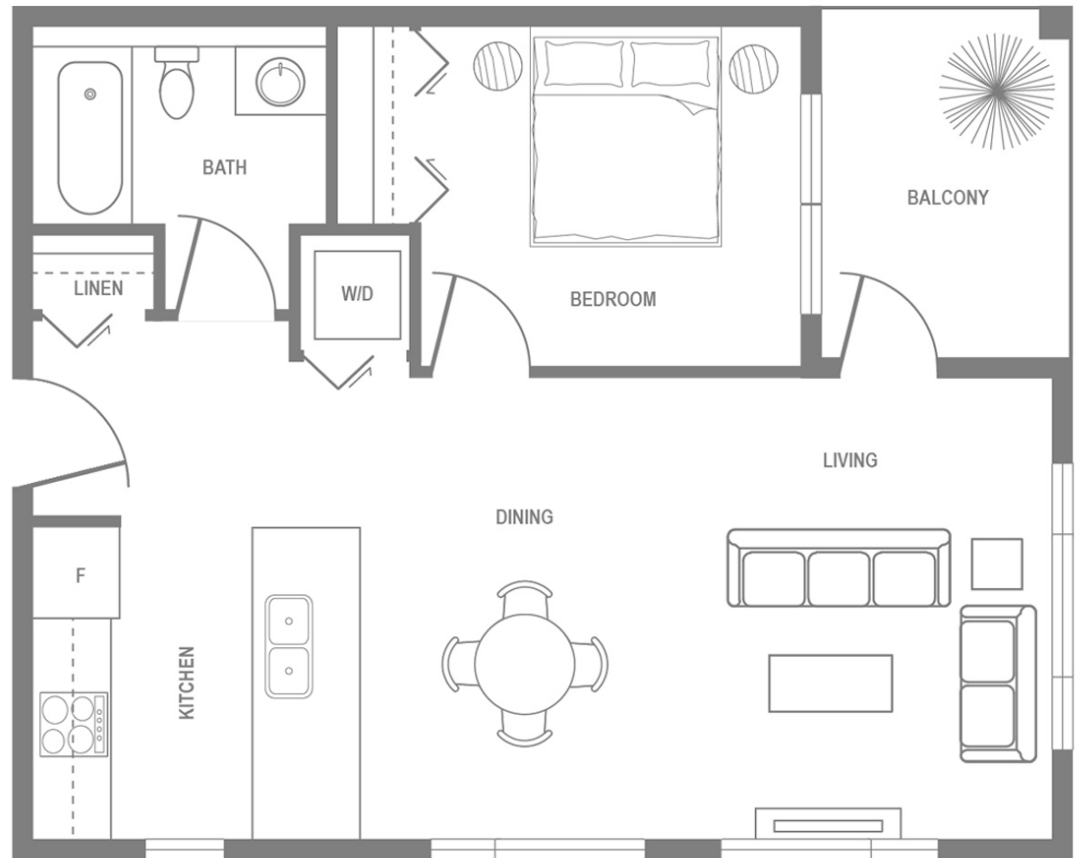

LA RIVIERE
MAPLE RIDGE

PLAN B1

1 BEDROOM , 1 BATHROOM
TOTAL AREA: 609 SQ FT

LIVEATLARIVIERE.COM

The developer reserves the right to make changes to floor plans, project design, specifications, finishes and features. Renderings, views and layouts shown are for general illustration purposes only and should not be relied upon to accurately represent the actual views that may be available or the actual completed building. This is not an offering for sale. An offering for sale can only be made by way of disclosure statement E.80.E.

LA RIVIERE
MAPLE RIDGE

PLAN B2

1 BEDROOM , 1 BATHROOM
TOTAL AREA: 609 SQ FT

2nd FLOOR

3rd - 5th FLOOR

6th FLOOR

LIVEATLARIVIERE.COM

The developer reserves the right to make changes to floor plans, project design, specifications, finishes and features. Renderings, views and layouts shown are for general illustration purposes only and should not be relied upon to accurately represent the actual views that may be available or the actual completed building. This is not an offering for sale. An offering for sale can only be made by way of disclosure statement E.80.E.

LA RIVIERE
MAPLE RIDGE

PLAN E1

1 BEDROOM , 1 BATHROOM
TOTAL AREA: 639 SQ FT

1st FLOOR

LIVEATLARIVIERE.COM

The developer reserves the right to make changes to floor plans, project design, specifications, finishes and features. Renderings, views and layouts shown are for general illustration purposes only and should not be relied upon to accurately represent the actual views that may be available or the actual completed building. This is not an offering for sale. An offering for sale can only be made by way of disclosure statement E.80.E.