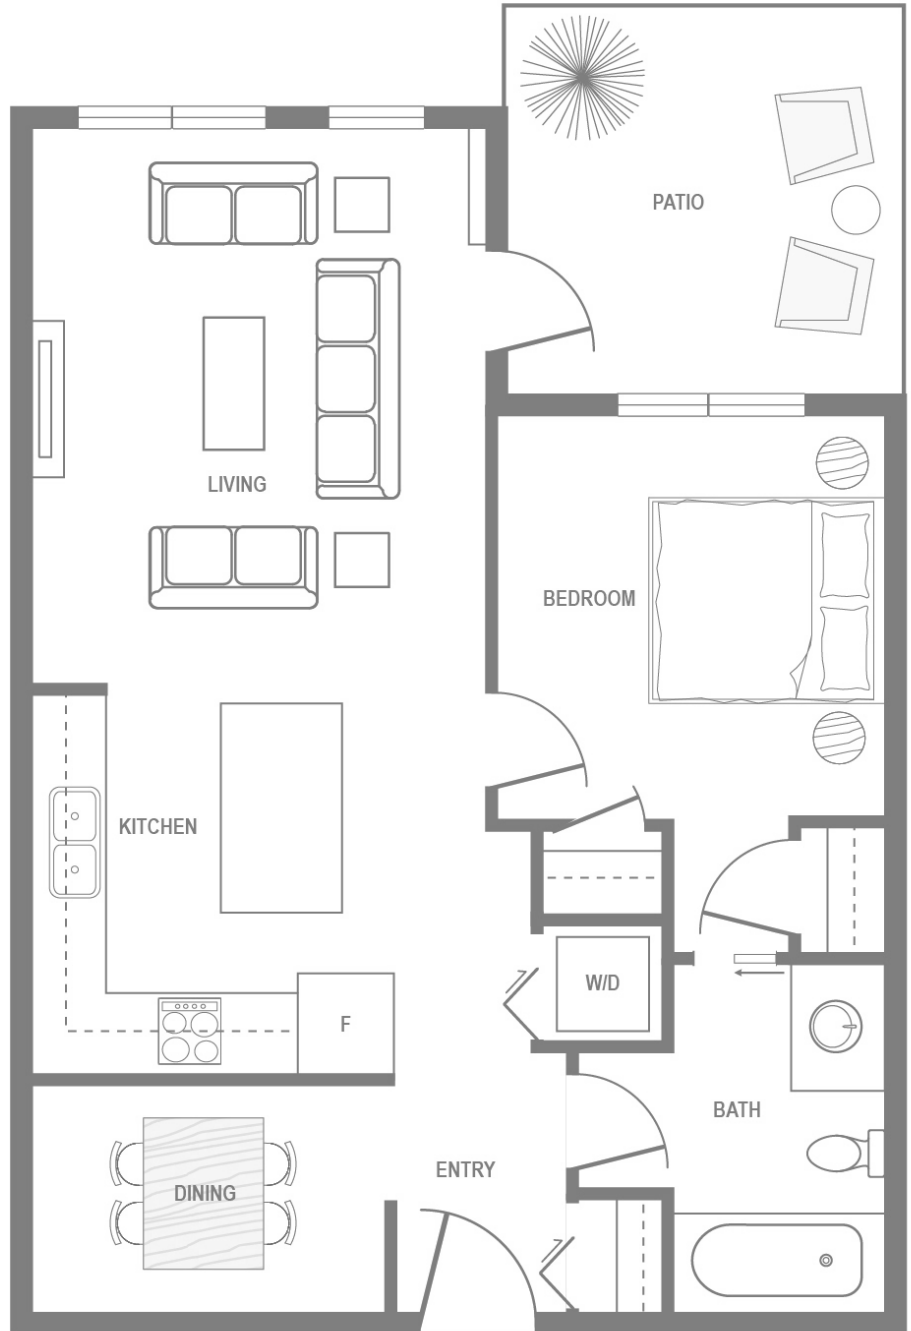

LA RIVIERE
MAPLE RIDGE

PLAN G3

1 BEDROOM , 1 BATHROOM
TOTAL AREA: 585 SQ FT

3rd - 5th FLOOR

6th FLOOR

LIVEATLARIVIERE.COM

The developer reserves the right to make changes to floor plans, project design, specifications, finishes and features. Renderings, views and layouts shown are for general illustration purposes only and should not be relied upon to accurately represent the actual views that may be available or the actual completed building. This is not an offering for sale. An offering for sale can only be made by way of disclosure statement E.80.E.

LA RIVIERE
MAPLE RIDGE

PLAN K

1 BEDROOM , 1 BATHROOM
TOTAL AREA: 613 SQ FT

1st FLOOR

LIVEATLARIVIERE.COM

The developer reserves the right to make changes to floor plans, project design, specifications, finishes and features. Renderings, views and layouts shown are for general illustration purposes only and should not be relied upon to accurately represent the actual views that may be available or the actual completed building. This is not an offering for sale. An offering for sale can only be made by way of disclosure statement E.80.E.

LA RIVIERE
MAPLE RIDGE

PLAN L1

1 BEDROOM , 1 BATHROOM
TOTAL AREA: 643 SQ FT

2nd FLOOR

LIVEATLARIVIERE.COM

The developer reserves the right to make changes to floor plans, project design, specifications, finishes and features. Renderings, views and layouts shown are for general illustration purposes only and should not be relied upon to accurately represent the actual views that may be available or the actual completed building. This is not an offering for sale. An offering for sale can only be made by way of disclosure statement E.80.E.