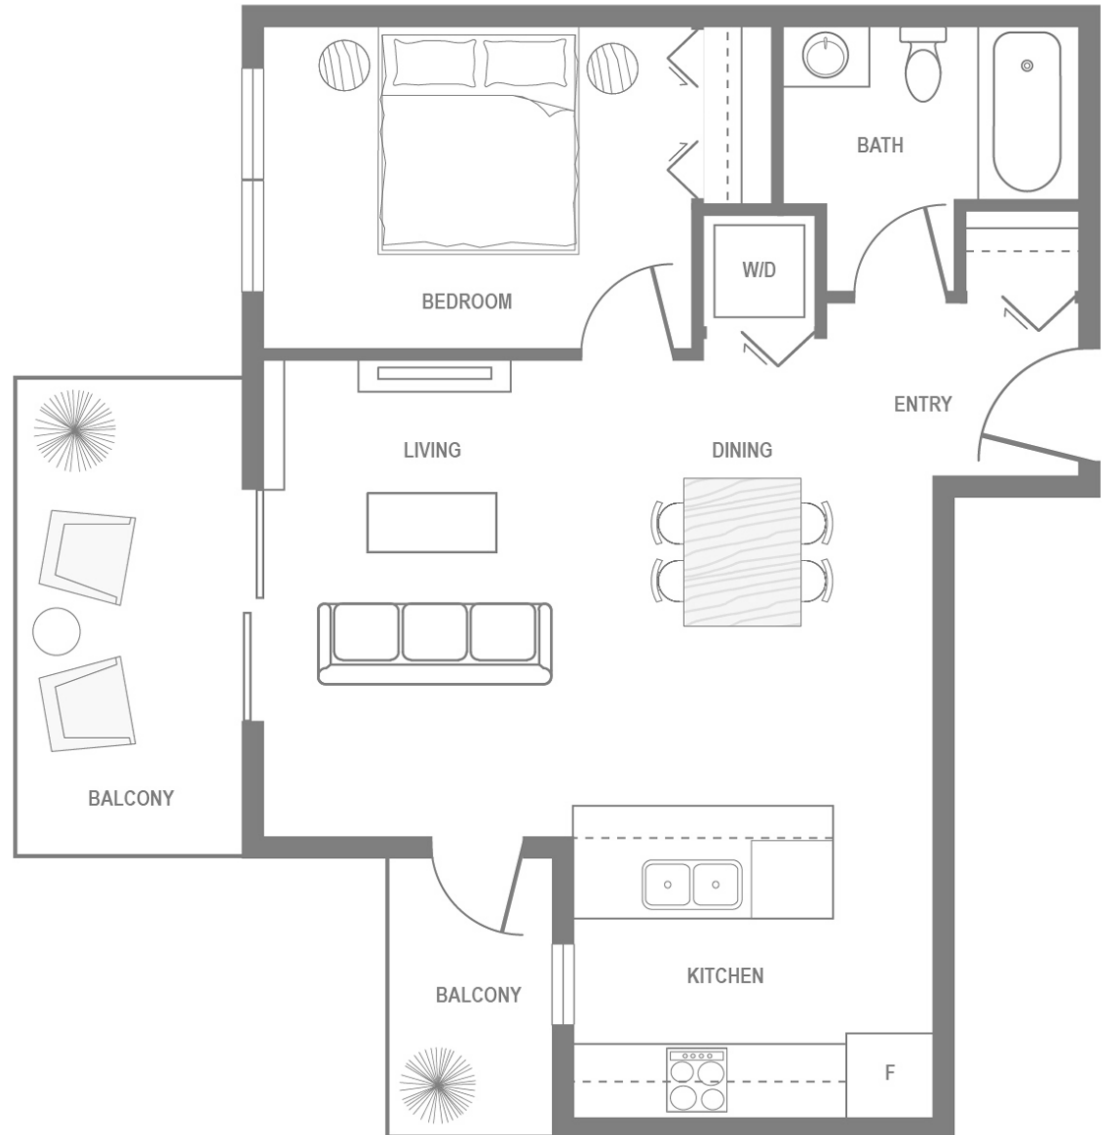

LA RIVIERE
MAPLE RIDGE

PLAN G1

1 BEDROOM , 1 BATHROOM
TOTAL AREA: 585 SQ FT

1st FLOOR

LIVEATLARIVIERE.COM

The developer reserves the right to make changes to floor plans, project design, specifications, finishes and features. Renderings, views and layouts shown are for general illustration purposes only and should not be relied upon to accurately represent the actual views that may be available or the actual completed building. This is not an offering for sale. An offering for sale can only be made by way of disclosure statement E.80.E.

LA RIVIERE
MAPLE RIDGE

PLAN G2

1 BEDROOM , 1 BATHROOM
TOTAL AREA: 585 SQ FT

LIVEATLARIVIERE.COM

The developer reserves the right to make changes to floor plans, project design, specifications, finishes and features. Renderings, views and layouts shown are for general illustration purposes only and should not be relied upon to accurately represent the actual views that may be available or the actual completed building. This is not an offering for sale. An offering for sale can only be made by way of disclosure statement E.80.E.