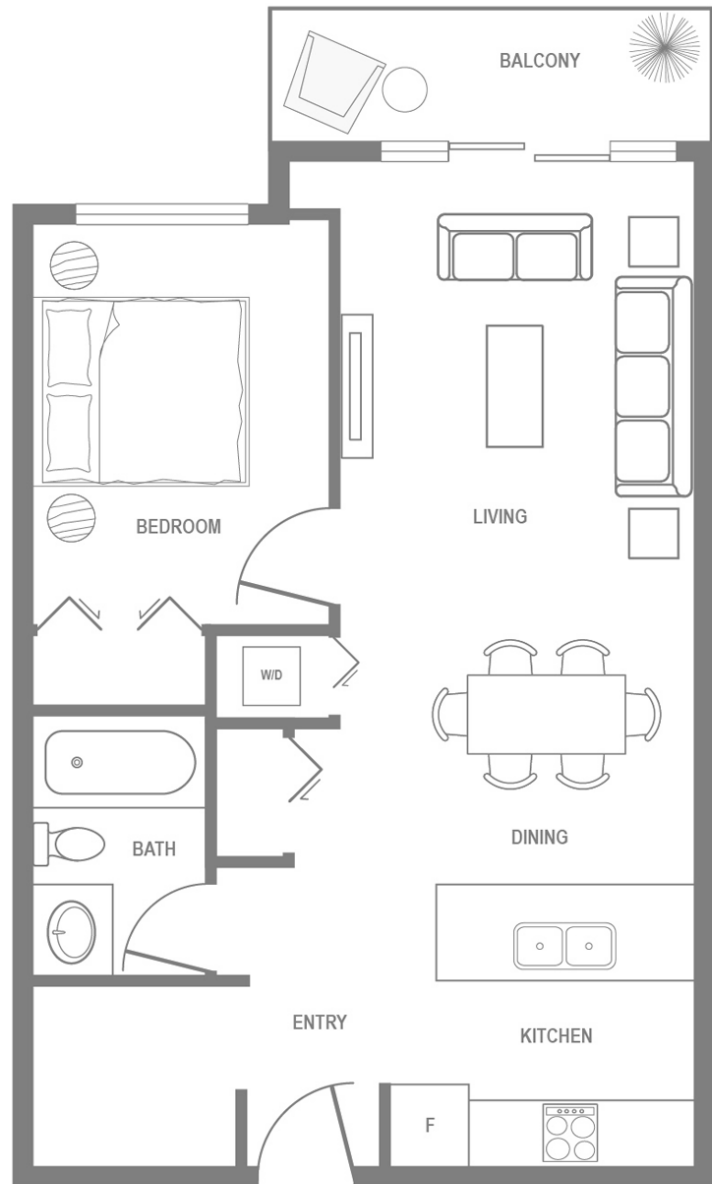

LA RIVIERE
MAPLE RIDGE

PLAN G2

1 BEDROOM , 1 BATHROOM
TOTAL AREA: 585 SQ FT

LIVEATLARIVIERE.COM

The developer reserves the right to make changes to floor plans, project design, specifications, finishes and features. Renderings, views and layouts shown are for general illustration purposes only and should not be relied upon to accurately represent the actual views that may be available or the actual completed building. This is not an offering for sale. An offering for sale can only be made by way of disclosure statement E.80.E.

LA RIVIERE
MAPLE RIDGE

PLAN G3

1 BEDROOM , 1 BATHROOM
TOTAL AREA: 585 SQ FT

3rd - 5th FLOOR

6th FLOOR

LIVEATLARIVIERE.COM

The developer reserves the right to make changes to floor plans, project design, specifications, finishes and features. Renderings, views and layouts shown are for general illustration purposes only and should not be relied upon to accurately represent the actual views that may be available or the actual completed building. This is not an offering for sale. An offering for sale can only be made by way of disclosure statement E.80.E.

LA RIVIERE
MAPLE RIDGE

PLAN K

1 BEDROOM , 1 BATHROOM
TOTAL AREA: 613 SQ FT

1st FLOOR

LIVEATLARIVIERE.COM

The developer reserves the right to make changes to floor plans, project design, specifications, finishes and features. Renderings, views and layouts shown are for general illustration purposes only and should not be relied upon to accurately represent the actual views that may be available or the actual completed building. This is not an offering for sale. An offering for sale can only be made by way of disclosure statement E.80.E.