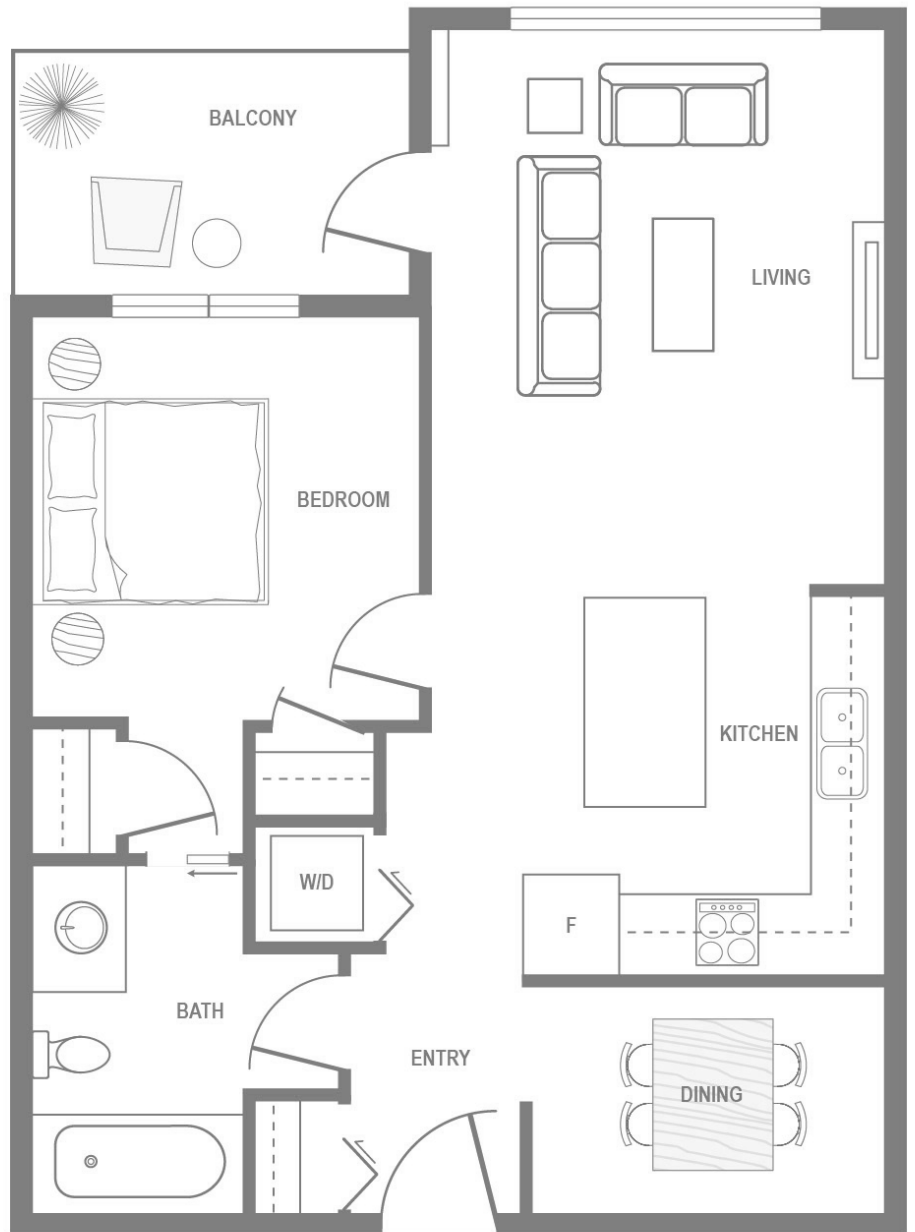

LA RIVIERE
MAPLE RIDGE

PLAN L1

1 BEDROOM , 1 BATHROOM
TOTAL AREA: 643 SQ FT

2nd FLOOR

LIVEATLARIVIERE.COM

The developer reserves the right to make changes to floor plans, project design, specifications, finishes and features. Renderings, views and layouts shown are for general illustration purposes only and should not be relied upon to accurately represent the actual views that may be available or the actual completed building. This is not an offering for sale. An offering for sale can only be made by way of disclosure statement E.80.E.

LA RIVIERE
MAPLE RIDGE

PLAN L2

1 BEDROOM , 1 BATHROOM
TOTAL AREA: 643 SQ FT

2nd FLOOR

3rd - 5th FLOOR

LIVEATLARIVIERE.COM

The developer reserves the right to make changes to floor plans, project design, specifications, finishes and features. Renderings, views and layouts shown are for general illustration purposes only and should not be relied upon to accurately represent the actual views that may be available or the actual completed building. This is not an offering for sale. An offering for sale can only be made by way of disclosure statement E.80.E.

LA RIVIERE
MAPLE RIDGE

PLAN L3

1 BEDROOM , 1 BATHROOM
TOTAL AREA: 643 SQ FT

3rd - 5th FLOOR

LIVEATLARIVIERE.COM

The developer reserves the right to make changes to floor plans, project design, specifications, finishes and features. Renderings, views and layouts shown are for general illustration purposes only and should not be relied upon to accurately represent the actual views that may be available or the actual completed building. This is not an offering for sale. An offering for sale can only be made by way of disclosure statement E.80.E.