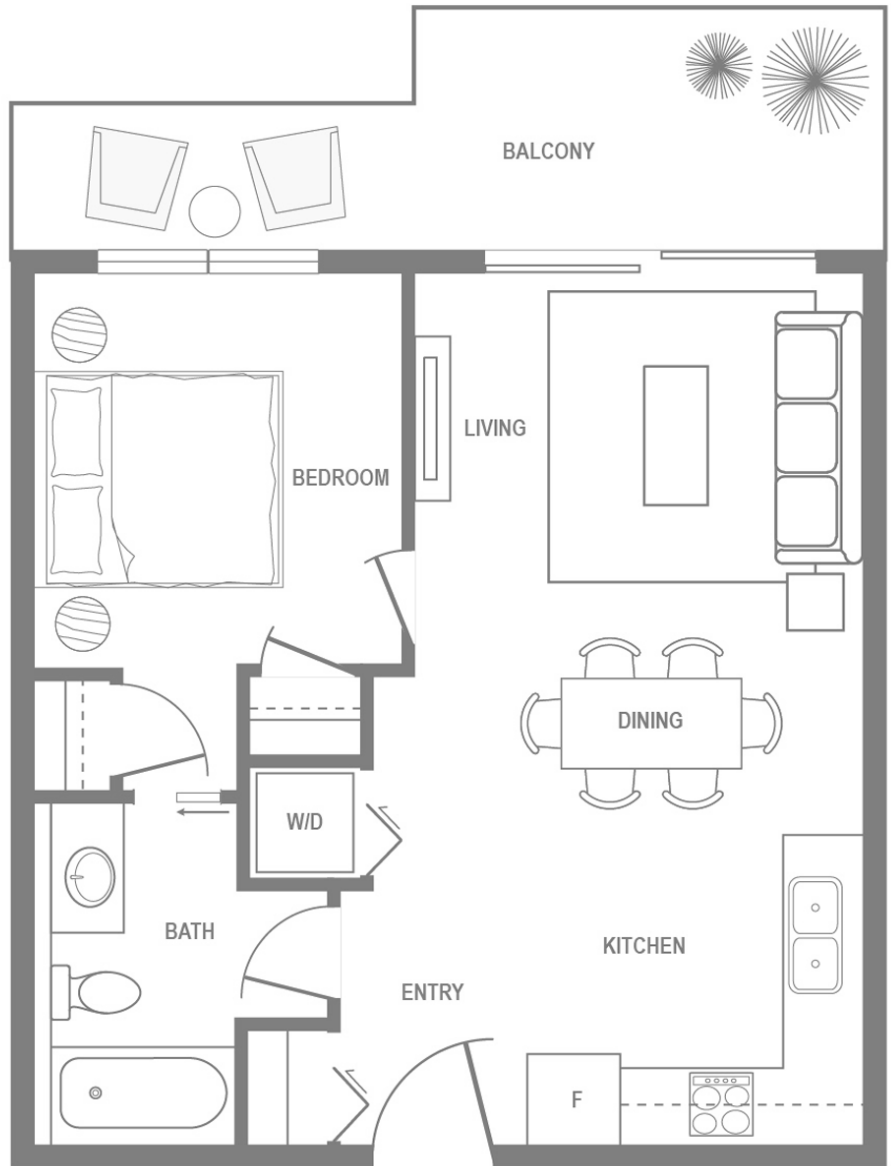

LA RIVIERE
MAPLE RIDGE

PLAN P

1 BEDROOM , 1 BATHROOM
TOTAL AREA: 671 SQ FT

LIVEATLARIVIERE.COM

The developer reserves the right to make changes to floor plans, project design, specifications, finishes and features. Renderings, views and layouts shown are for general illustration purposes only and should not be relied upon to accurately represent the actual views that may be available or the actual completed building. This is not an offering for sale. An offering for sale can only be made by way of disclosure statement E.80.E.

LA RIVIERE
MAPLE RIDGE

PLAN S

1 BEDROOM , 1 BATHROOM
TOTAL AREA: 552 SQ FT

LIVEATLARIVIERE.COM

The developer reserves the right to make changes to floor plans, project design, specifications, finishes and features. Renderings, views and layouts shown are for general illustration purposes only and should not be relied upon to accurately represent the actual views that may be available or the actual completed building. This is not an offering for sale. An offering for sale can only be made by way of disclosure statement E.80.E.