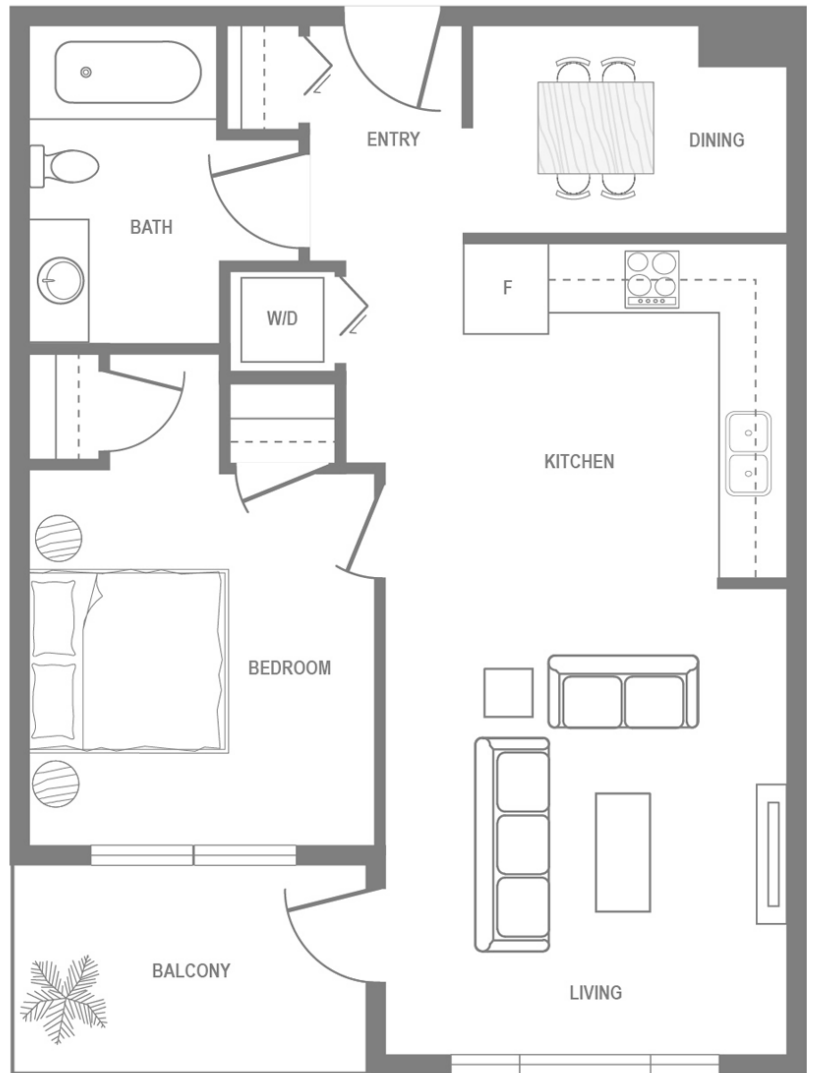

LA RIVIERE
MAPLE RIDGE

PLAN B2

1 BEDROOM , 1 BATHROOM
TOTAL AREA: 609 SQ FT

2nd FLOOR

3rd - 5th FLOOR

6th FLOOR

LIVEATLARIVIERE.COM

The developer reserves the right to make changes to floor plans, project design, specifications, finishes and features. Renderings, views and layouts shown are for general illustration purposes only and should not be relied upon to accurately represent the actual views that may be available or the actual completed building. This is not an offering for sale. An offering for sale can only be made by way of disclosure statement E.80.E.

LA RIVIERE
MAPLE RIDGE

PLAN E1

1 BEDROOM , 1 BATHROOM
TOTAL AREA: 639 SQ FT

1st FLOOR

LIVEATLARIVIERE.COM

The developer reserves the right to make changes to floor plans, project design, specifications, finishes and features. Renderings, views and layouts shown are for general illustration purposes only and should not be relied upon to accurately represent the actual views that may be available or the actual completed building. This is not an offering for sale. An offering for sale can only be made by way of disclosure statement E.80.E.

LA RIVIERE
MAPLE RIDGE

PLAN E2

1 BEDROOM , 1 BATHROOM
TOTAL AREA: 639 SQ FT

2nd FLOOR

3rd - 5th FLOOR

6th FLOOR

LIVEATLARIVIERE.COM

The developer reserves the right to make changes to floor plans, project design, specifications, finishes and features. Renderings, views and layouts shown are for general illustration purposes only and should not be relied upon to accurately represent the actual views that may be available or the actual completed building. This is not an offering for sale. An offering for sale can only be made by way of disclosure statement E.80.E.