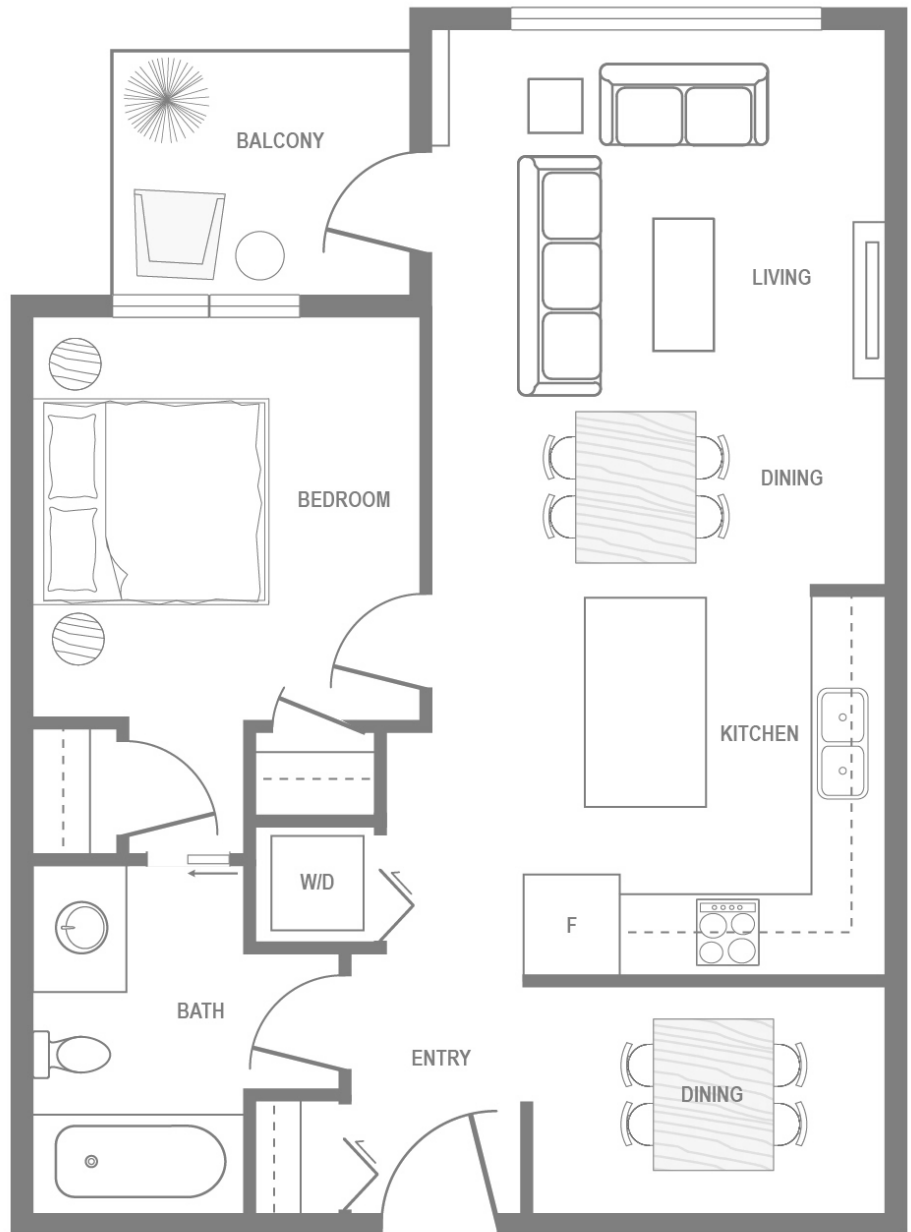

LA RIVIERE
MAPLE RIDGE

PLAN L1

1 BEDROOM , 1 BATHROOM
TOTAL AREA: 643 SQ FT

2nd FLOOR

LIVEATLARIVIERE.COM

The developer reserves the right to make changes to floor plans, project design, specifications, finishes and features. Renderings, views and layouts shown are for general illustration purposes only and should not be relied upon to accurately represent the actual views that may be available or the actual completed building. This is not an offering for sale. An offering for sale can only be made by way of disclosure statement E.80.E.

LA RIVIERE
MAPLE RIDGE

PLAN L2

1 BEDROOM , 1 BATHROOM
TOTAL AREA: 643 SQ FT

2nd FLOOR

3rd - 5th FLOOR

LIVEATLARIVIERE.COM

The developer reserves the right to make changes to floor plans, project design, specifications, finishes and features. Renderings, views and layouts shown are for general illustration purposes only and should not be relied upon to accurately represent the actual views that may be available or the actual completed building. This is not an offering for sale. An offering for sale can only be made by way of disclosure statement E.80.E.

LA RIVIERE
MAPLE RIDGE

PLAN L3

1 BEDROOM , 1 BATHROOM
TOTAL AREA: 643 SQ FT

3rd - 5th FLOOR

LIVEATLARIVIERE.COM

The developer reserves the right to make changes to floor plans, project design, specifications, finishes and features. Renderings, views and layouts shown are for general illustration purposes only and should not be relied upon to accurately represent the actual views that may be available or the actual completed building. This is not an offering for sale. An offering for sale can only be made by way of disclosure statement E.80.E.