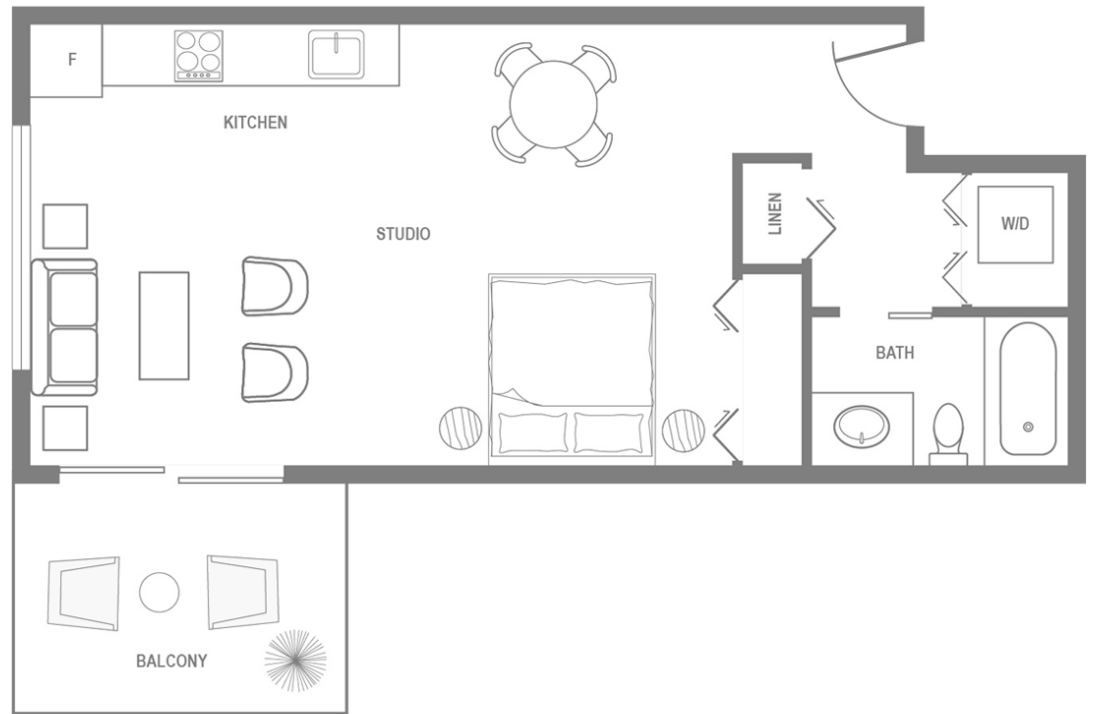

LA RIVIERE
MAPLE RIDGE

PLAN A

STUDIO , 1 BATHROOM
TOTAL AREA: 536 SQ FT

1st FLOOR

LIVEATLARIVIERE.COM

The developer reserves the right to make changes to floor plans, project design, specifications, finishes and features. Renderings, views and layouts shown are for general illustration purposes only and should not be relied upon to accurately represent the actual views that may be available or the actual completed building. This is not an offering for sale. An offering for sale can only be made by way of disclosure statement E.80.E.

LA RIVIERE
MAPLE RIDGE

PLAN Q

STUDIO , 1 BATHROOM
TOTAL AREA: 470 SQ FT

2nd FLOOR

3rd - 5th FLOOR

6th FLOOR

LIVEATLARIVIERE.COM

The developer reserves the right to make changes to floor plans, project design, specifications, finishes and features. Renderings, views and layouts shown are for general illustration purposes only and should not be relied upon to accurately represent the actual views that may be available or the actual completed building. This is not an offering for sale. An offering for sale can only be made by way of disclosure statement E.80.E.