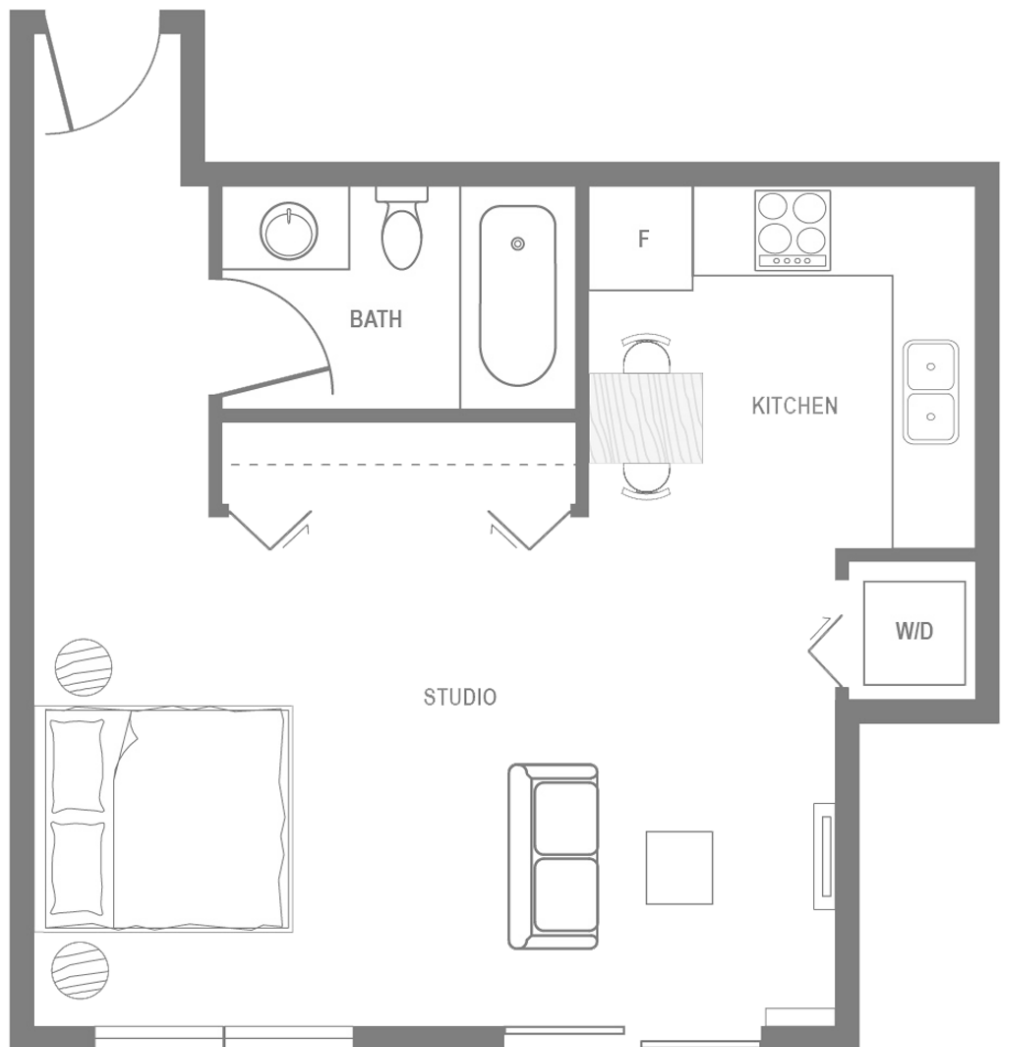

LA RIVIERE
MAPLE RIDGE

PLAN A

STUDIO , 1 BATHROOM
TOTAL AREA: 536 SQ FT

1st FLOOR

LIVEATLARIVIERE.COM

The developer reserves the right to make changes to floor plans, project design, specifications, finishes and features. Renderings, views and layouts shown are for general illustration purposes only and should not be relied upon to accurately represent the actual views that may be available or the actual completed building. This is not an offering for sale. An offering for sale can only be made by way of disclosure statement E.80.E.

LA RIVIERE
MAPLE RIDGE

PLAN Q

STUDIO , 1 BATHROOM
TOTAL AREA: 470 SQ FT

2nd FLOOR

3rd - 5th FLOOR

6th FLOOR

LIVEATLARIVIERE.COM

The developer reserves the right to make changes to floor plans, project design, specifications, finishes and features. Renderings, views and layouts shown are for general illustration purposes only and should not be relied upon to accurately represent the actual views that may be available or the actual completed building. This is not an offering for sale. An offering for sale can only be made by way of disclosure statement E.80.E.